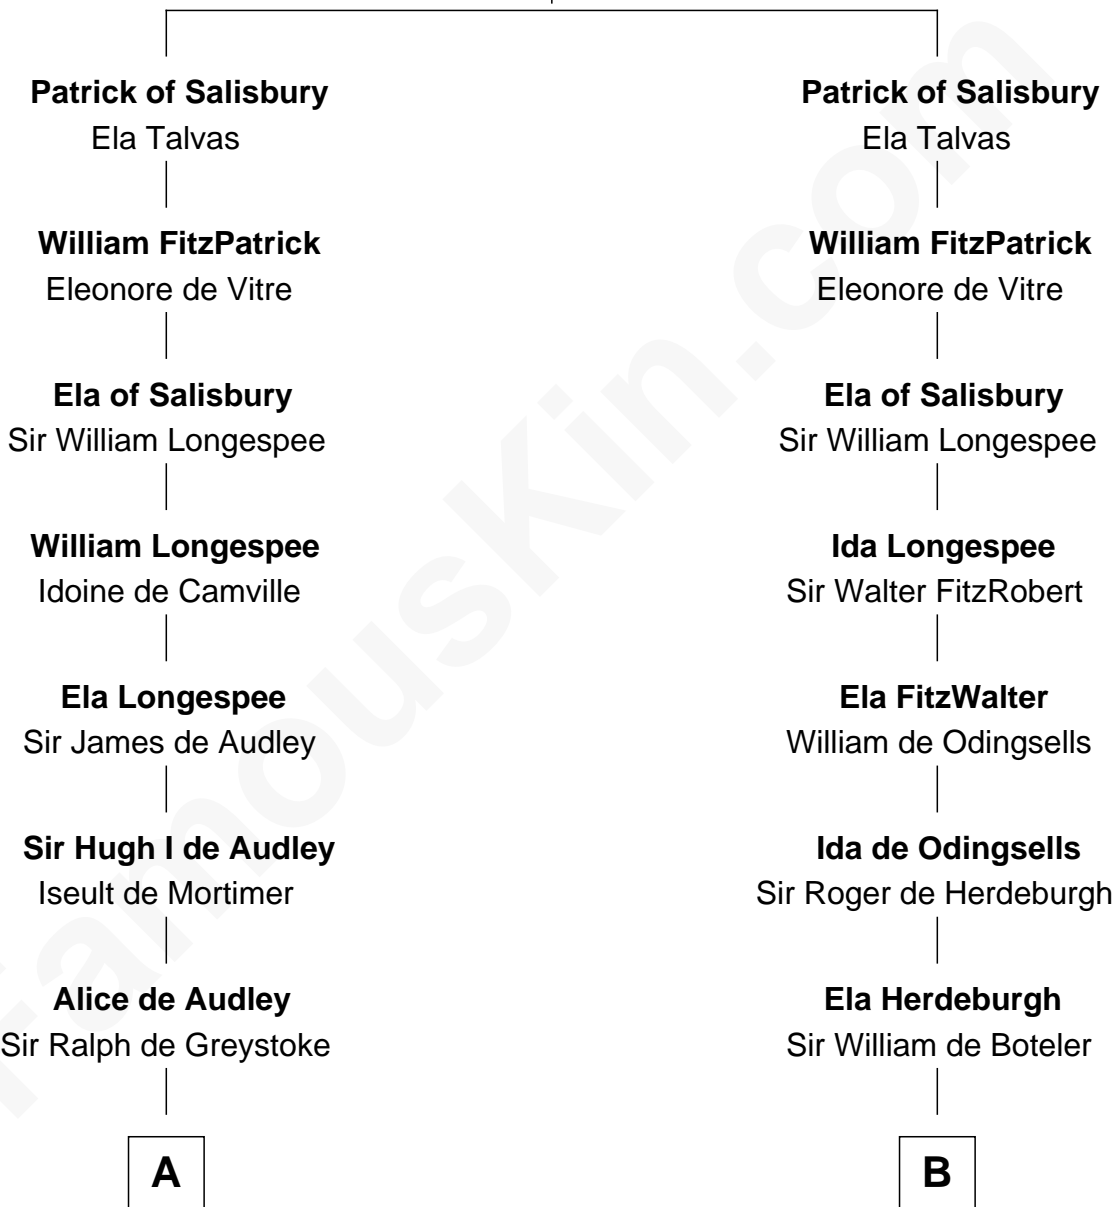

FamousKin.com

Relationship Chart of

Meriwether Lewis

Lewis and Clark Expedition

14th cousin 7 times removed of

Anne Boleyn

2nd Wife of King Henry VIII

Walter of Salisbury
Sibilla de Chaworth

C

—
Mildred Reade
Col. Augustine Warner

—
Elizabeth Warner
Col. John Lewis

—
Col. Robert Lewis
Jane Meriwether

—
William Lewis
Lucy Meriwether

—
Meriwether Lewis
Lewis and Clark Expedition

FamousKin.com