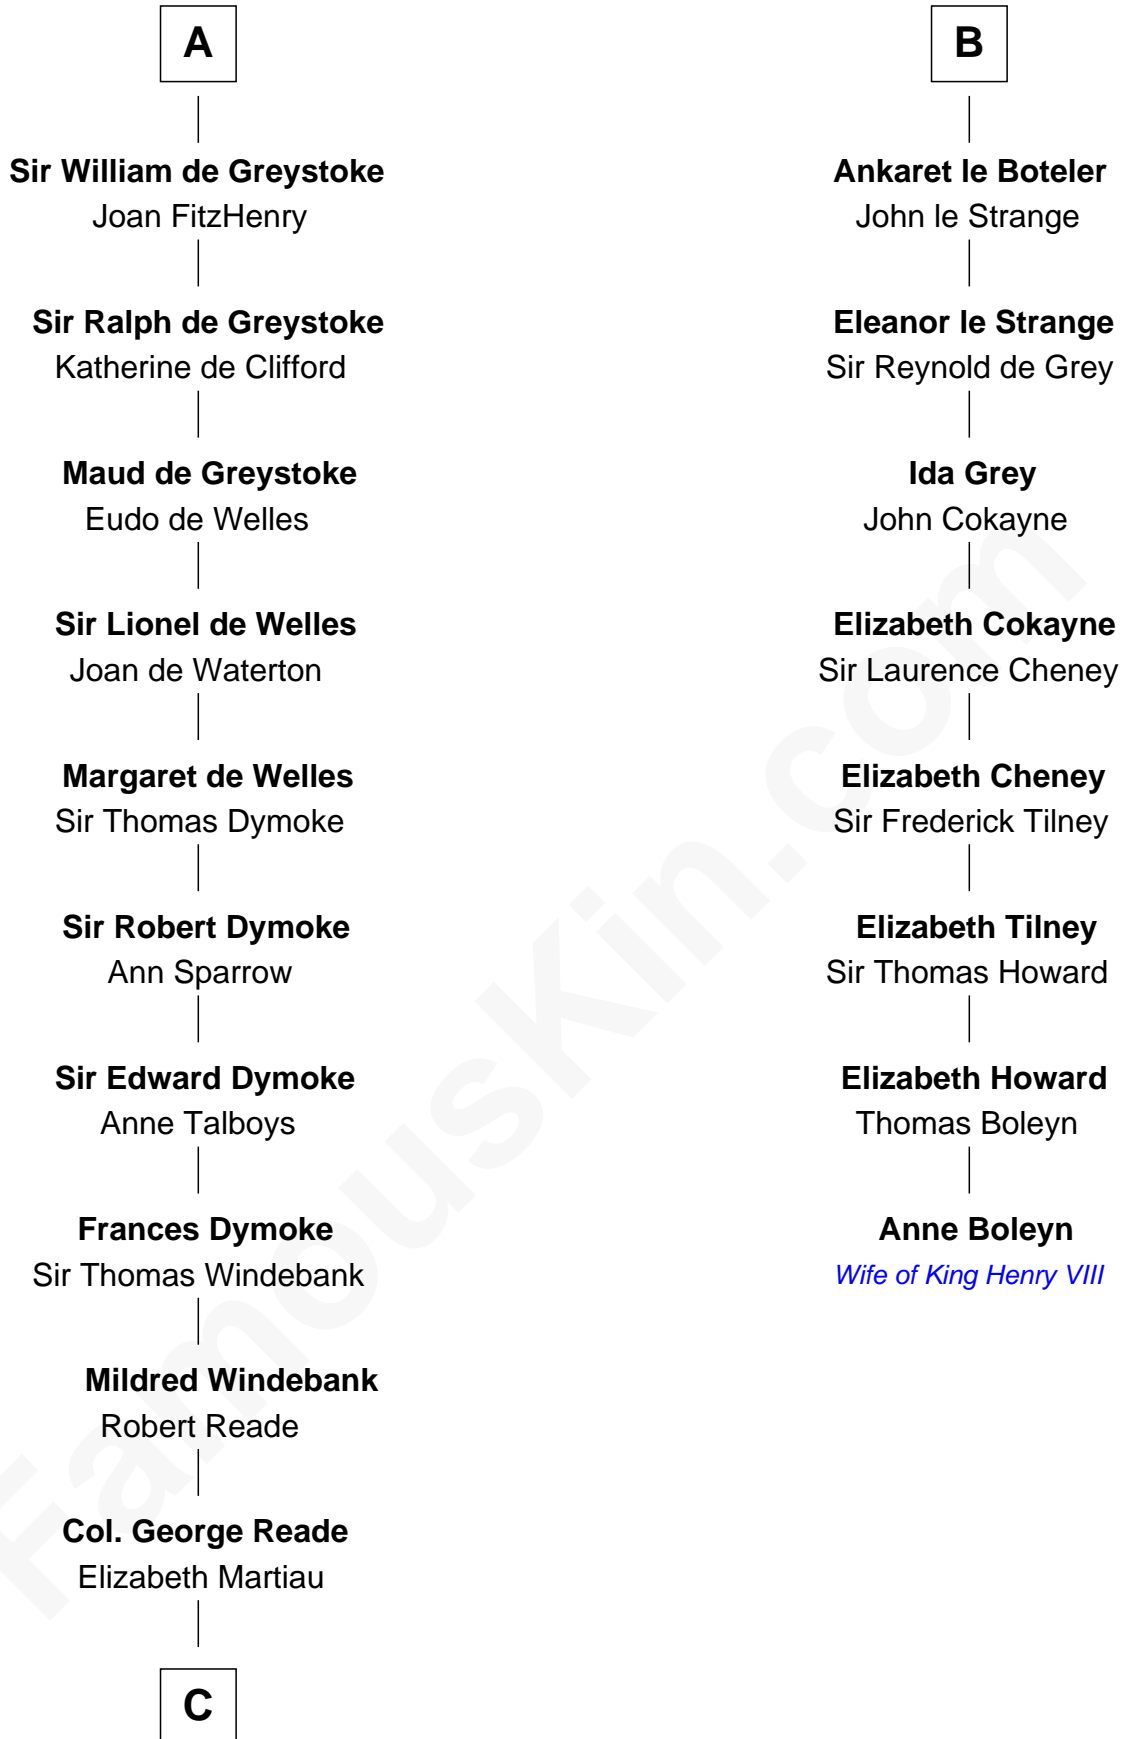

FamousKin.com

Relationship Chart of

Meriwether Lewis

Lewis and Clark Expedition

14th cousin 7 times removed of

Anne Boleyn

2nd Wife of King Henry VIII

Walter of Salisbury
Sibilla de Chaworth

C

—
Mildred Reade
Col. Augustine Warner

—
Elizabeth Warner
Col. John Lewis

—
Col. Robert Lewis
Jane Meriwether

—
William Lewis
Lucy Meriwether

—
Meriwether Lewis
Lewis and Clark Expedition

FamousKin.com