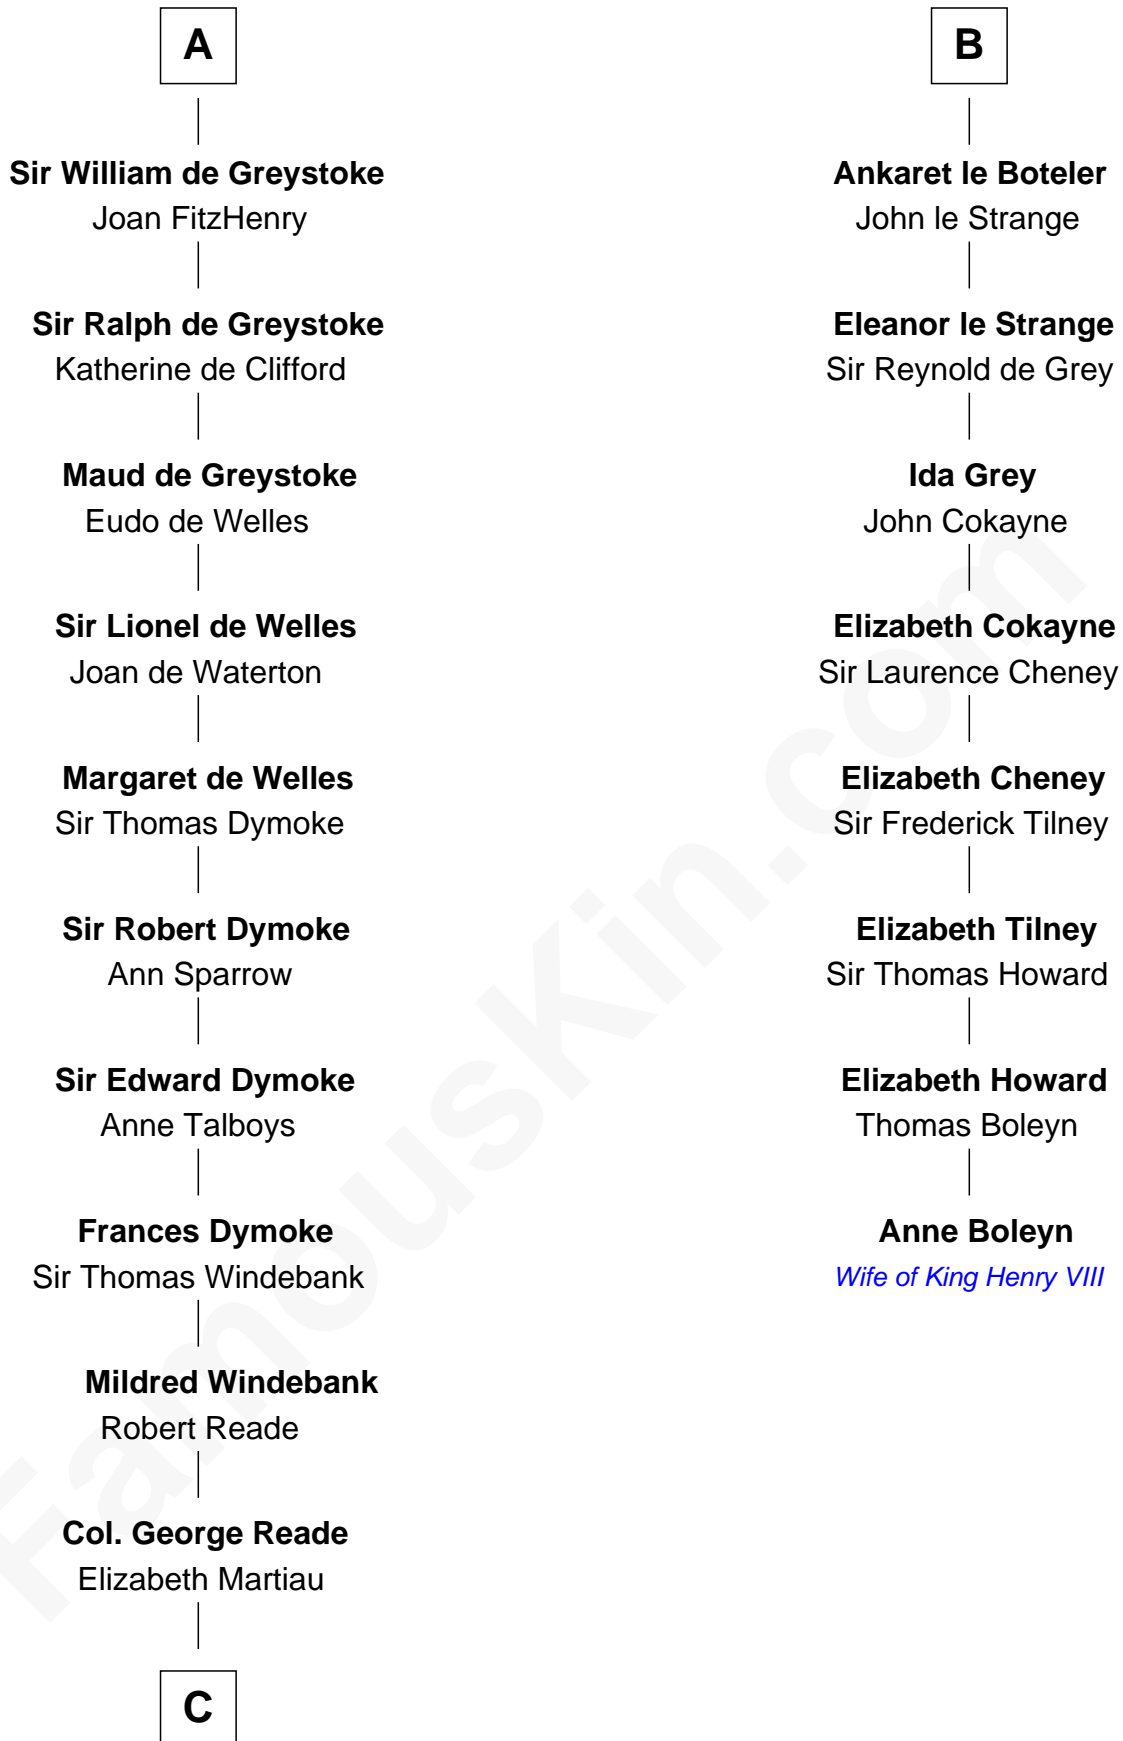

FamousKin.com

Relationship Chart of

Meriwether Lewis

Lewis and Clark Expedition

14th cousin 7 times removed of

Anne Boleyn

2nd Wife of King Henry VIII

William Talvas
Alice of Burgundy

C

—
Mildred Reade
Col. Augustine Warner

—
Elizabeth Warner
Col. John Lewis

—
Col. Robert Lewis
Jane Meriwether

—
William Lewis
Lucy Meriwether

—
Meriwether Lewis
Lewis and Clark Expedition

FamousKin.com