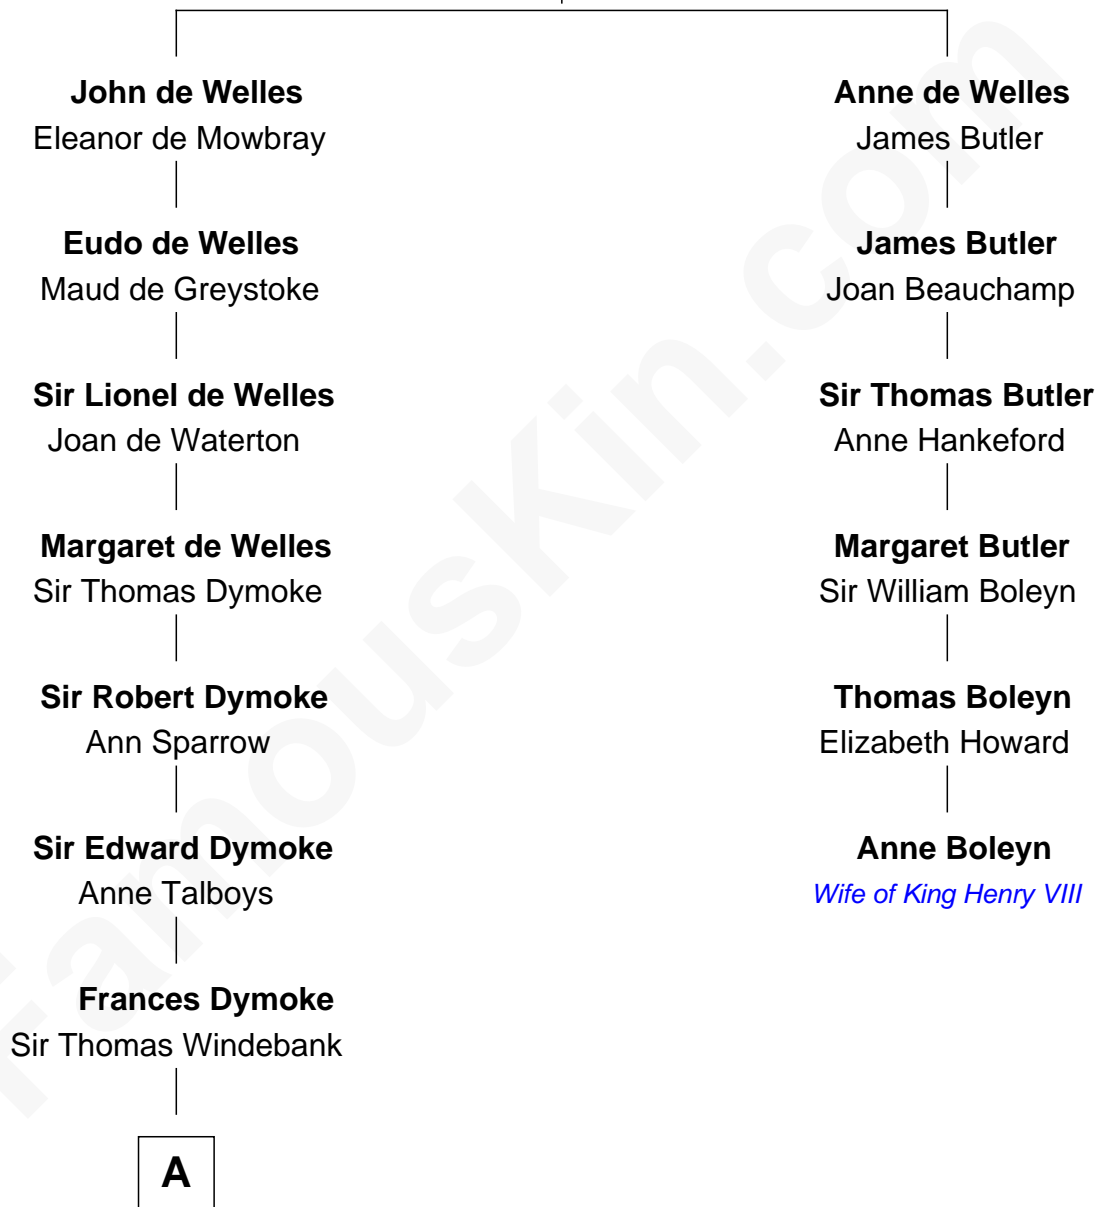

# FamousKin.com Relationship Chart of

**Meriwether Lewis**

*Lewis and Clark Expedition*

5th cousin 8 times removed of

**Anne Boleyn**

*2nd Wife of King Henry VIII*

**John de Welles**

Maud de Roos

**A**

—  
**Mildred Windebank**

Robert Reade

—  
**Col. George Reade**

Elizabeth Martiau

—  
**Mildred Reade**

Col. Augustine Warner

—  
**Elizabeth Warner**

Col. John Lewis

—  
**Col. Robert Lewis**

Jane Meriwether

—  
**William Lewis**

Lucy Meriwether

—  
**Meriwether Lewis**

*Lewis and Clark Expedition*