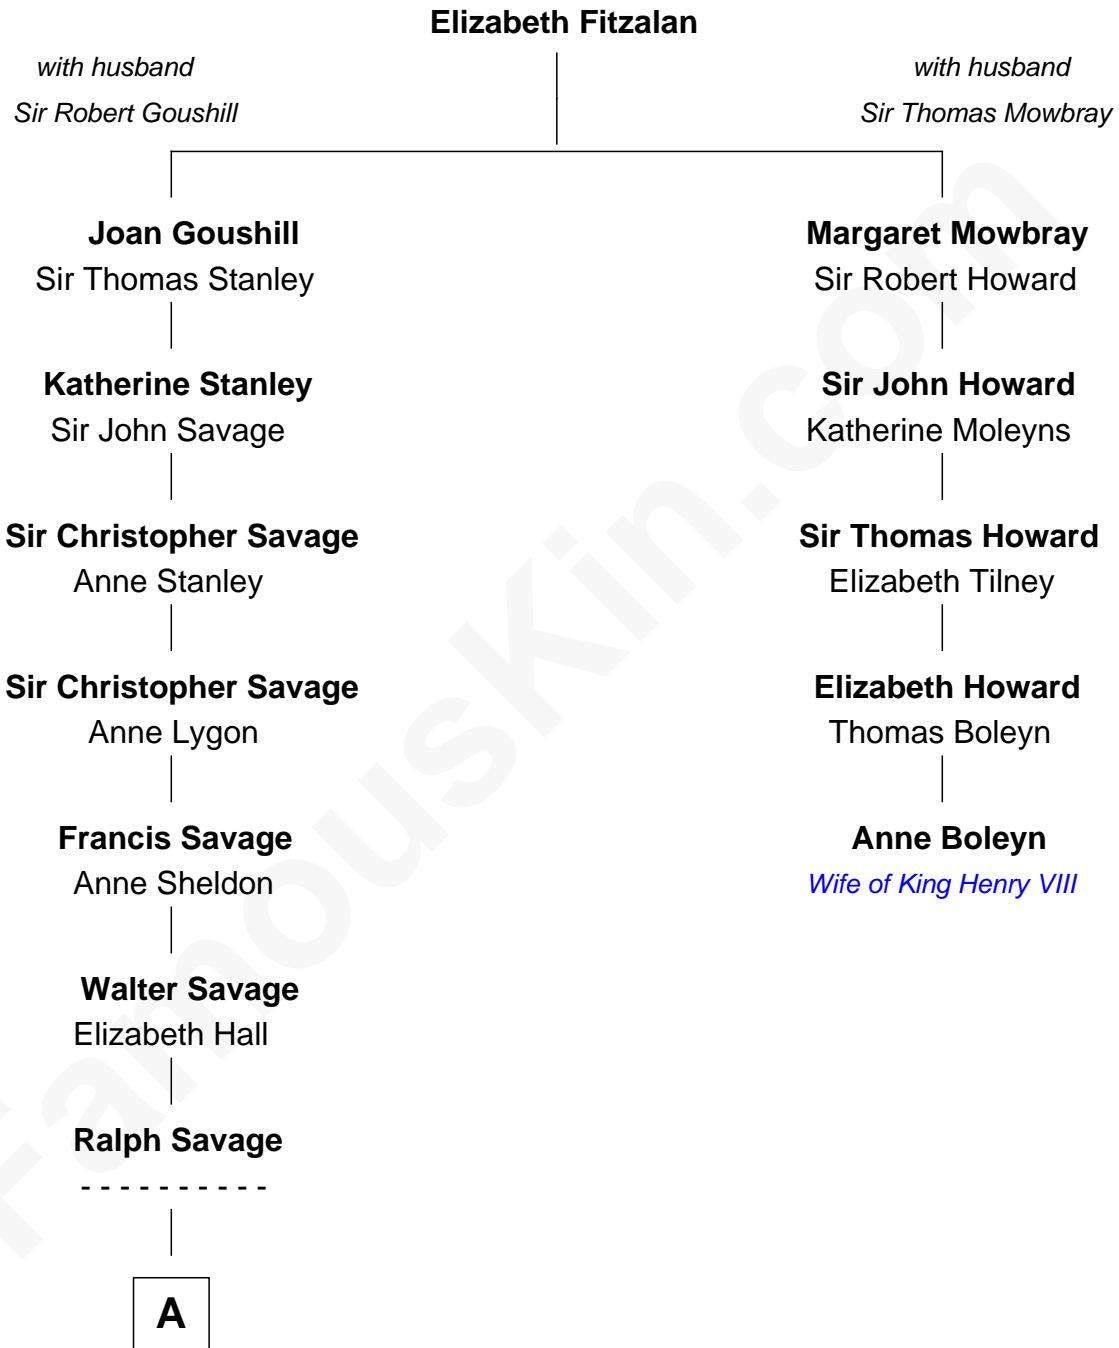

FamousKin.com Relationship Chart of

Meriwether Lewis

Lewis and Clark Expedition

4th cousin 8 times removed of

Anne Boleyn

2nd Wife of King Henry VIII

A

—
Anthony Savage

Sarah Constable

—
Alice Savage

Francis Thornton

—
Col. Francis Thornton

Mary Taliaferro

—
Elizabeth Thornton

Thomas Meriwether

—
Lucy Meriwether

William Lewis

—
Meriwether Lewis

Lewis and Clark Expedition

FamousKin.com