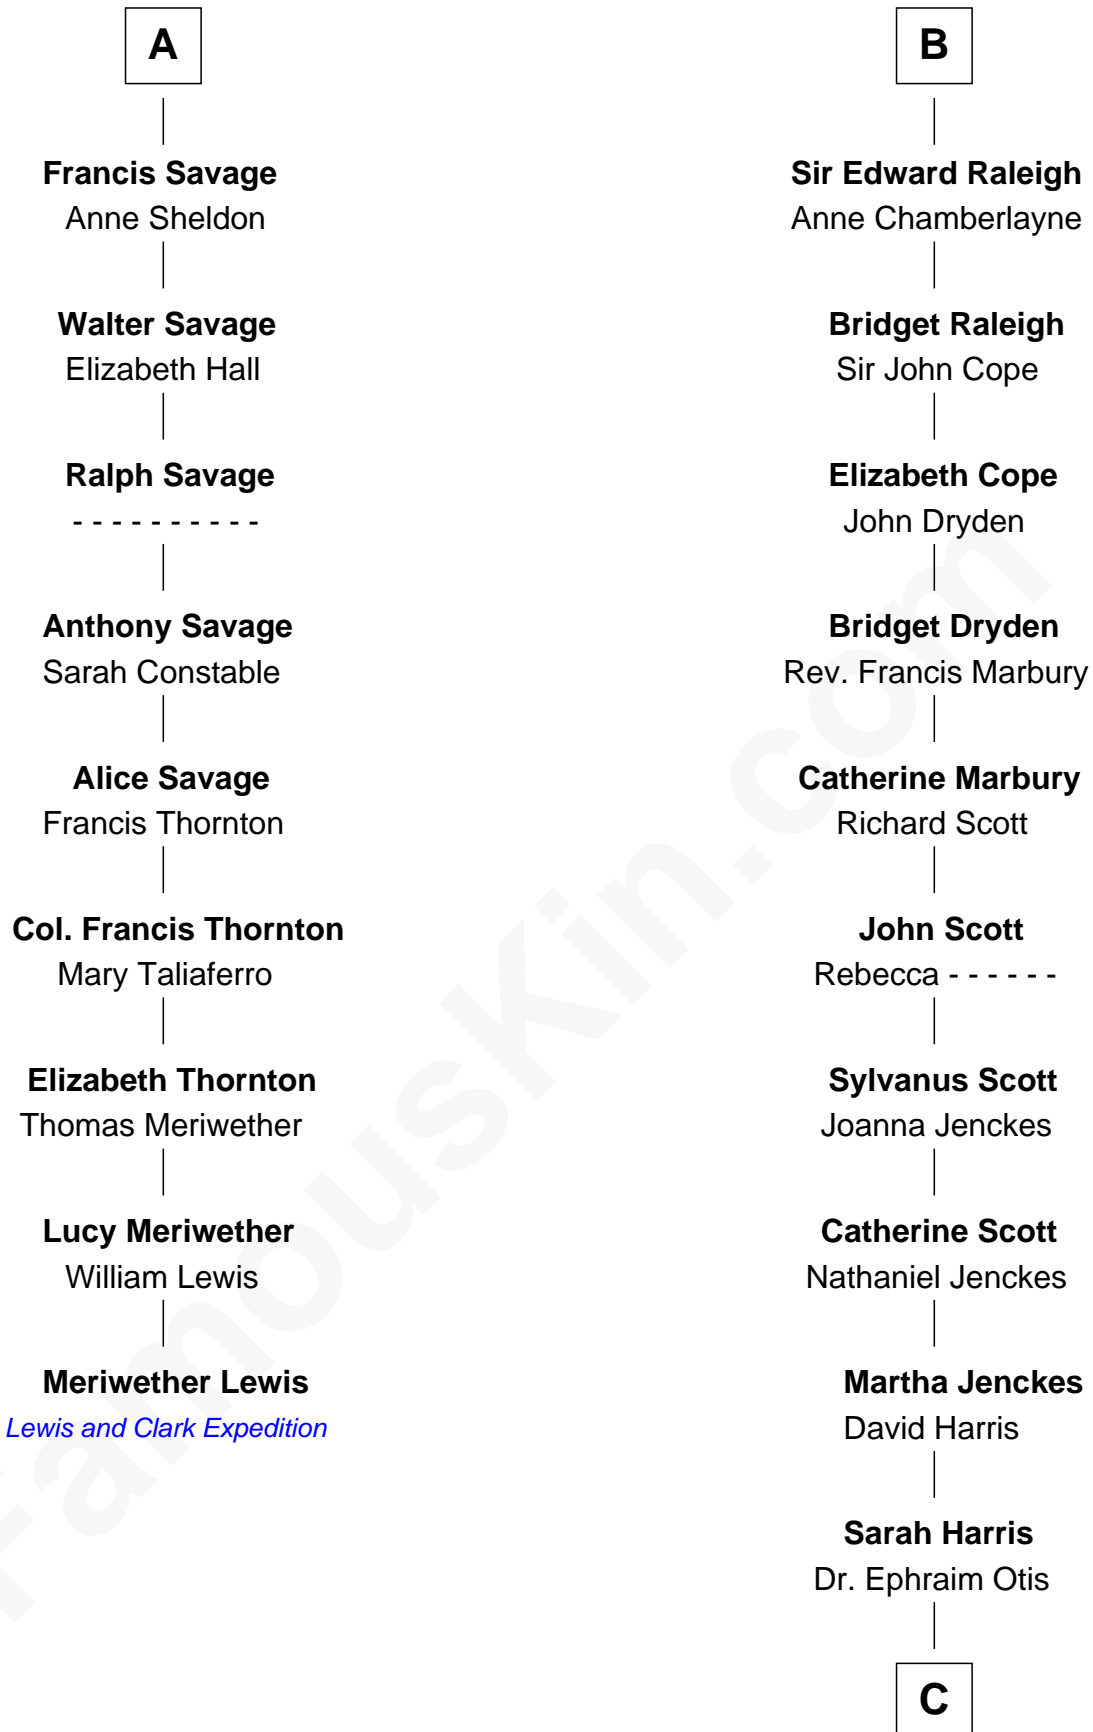

# FamousKin.com Relationship Chart of

**Meriwether Lewis**

*Lewis and Clark Expedition*

15th cousin 6 times removed of

**Willis Carrier**

*Inventor of Air Conditioning*

**Humphrey de Bohun**

Elizabeth Plantagenet

**Sir William de Bohun**  
Elizabeth de Badlesmere

**Elizabeth de Bohun**  
Sir Richard Fitzalan

**Elizabeth Fitzalan**  
Sir Robert Goushill

**Joan Goushill**  
Sir Thomas Stanley

**Katherine Stanley**  
Sir John Savage

**Sir Christopher Savage**  
Anne Stanley

**Sir Christopher Savage**  
Anne Lygon

**A**

**Eleanor de Bohun**  
Sir James le Boteler

**Pernel le Boteler**  
Sir Gilbert Talbot

**Sir Richard Talbot**  
Ankaret le Strange

**Mary Talbot**  
Sir Thomas Greene

**Sir Thomas Greene**  
Phillippa Ferrers

**Elizabeth Greene**  
William Raleigh

**Sir Edward Raleigh**  
Margaret Verney

**B**

**C**

**Dr. Harris Otis**

Sarah Rogers