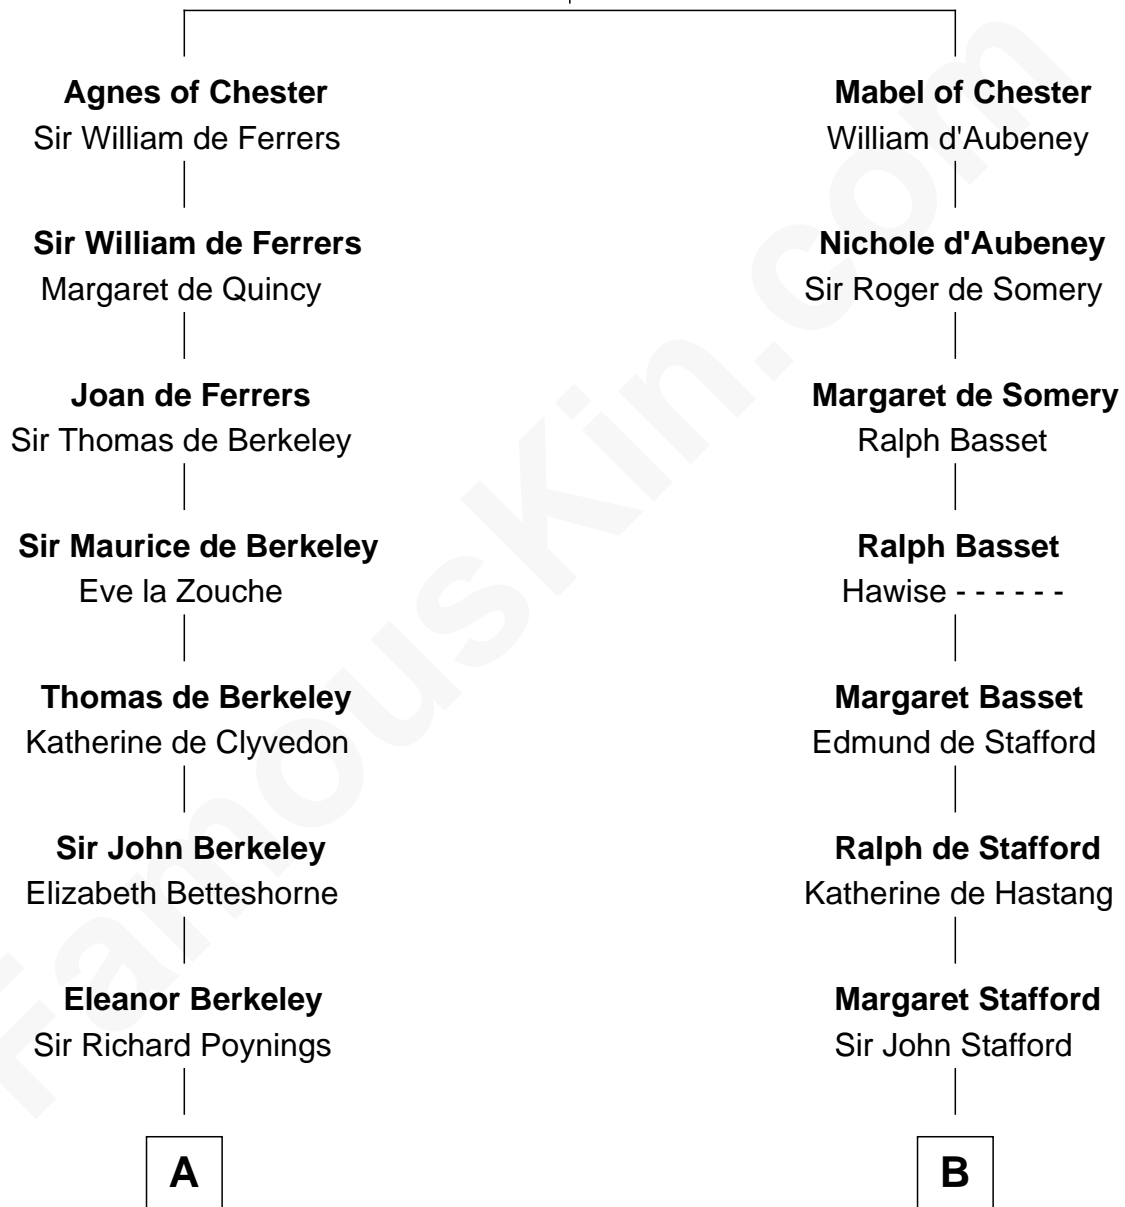

FamousKin.com Relationship Chart of

Meriwether Lewis

Lewis and Clark Expedition

18th cousin 3 times removed of

Samuel Ward King

15th Governor of Rhode Island

Hugh de Kevelioc
Bertrade de Montfort

C

William Lewis
Lucy Meriwether

Meriwether Lewis
Lewis and Clark Expedition

D

Samuel Greene
Mary Gorton

Samuel Greene
Sarah Coggeshall

Mercy Green
John Walton

Welthian Walton
William Borden King

Samuel Ward King
15th Governor of Rhode Island