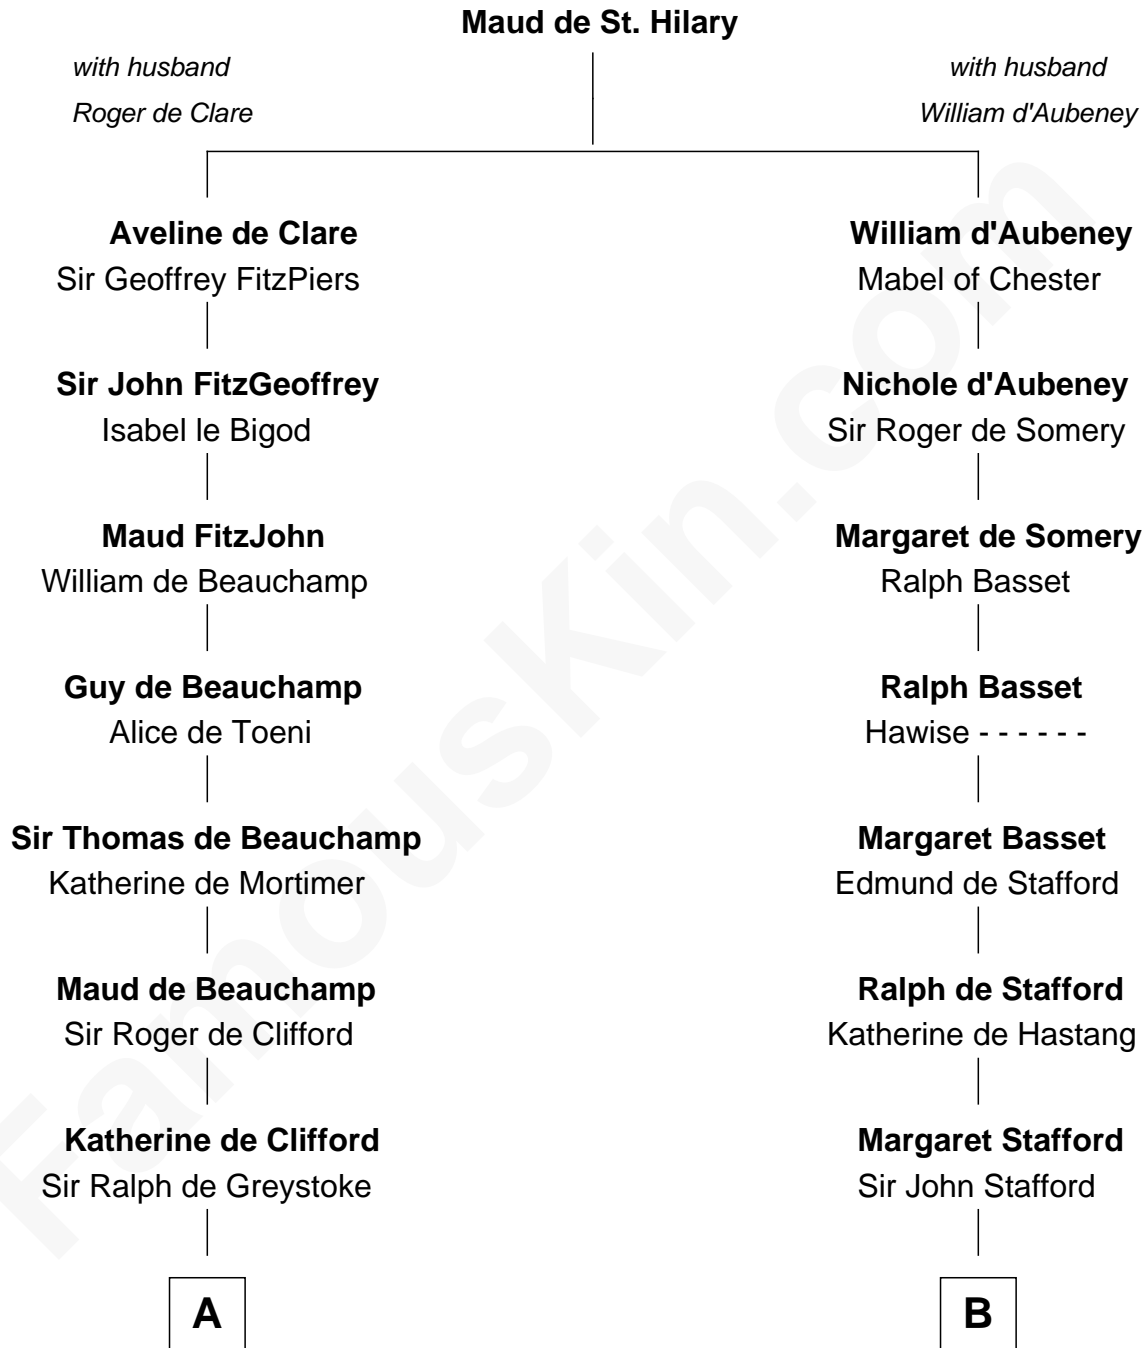

FamousKin.com Relationship Chart of

Meriwether Lewis

Lewis and Clark Expedition

19th cousin 2 times removed of

Samuel Ward King

15th Governor of Rhode Island

C

Col. Robert Lewis

Jane Meriwether

William Lewis

Lucy Meriwether

Meriwether Lewis

Lewis and Clark Expedition

D

Samuel Greene

Mary Gorton

Samuel Greene

Sarah Coggeshall

Mercy Green

John Walton

Welthian Walton

William Borden King

Samuel Ward King

15th Governor of Rhode Island