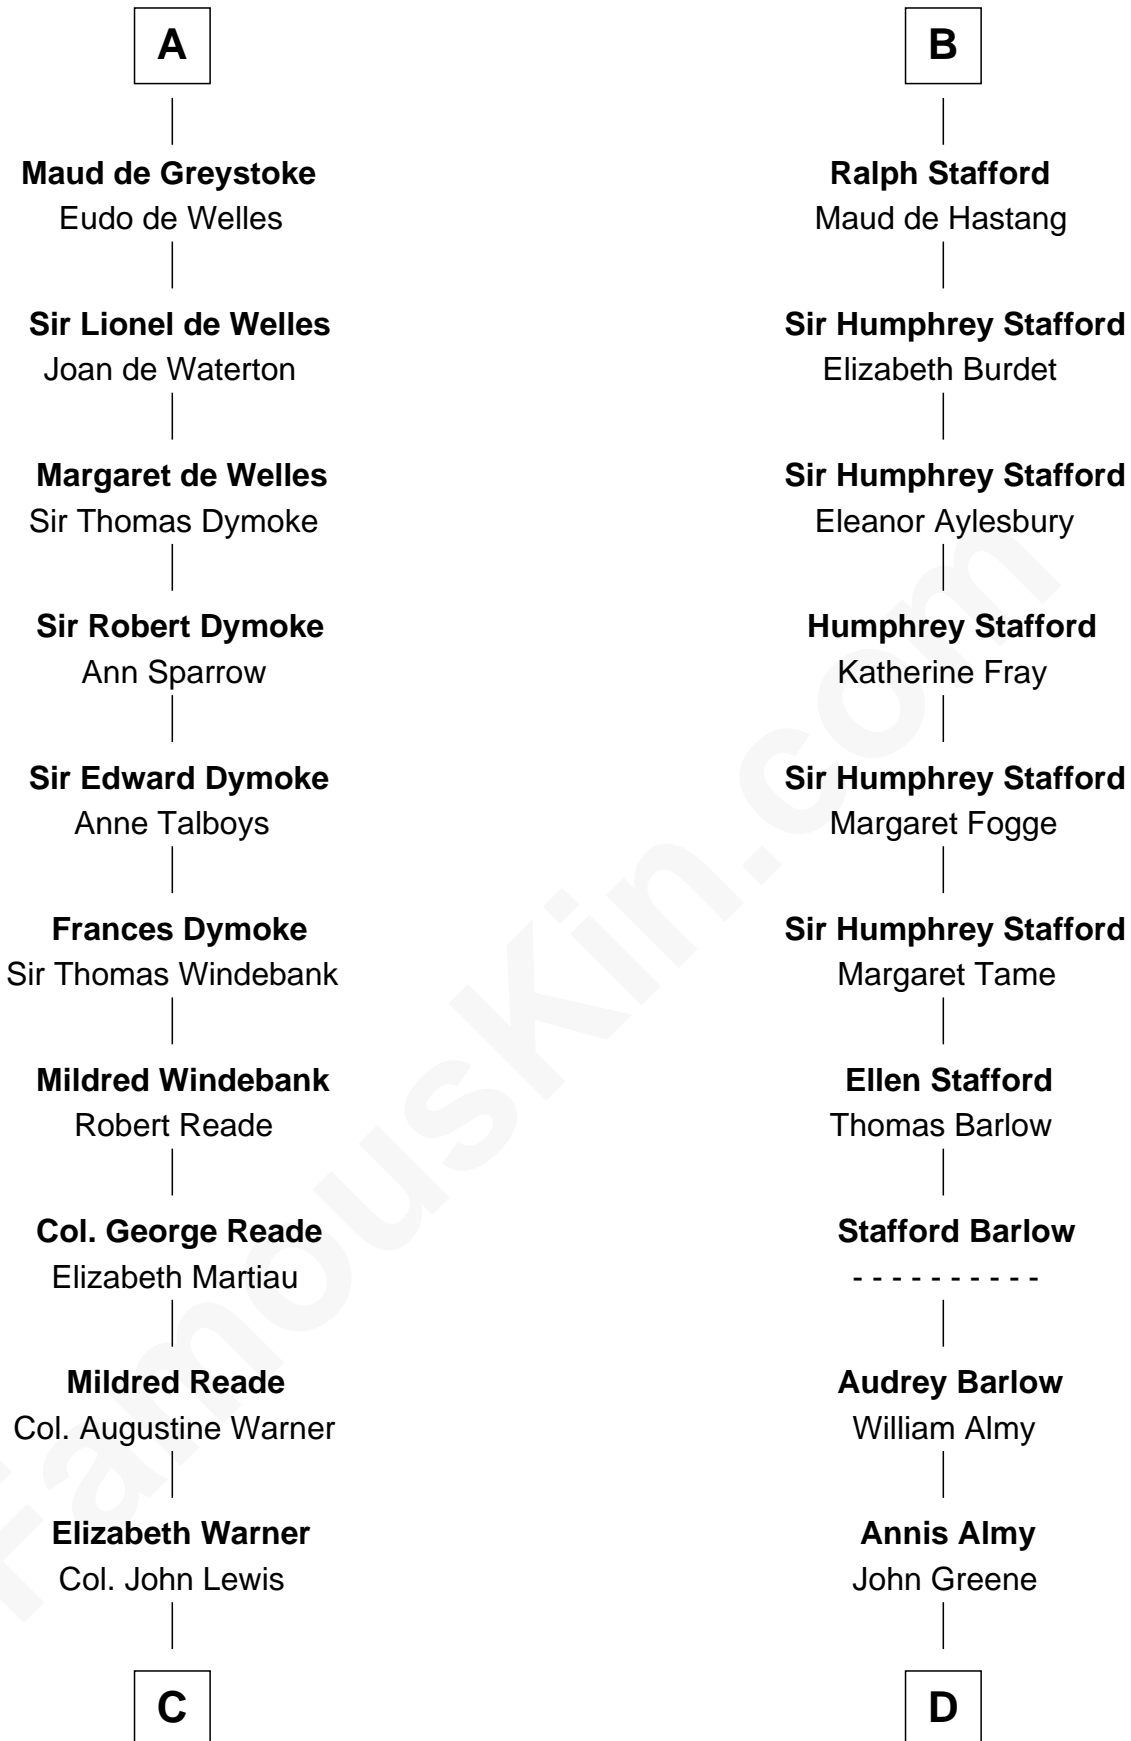

FamousKin.com Relationship Chart of

Meriwether Lewis

Lewis and Clark Expedition

19th cousin 2 times removed of

Samuel Ward King

15th Governor of Rhode Island

C

Col. Robert Lewis

Jane Meriwether

William Lewis

Lucy Meriwether

Meriwether Lewis

Lewis and Clark Expedition

D

Samuel Greene

Mary Gorton

Samuel Greene

Sarah Coggeshall

Mercy Green

John Walton

Welthian Walton

William Borden King

Samuel Ward King

15th Governor of Rhode Island