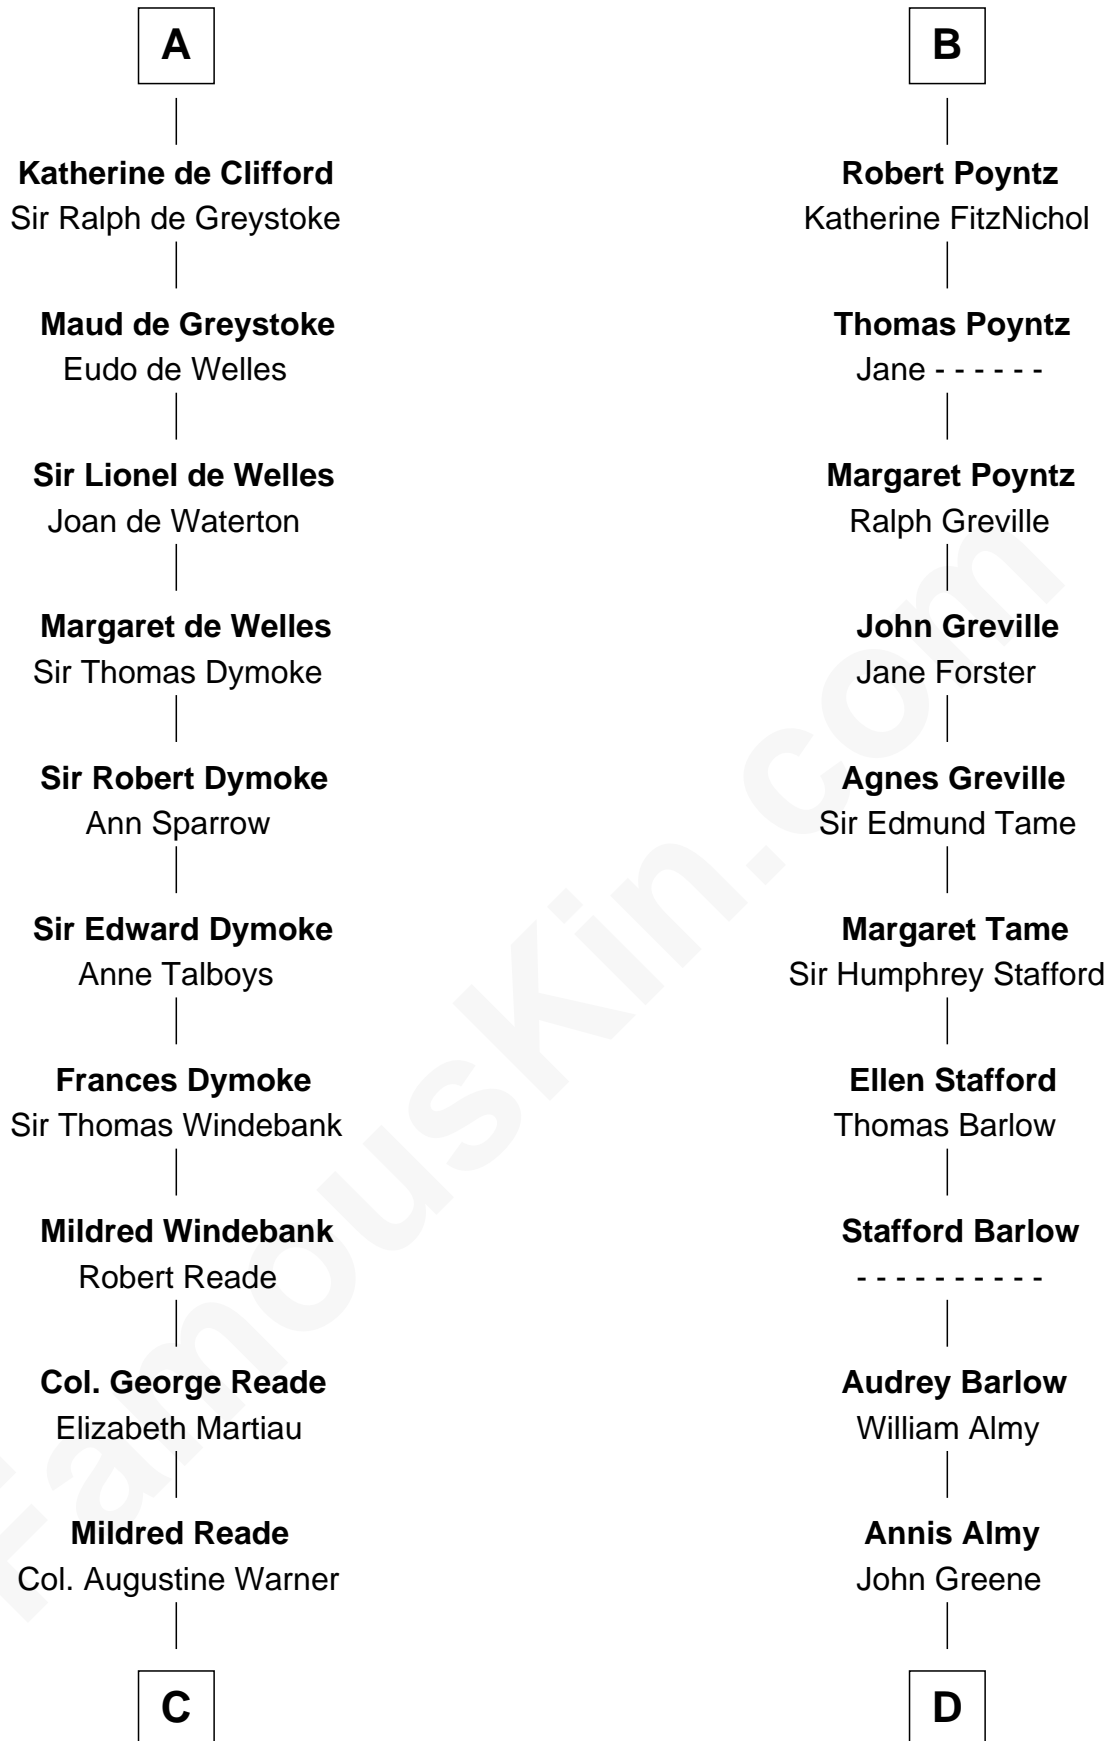

FamousKin.com Relationship Chart of

Meriwether Lewis

Lewis and Clark Expedition

20th cousin 1 time removed of

Samuel Ward King

15th Governor of Rhode Island

C

Elizabeth Warner

Col. John Lewis

Col. Robert Lewis

Jane Meriwether

William Lewis

Lucy Meriwether

Meriwether Lewis

Lewis and Clark Expedition

D

Samuel Greene

Mary Gorton

Samuel Greene

Sarah Coggeshall

Mercy Green

John Walton

Welthian Walton

William Borden King