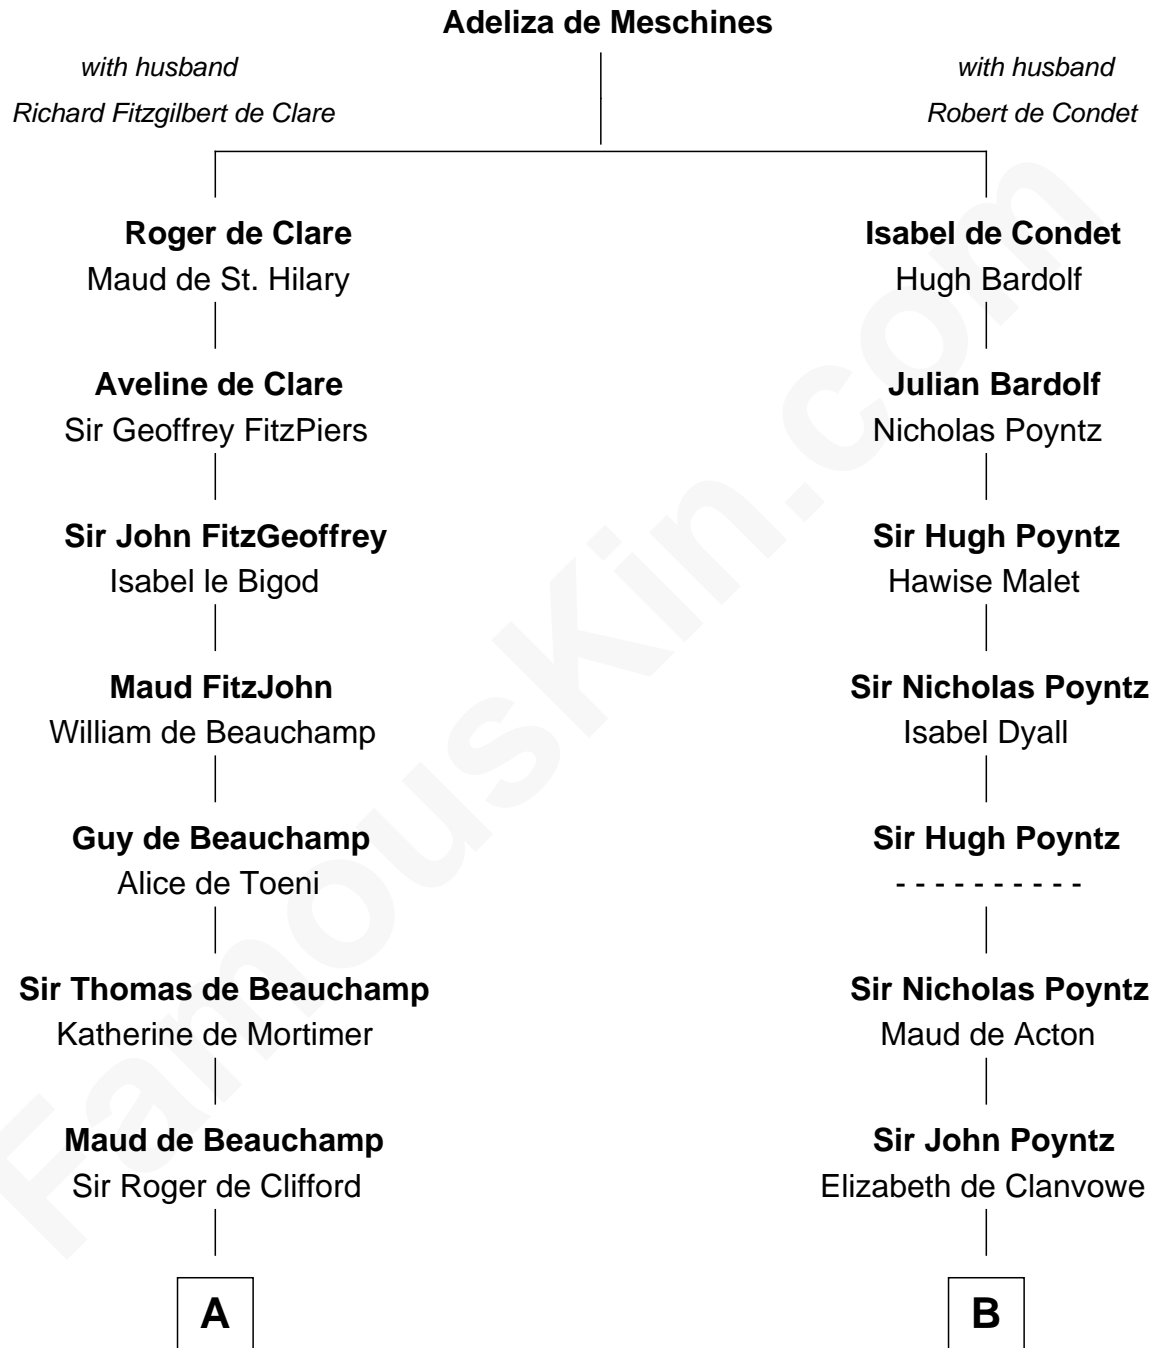

FamousKin.com Relationship Chart of

Meriwether Lewis

Lewis and Clark Expedition

20th cousin 1 time removed of

Samuel Ward King

15th Governor of Rhode Island

C

Elizabeth Warner

Col. John Lewis

Col. Robert Lewis

Jane Meriwether

William Lewis

Lucy Meriwether

Meriwether Lewis

Lewis and Clark Expedition

D

Samuel Greene

Mary Gorton

Samuel Greene

Sarah Coggeshall

Mercy Green

John Walton

Welthian Walton

William Borden King