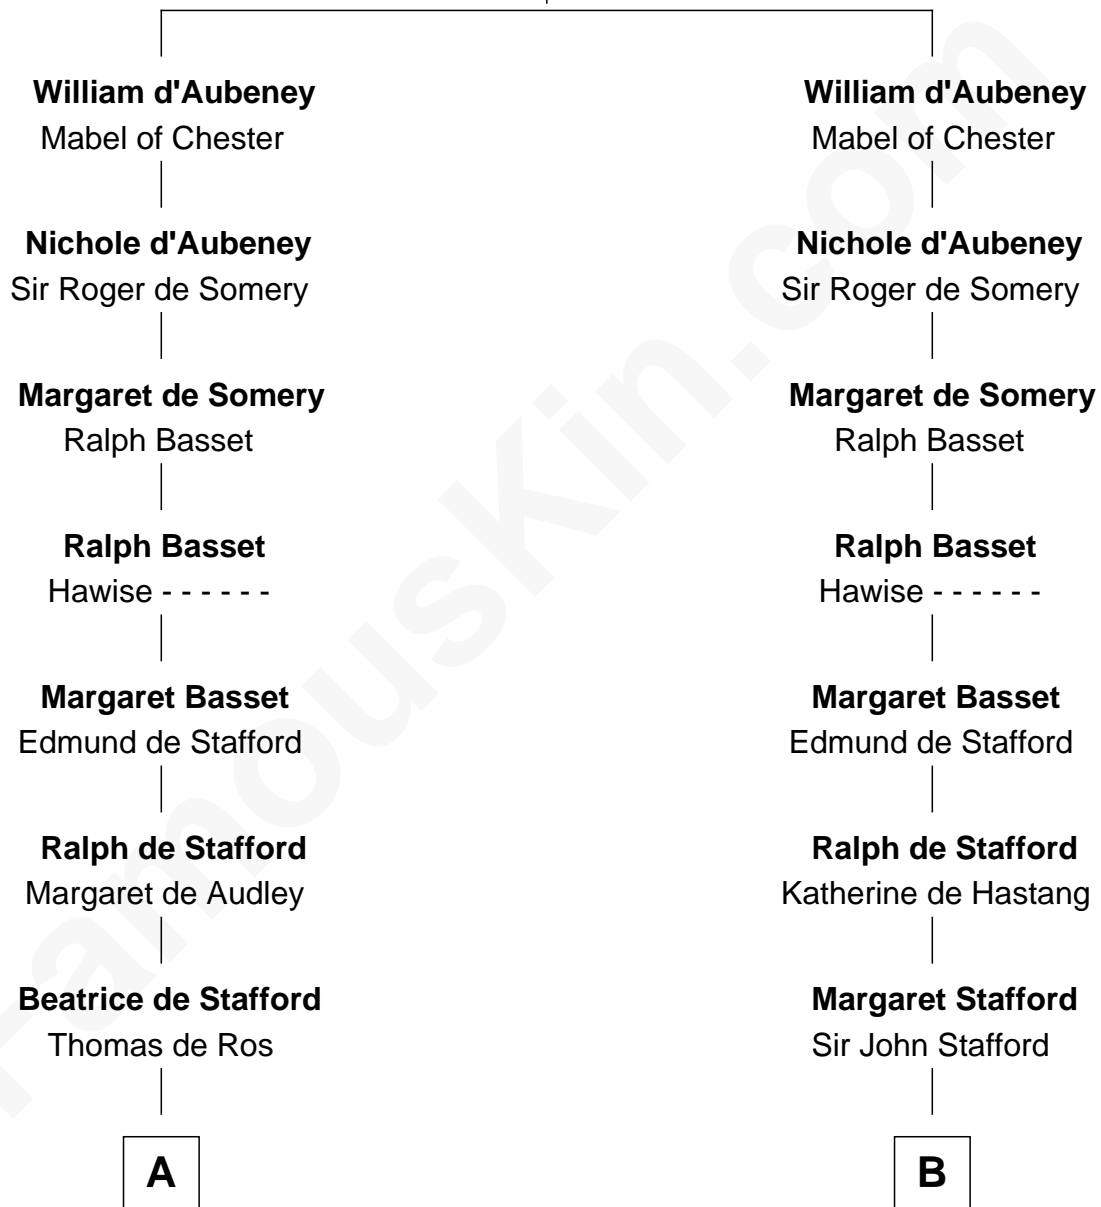

FamousKin.com Relationship Chart of

Meriwether Lewis

Lewis and Clark Expedition

20th cousin 1 time removed of

Samuel Ward King

15th Governor of Rhode Island

William d'Aubenev

Maud de St. Hilary

C

Elizabeth Warner

Col. John Lewis

Col. Robert Lewis

Jane Meriwether

William Lewis

Lucy Meriwether

Meriwether Lewis

Lewis and Clark Expedition

D

Samuel Greene

Mary Gorton

Samuel Greene

Sarah Coggeshall

Mercy Green

John Walton

Welthian Walton

William Borden King

Samuel Ward King

15th Governor of Rhode Island