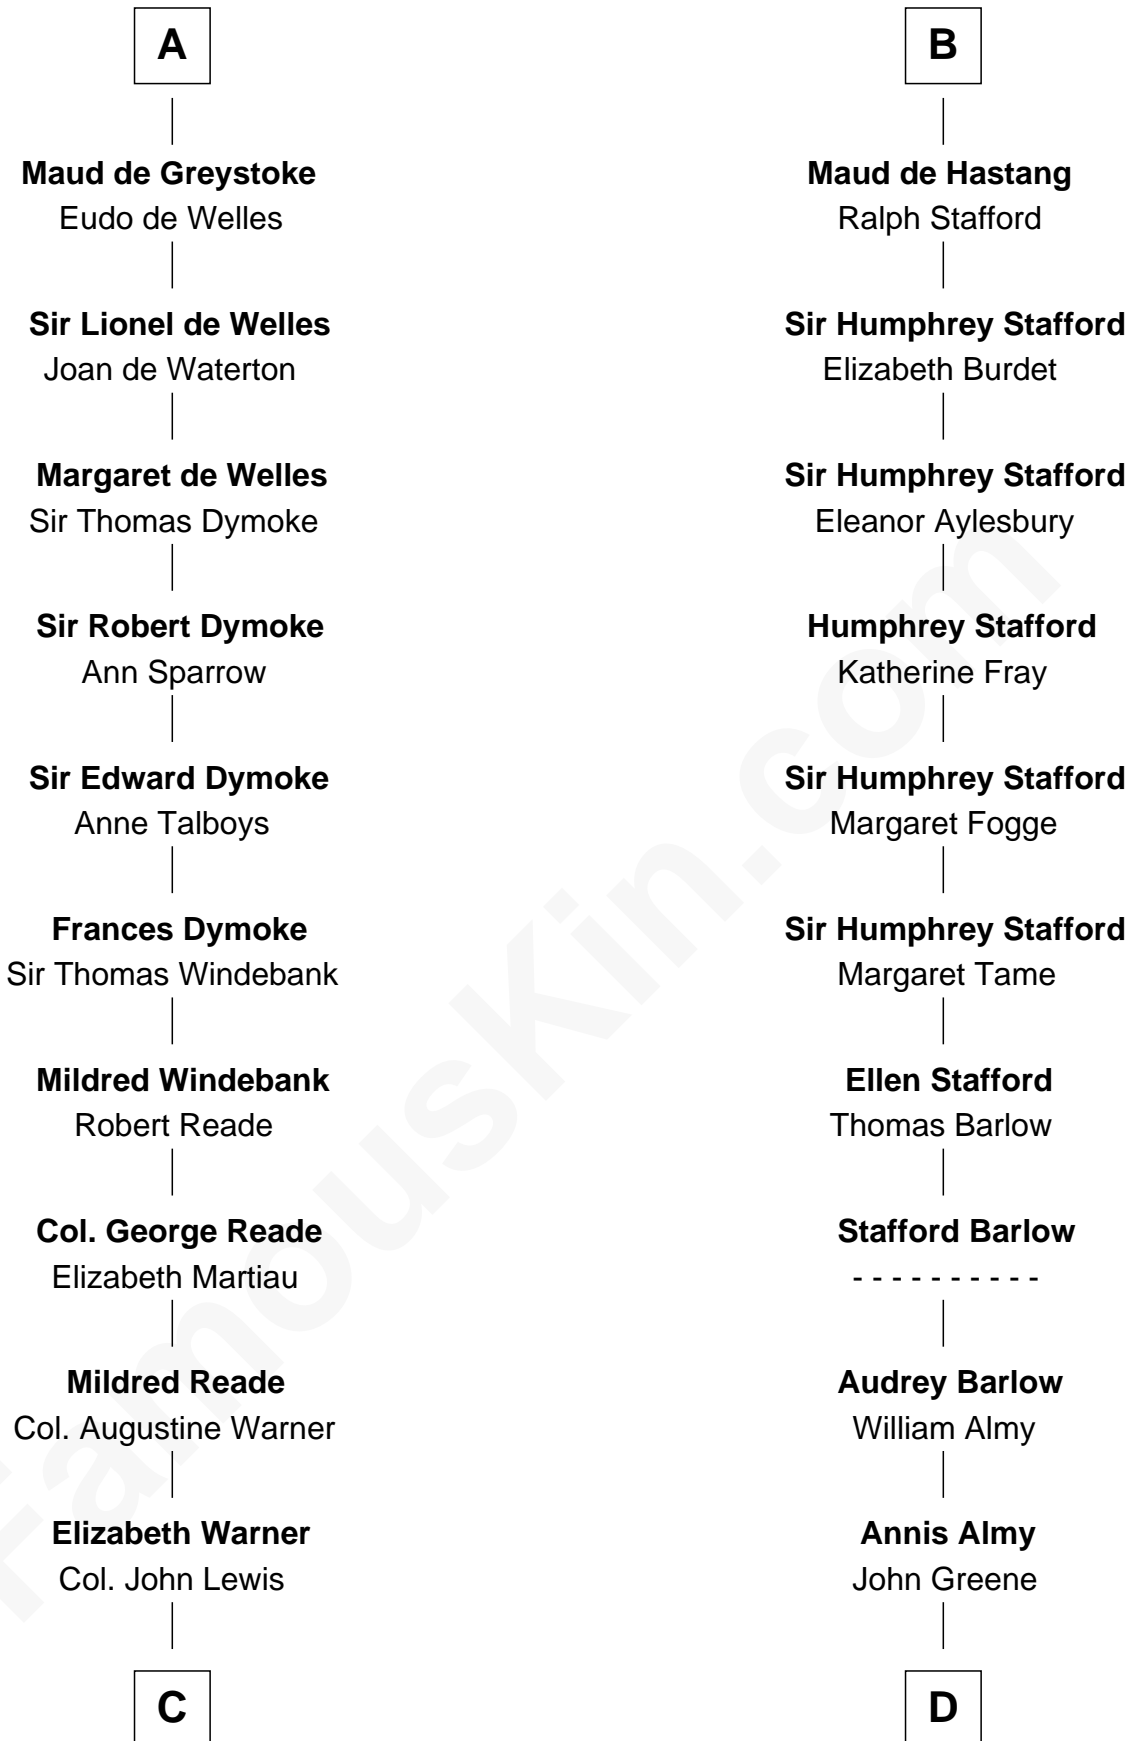

FamousKin.com Relationship Chart of

Meriwether Lewis

Lewis and Clark Expedition

19th cousin 2 times removed of

Samuel Ward King

15th Governor of Rhode Island

C

Col. Robert Lewis

Jane Meriwether

William Lewis

Lucy Meriwether

Meriwether Lewis

Lewis and Clark Expedition

D

Samuel Greene

Mary Gorton

Samuel Greene

Sarah Coggeshall

Mercy Green

John Walton

Welthian Walton

William Borden King

Samuel Ward King

15th Governor of Rhode Island