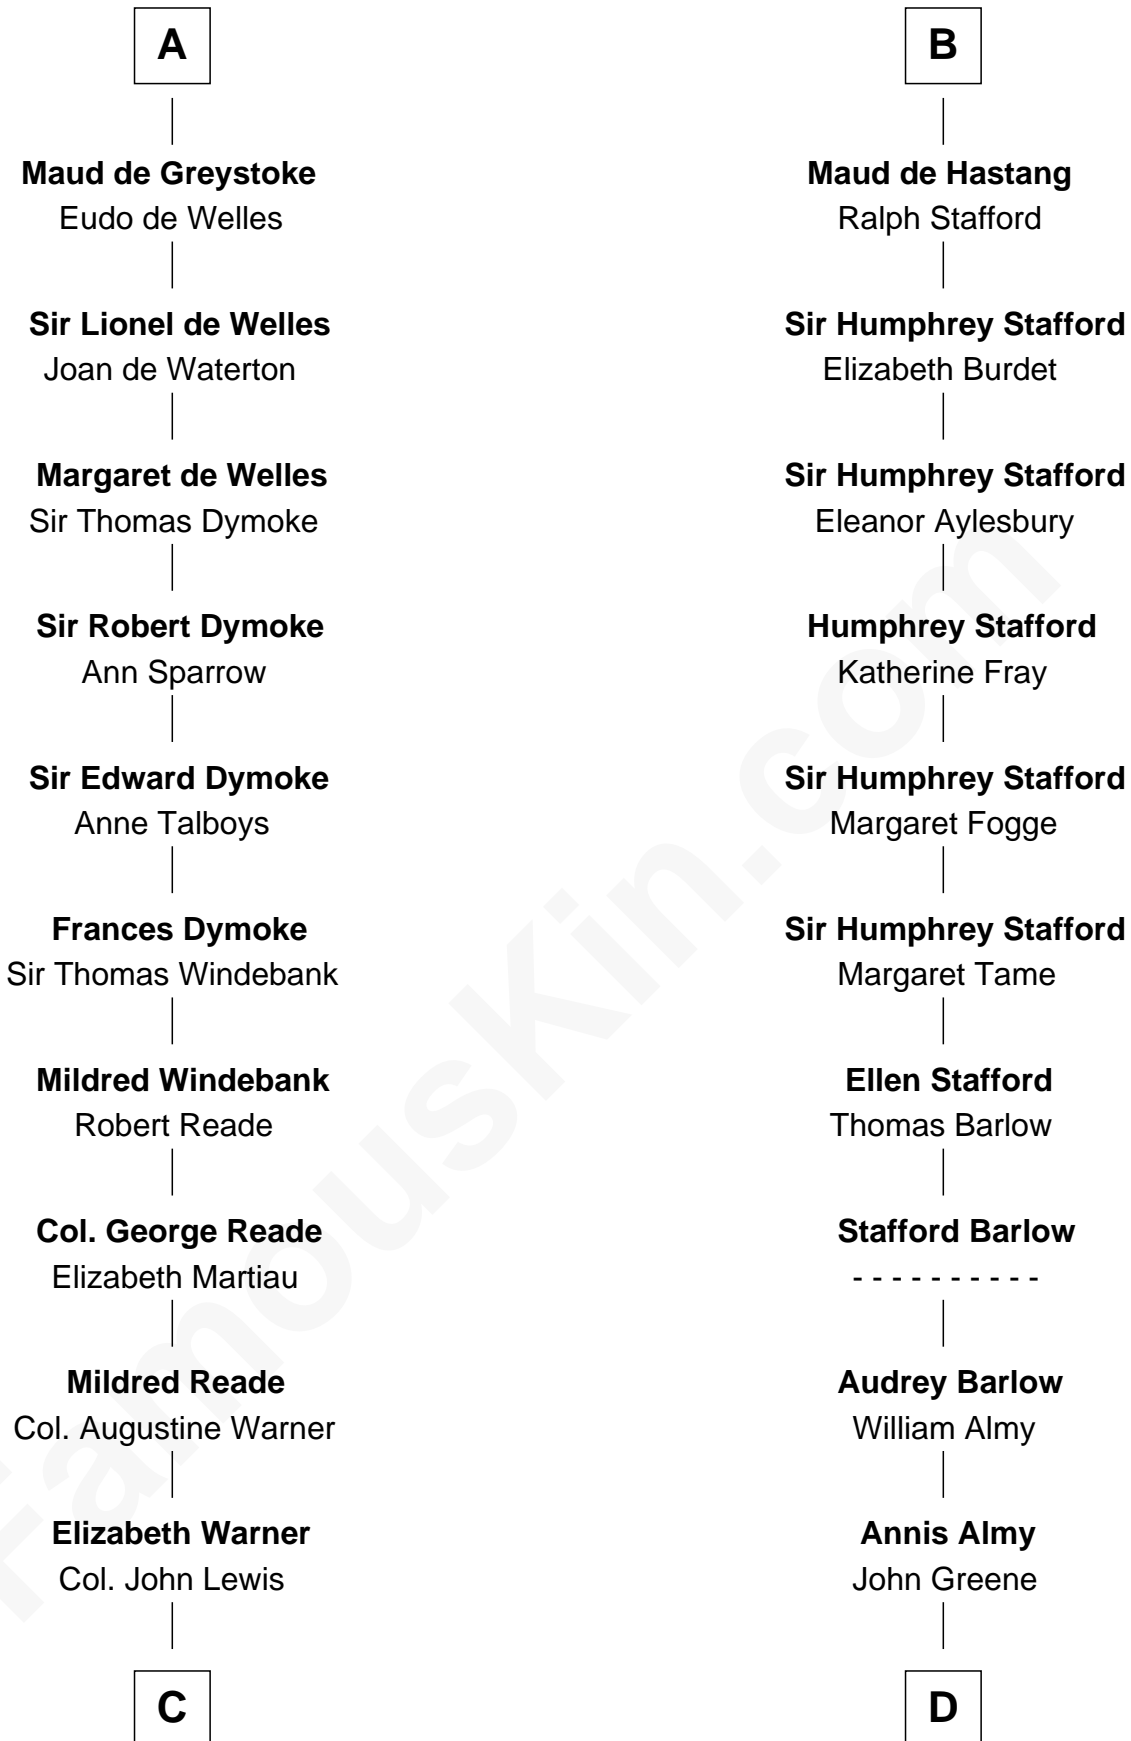

# FamousKin.com Relationship Chart of

**Meriwether Lewis**

*Lewis and Clark Expedition*

19th cousin 2 times removed of

**Samuel Ward King**

*15th Governor of Rhode Island*

**William FitzPatrick**

Eleonore de Vitre

**C**

**Col. Robert Lewis**

Jane Meriwether

**William Lewis**

Lucy Meriwether

**Meriwether Lewis**

*Lewis and Clark Expedition*

**D**

**Samuel Greene**

Mary Gorton

**Samuel Greene**

Sarah Coggeshall

**Mercy Green**

John Walton

**Welthian Walton**

William Borden King

**Samuel Ward King**

*15th Governor of Rhode Island*

FamousKin.com