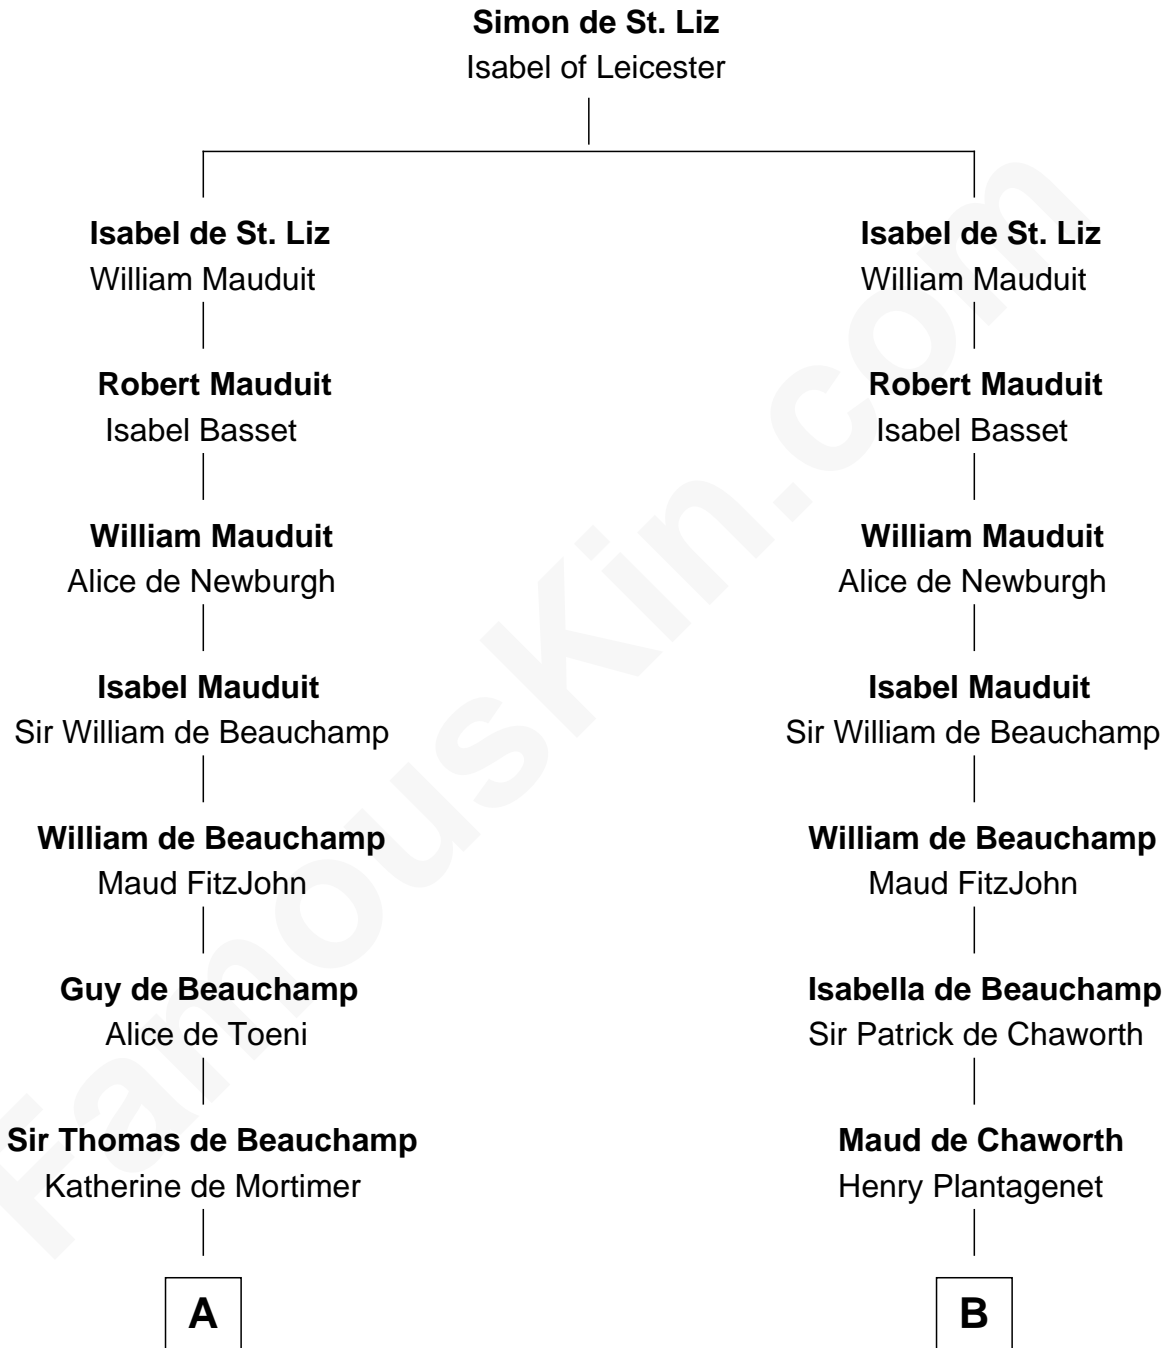

FamousKin.com

Relationship Chart of

Meriwether Lewis

Lewis and Clark Expedition

20th cousin 1 time removed of

Francis Lightfoot Lee

Signer of the Declaration of Independence

C

Mildred Reade
Col. Augustine Warner

Elizabeth Warner
Col. John Lewis

Col. Robert Lewis
Jane Meriwether

William Lewis
Lucy Meriwether

Meriwether Lewis
Lewis and Clark Expedition

D

Alice Eltonhead
Henry Corbin

Laetitia Corbin
Richard Lee

Gov. Thomas Lee
Hannah Ludwell

Francis Lightfoot Lee
Signer of Declaration of Independence