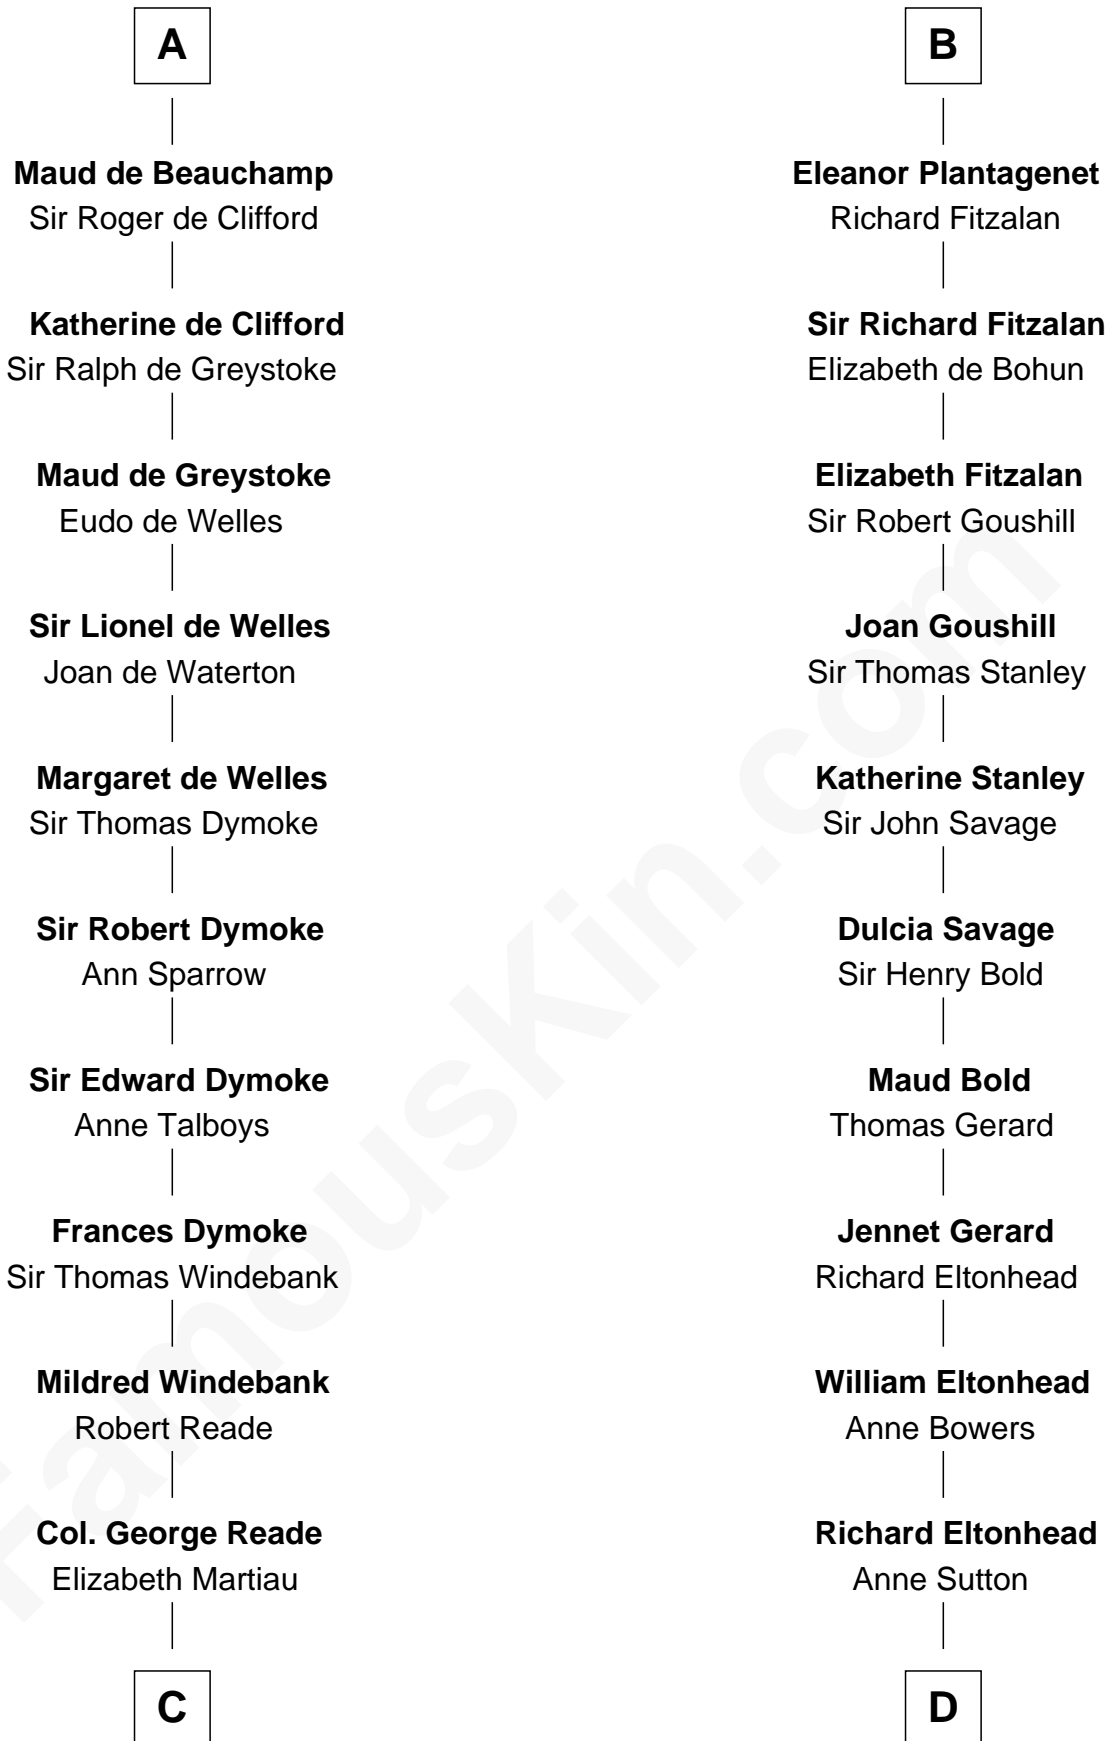

FamousKin.com

Relationship Chart of

Meriwether Lewis

Lewis and Clark Expedition

20th cousin 1 time removed of

Francis Lightfoot Lee

Signer of the Declaration of Independence

C

Mildred Reade
Col. Augustine Warner

Elizabeth Warner
Col. John Lewis

Col. Robert Lewis
Jane Meriwether

William Lewis
Lucy Meriwether

Meriwether Lewis
Lewis and Clark Expedition

D

Alice Eltonhead
Henry Corbin