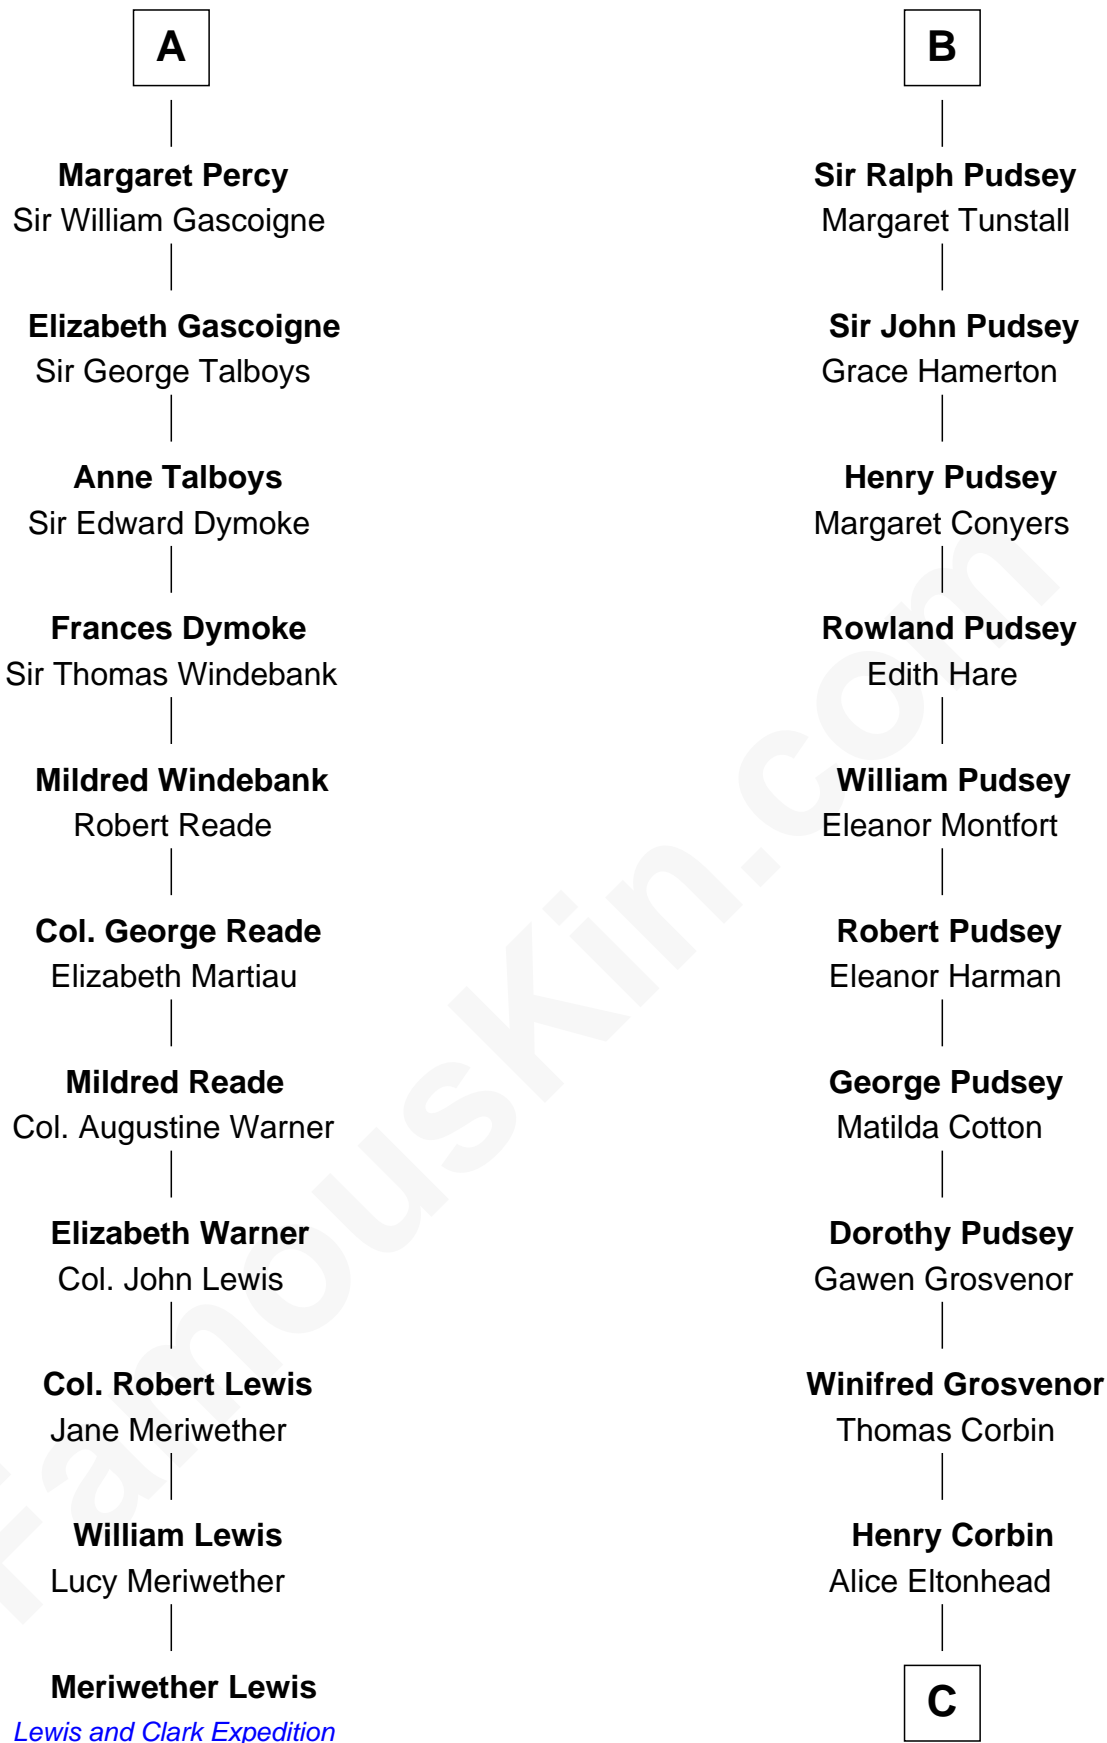

FamousKin.com Relationship Chart of

Meriwether Lewis

Lewis and Clark Expedition

17th cousin 2 times removed of

Francis Lightfoot Lee

Signer of the Declaration of Independence

C

Laetitia Corbin
Richard Lee

Gov. Thomas Lee
Hannah Ludwell

Francis Lightfoot Lee
Signer of Declaration of Independence

FamousKin.com