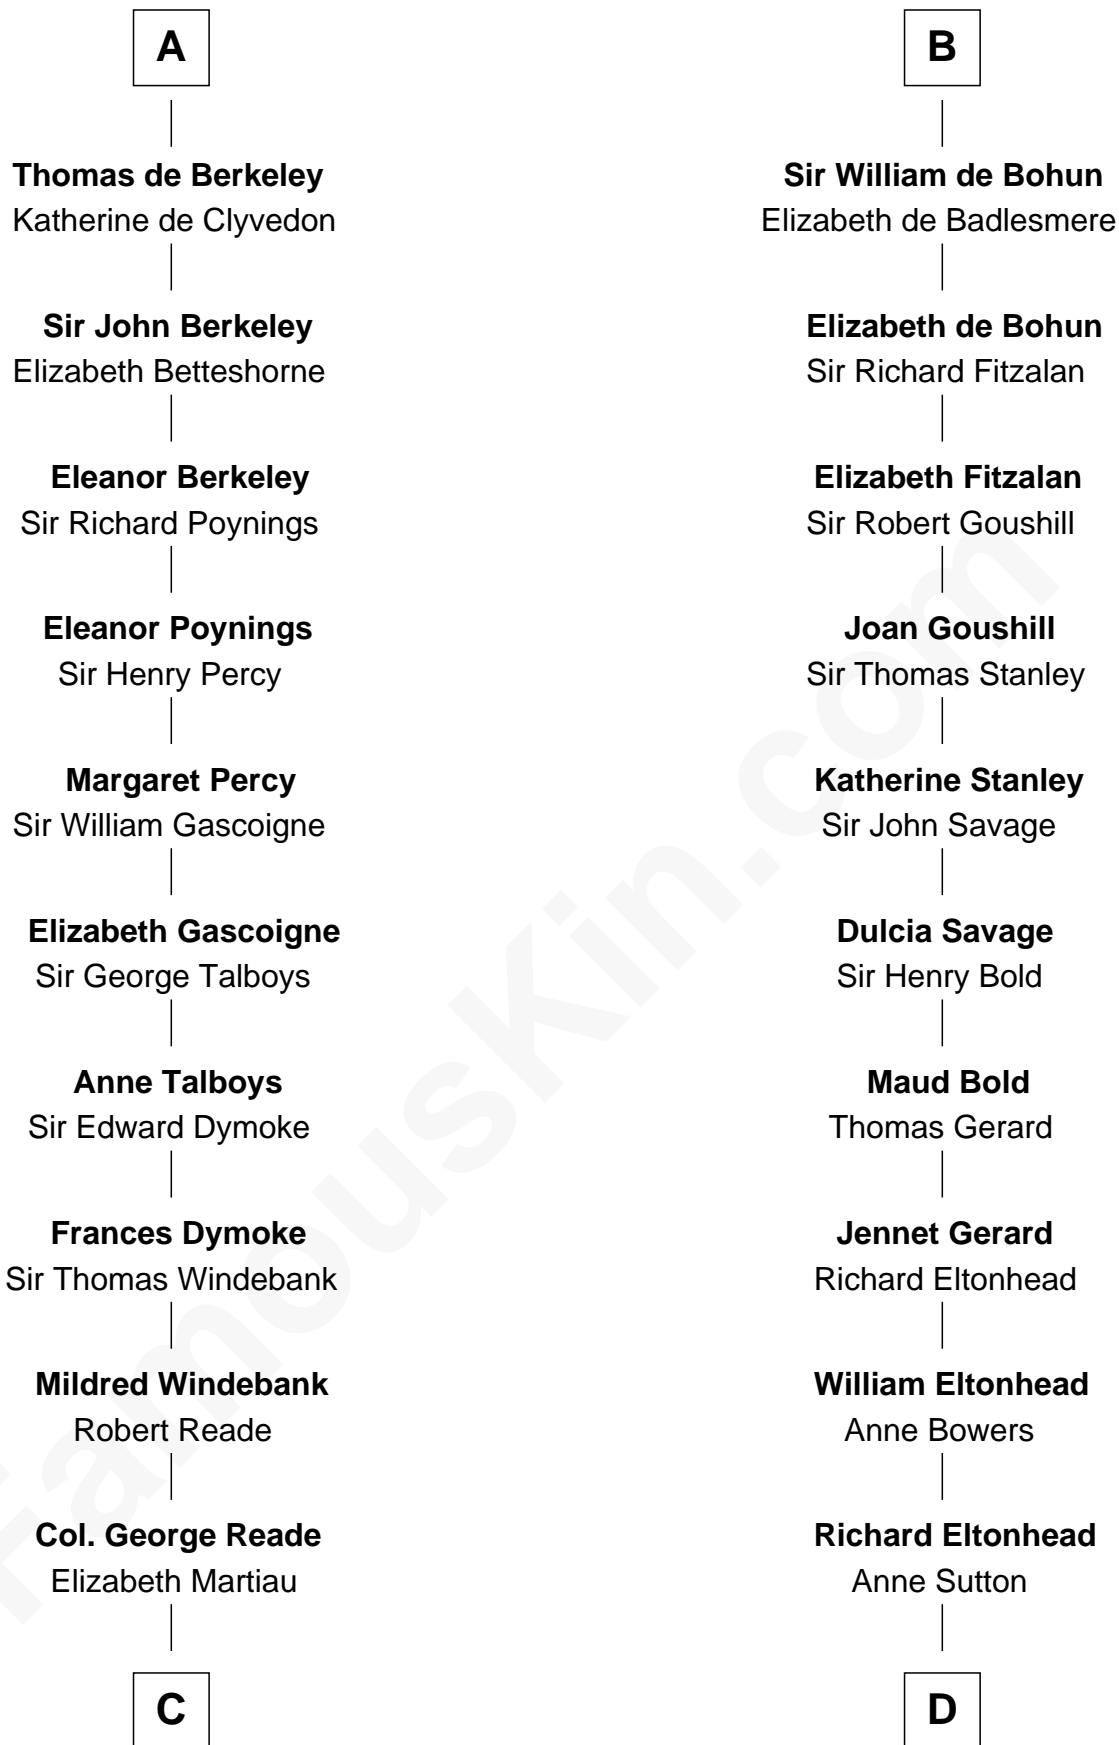

# FamousKin.com Relationship Chart of

**Meriwether Lewis**

*Lewis and Clark Expedition*

20th cousin 1 time removed of

**Francis Lightfoot Lee**

*Signer of the Declaration of Independence*

**Mitchertach O'Toole**

Cacht Inion Loigsig O'Morda

**C**

**Mildred Reade**  
Col. Augustine Warner

**Elizabeth Warner**  
Col. John Lewis

**Col. Robert Lewis**  
Jane Meriwether

**William Lewis**  
Lucy Meriwether

**Meriwether Lewis**  
*Lewis and Clark Expedition*