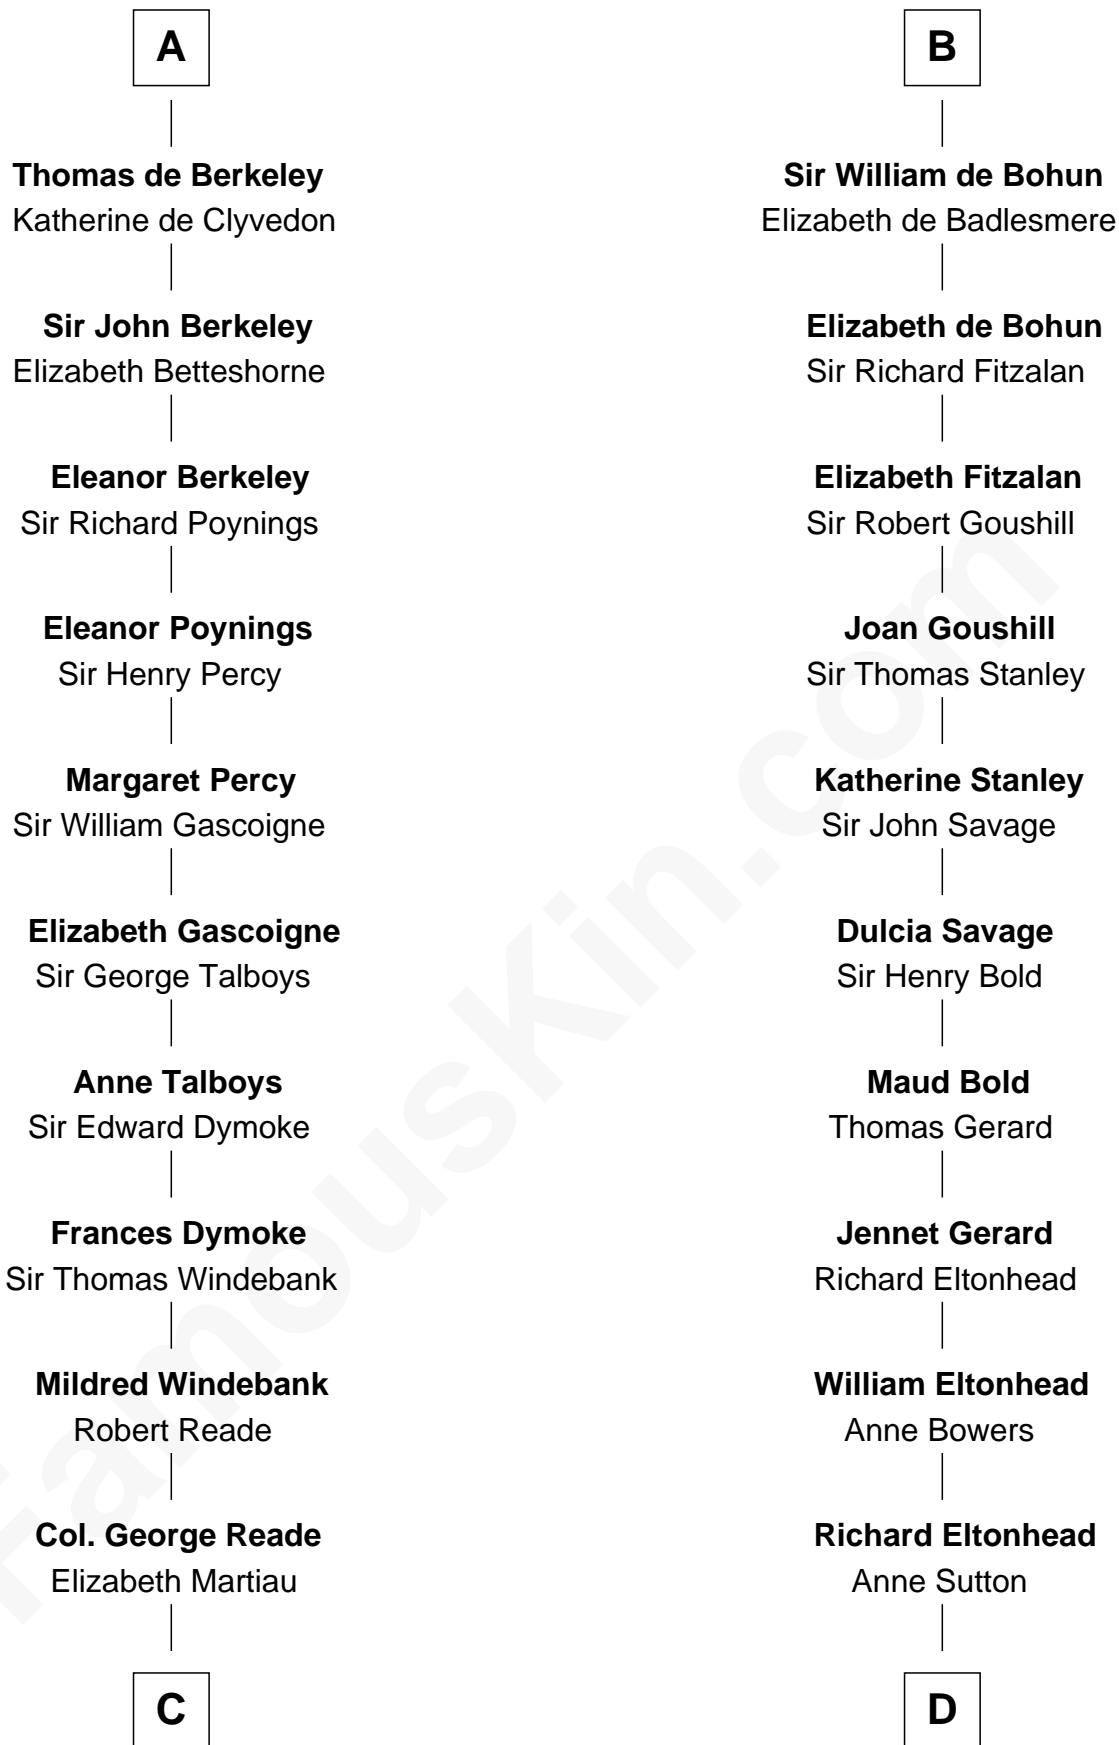

FamousKin.com Relationship Chart of

Meriwether Lewis

Lewis and Clark Expedition

20th cousin 1 time removed of

Francis Lightfoot Lee

Signer of the Declaration of Independence

Sir Robert de Beaumont

Isabel de Vermandois

C

Mildred Reade
Col. Augustine Warner

Elizabeth Warner
Col. John Lewis

Col. Robert Lewis
Jane Meriwether

William Lewis
Lucy Meriwether

Meriwether Lewis
Lewis and Clark Expedition

D

Alice Eltonhead
Henry Corbin