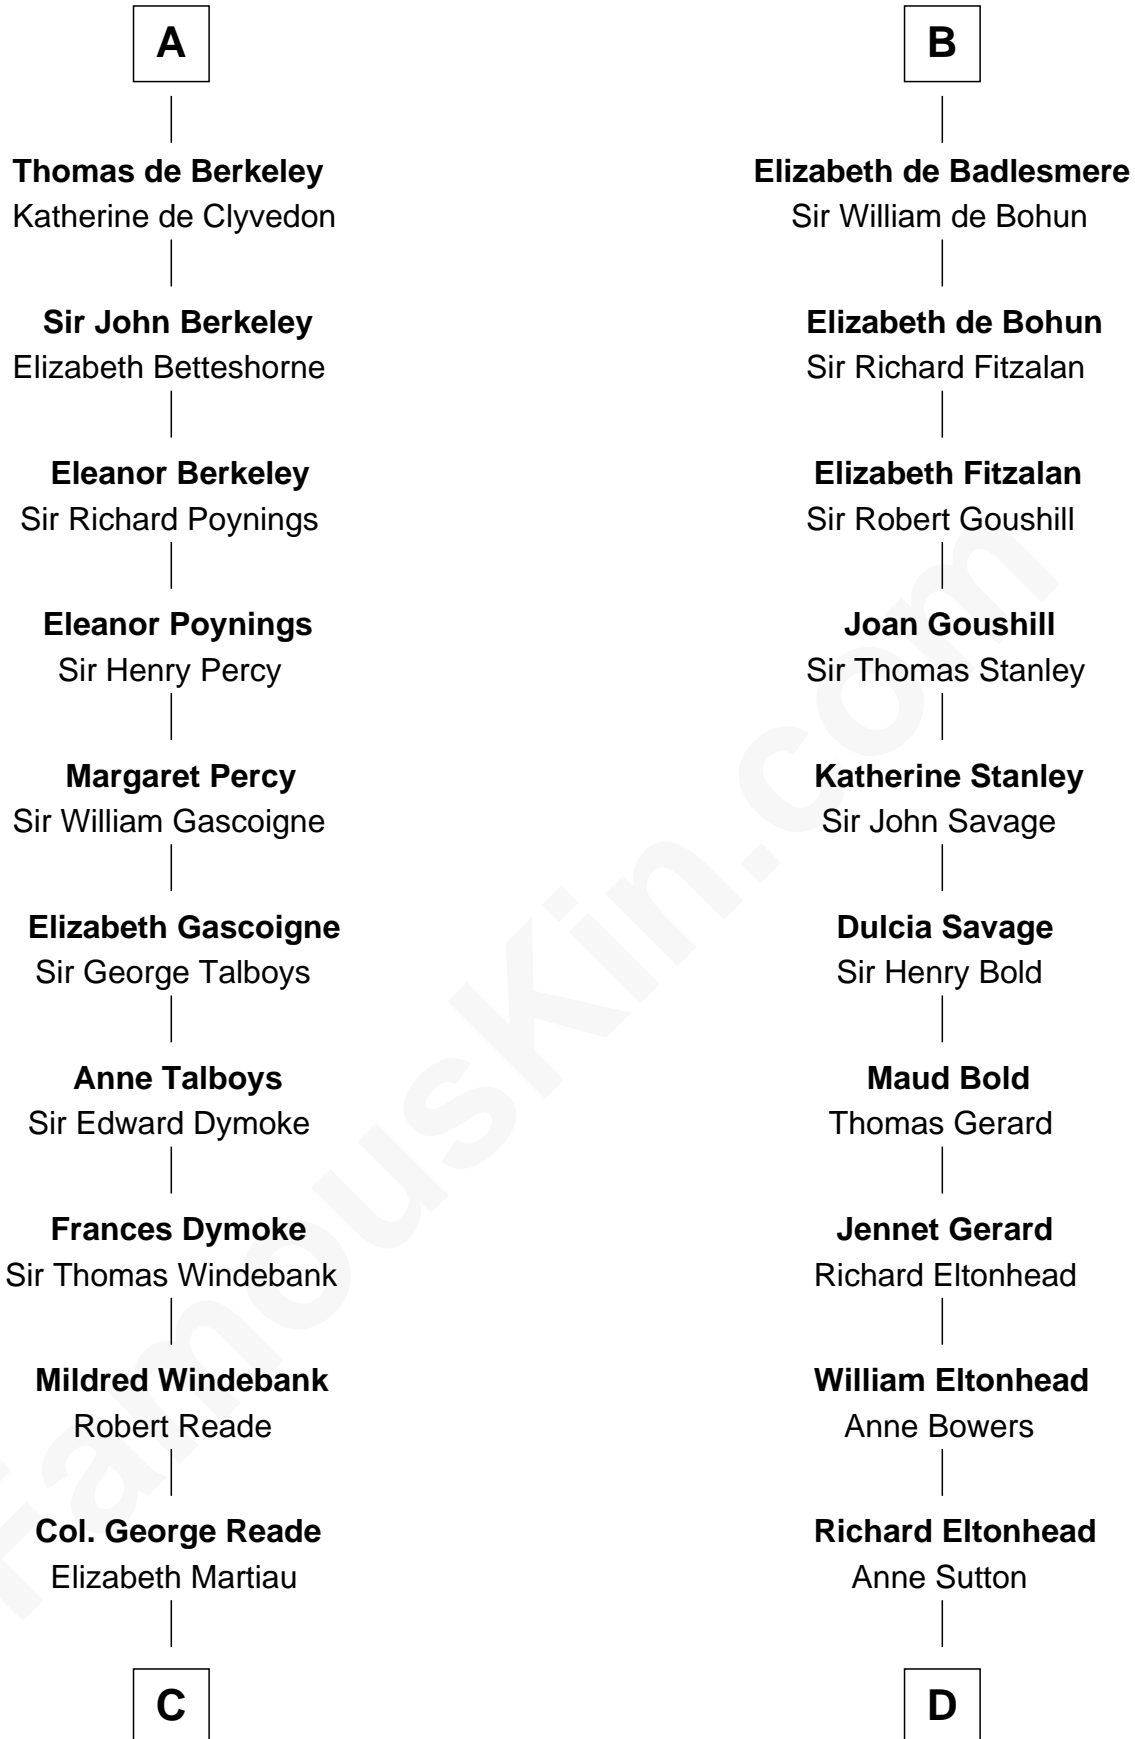

FamousKin.com Relationship Chart of

Meriwether Lewis

Lewis and Clark Expedition

20th cousin 1 time removed of

Francis Lightfoot Lee

Signer of the Declaration of Independence

C

Mildred Reade
Col. Augustine Warner

Elizabeth Warner
Col. John Lewis

Col. Robert Lewis
Jane Meriwether

William Lewis
Lucy Meriwether

Meriwether Lewis
Lewis and Clark Expedition

D

Alice Eltonhead
Henry Corbin

Laetitia Corbin
Richard Lee

Gov. Thomas Lee
Hannah Ludwell