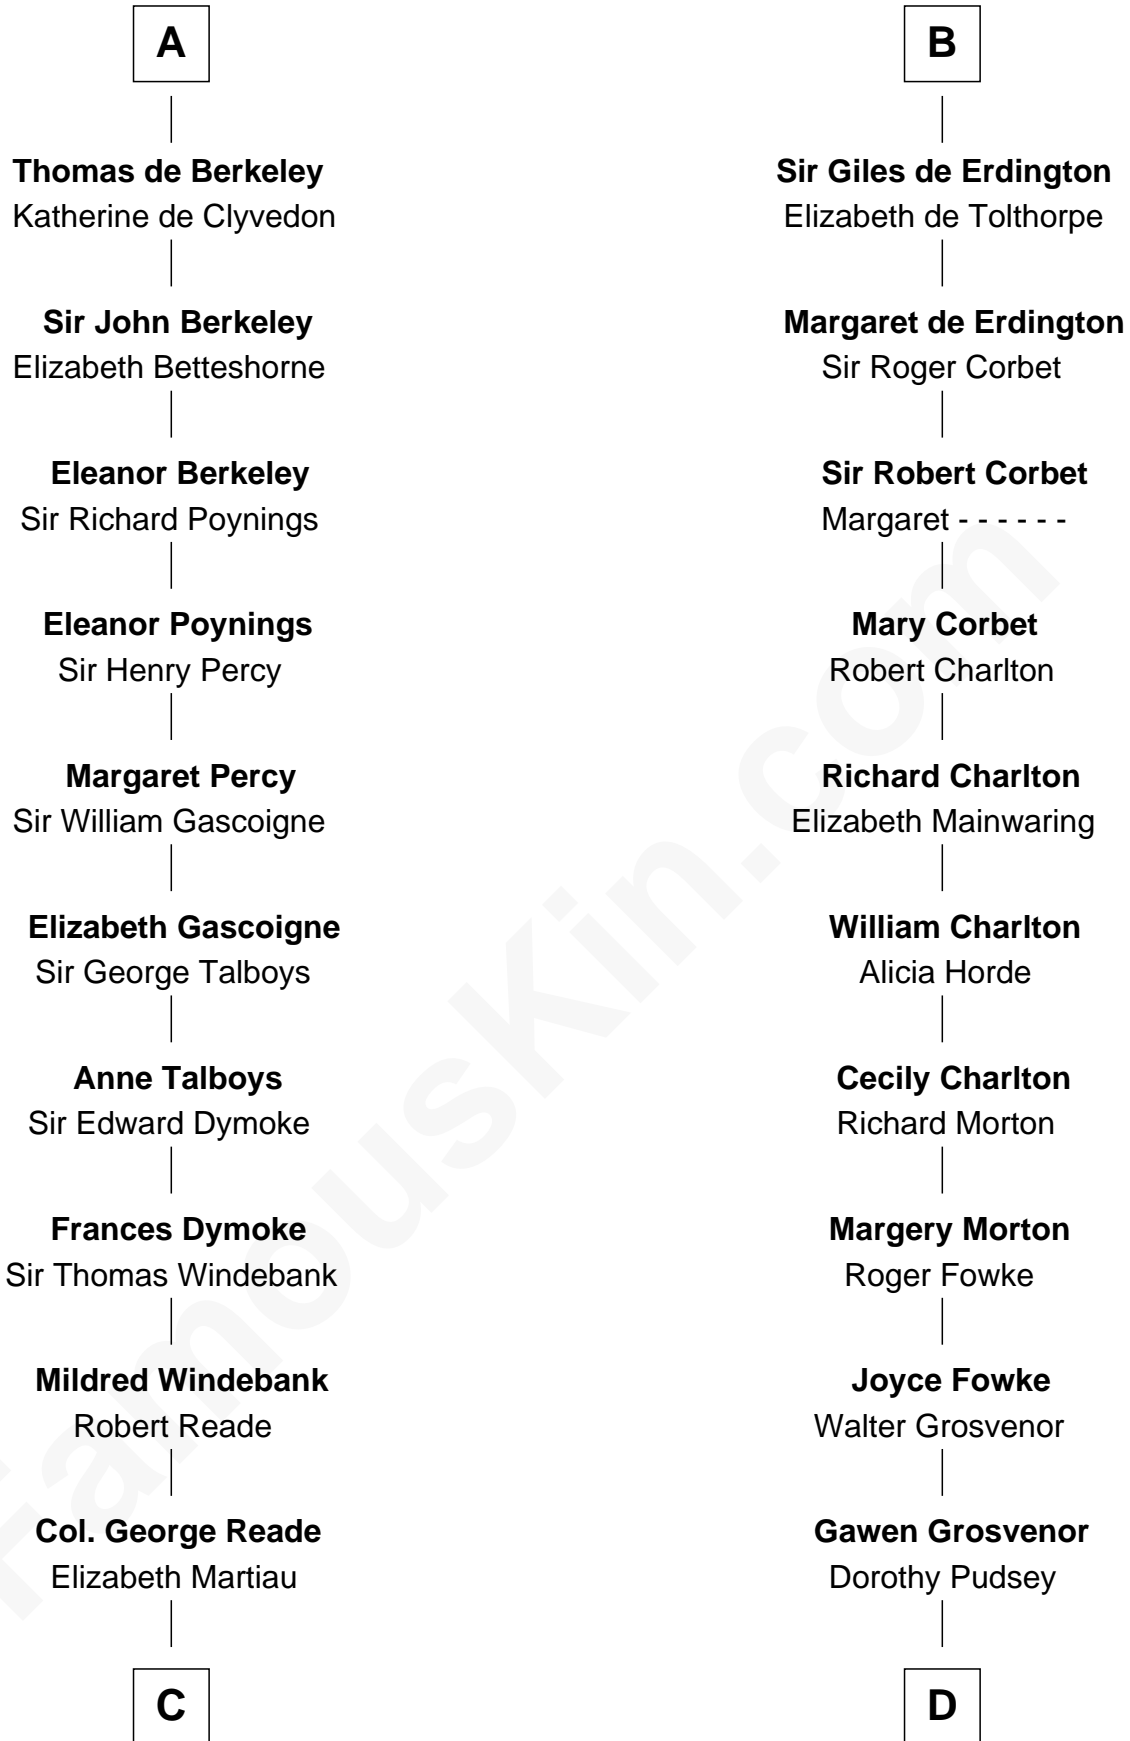

# FamousKin.com Relationship Chart of

**Meriwether Lewis**

*Lewis and Clark Expedition*

21st cousin of

**Francis Lightfoot Lee**

*Signer of the Declaration of Independence*

**Ranulf de Briquessart**

Margaret Goz

**C**

**Mildred Reade**  
Col. Augustine Warner

**Elizabeth Warner**  
Col. John Lewis

**Col. Robert Lewis**  
Jane Meriwether

**William Lewis**  
Lucy Meriwether

**Meriwether Lewis**  
*Lewis and Clark Expedition*