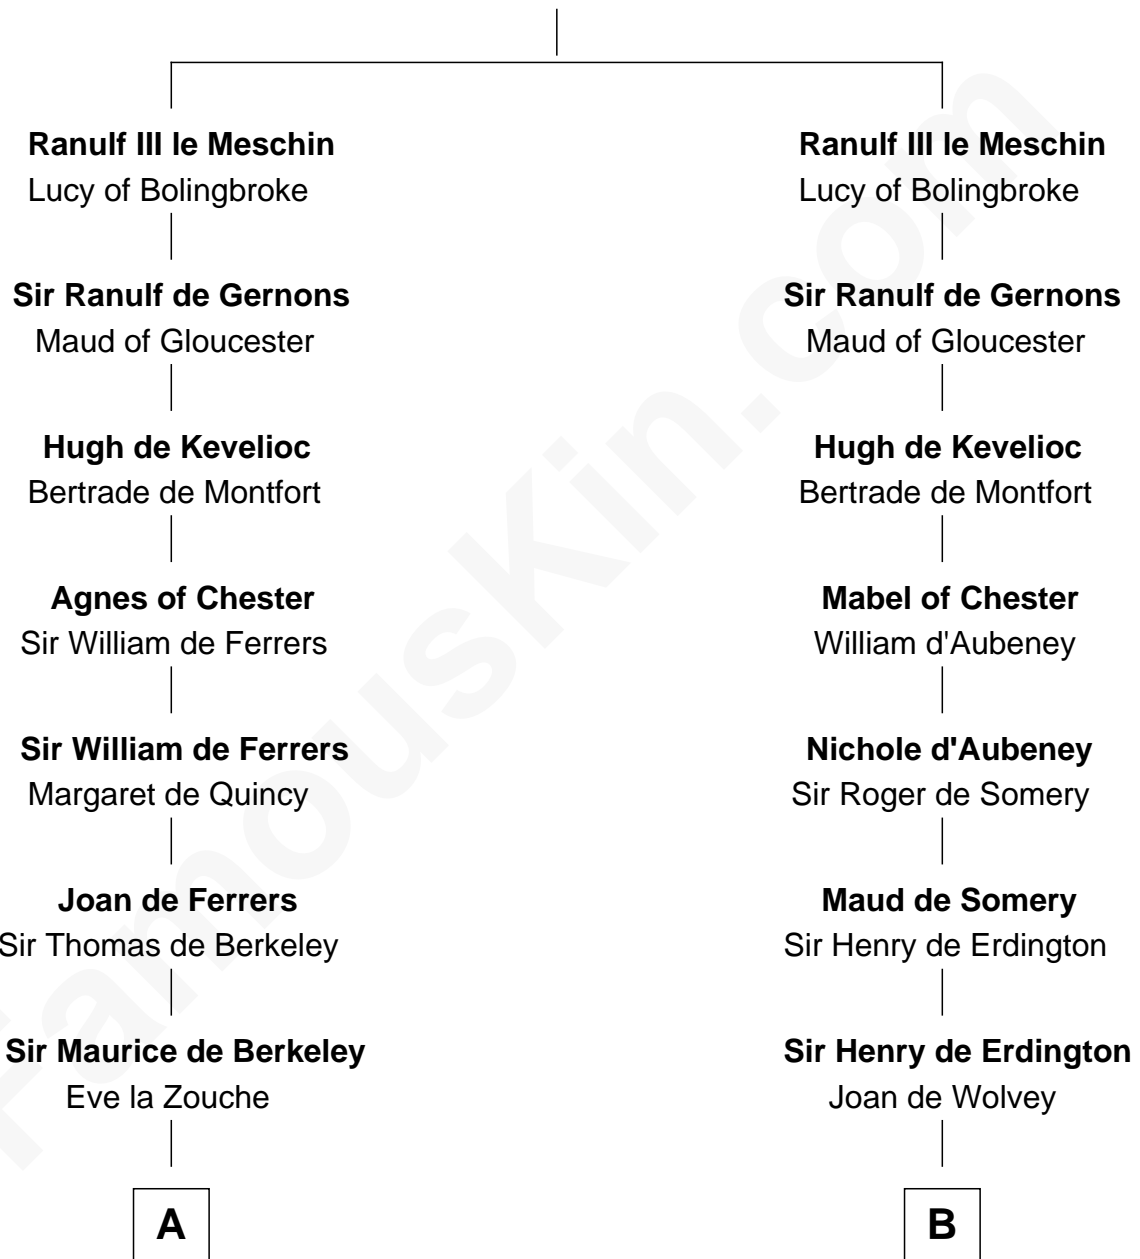

# FamousKin.com Relationship Chart of

**Meriwether Lewis**

*Lewis and Clark Expedition*

21st cousin of

**Francis Lightfoot Lee**

*Signer of the Declaration of Independence*

**Ranulf de Briquessart**

Margaret Goz

**C**

**Mildred Reade**  
Col. Augustine Warner

**Elizabeth Warner**  
Col. John Lewis

**Col. Robert Lewis**  
Jane Meriwether

**William Lewis**  
Lucy Meriwether

**Meriwether Lewis**  
*Lewis and Clark Expedition*