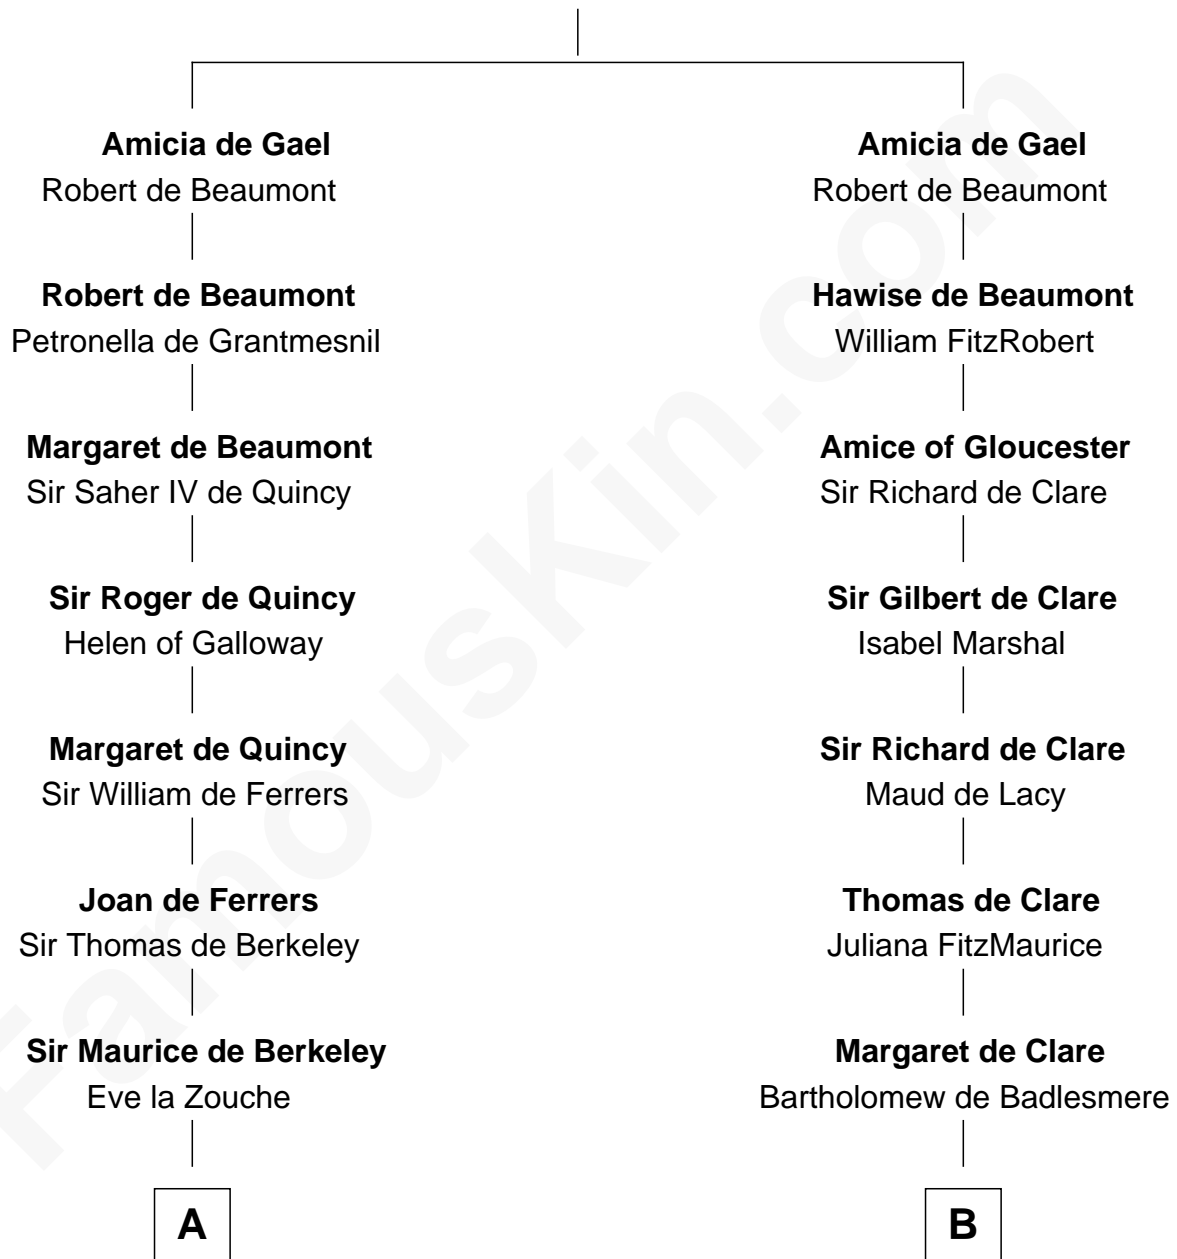

FamousKin.com Relationship Chart of

Meriwether Lewis

Lewis and Clark Expedition

20th cousin 1 time removed of

Francis Lightfoot Lee

Signer of the Declaration of Independence

Ralph de Gael

C

Mildred Reade
Col. Augustine Warner

Elizabeth Warner
Col. John Lewis

Col. Robert Lewis
Jane Meriwether

William Lewis
Lucy Meriwether

Meriwether Lewis
Lewis and Clark Expedition

D

Alice Eltonhead
Henry Corbin