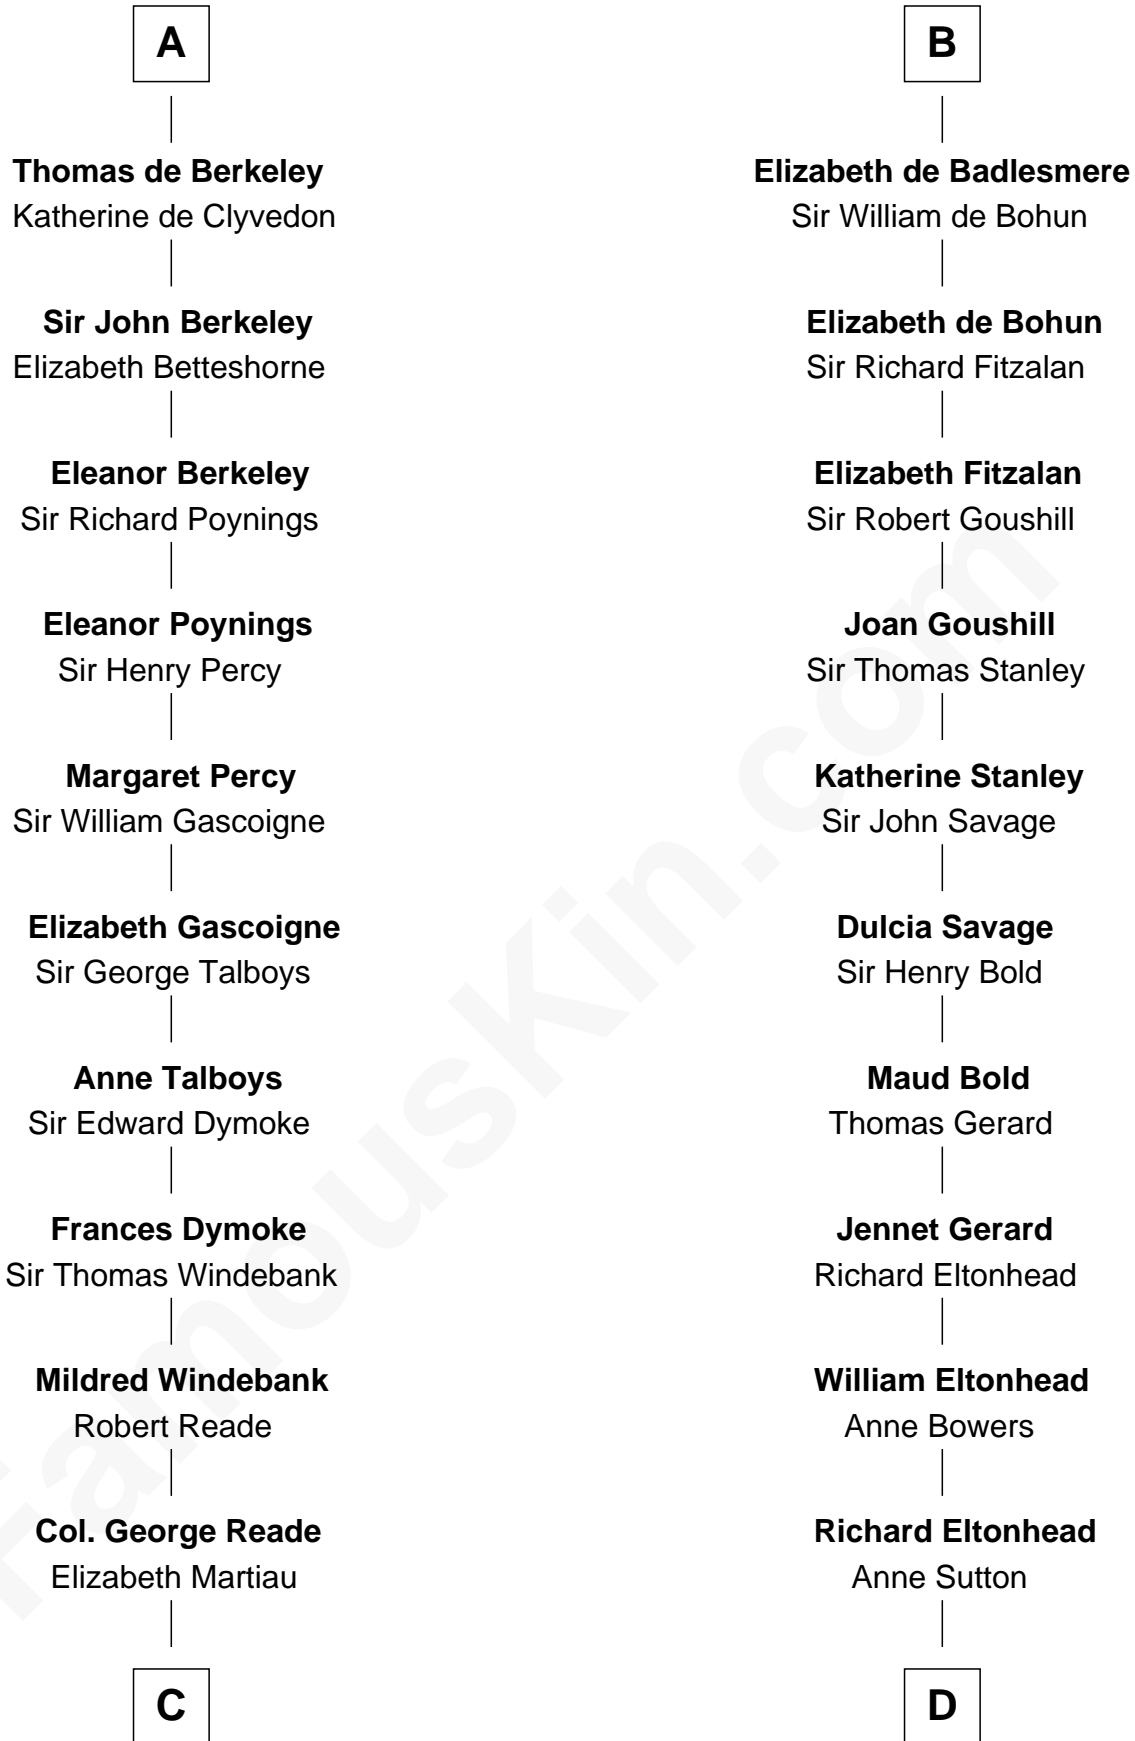

FamousKin.com Relationship Chart of

Meriwether Lewis

Lewis and Clark Expedition

20th cousin 1 time removed of

Francis Lightfoot Lee

Signer of the Declaration of Independence

Ralph de Gael

C

Mildred Reade
Col. Augustine Warner

Elizabeth Warner
Col. John Lewis

Col. Robert Lewis
Jane Meriwether

William Lewis
Lucy Meriwether

Meriwether Lewis
Lewis and Clark Expedition

D

Alice Eltonhead
Henry Corbin