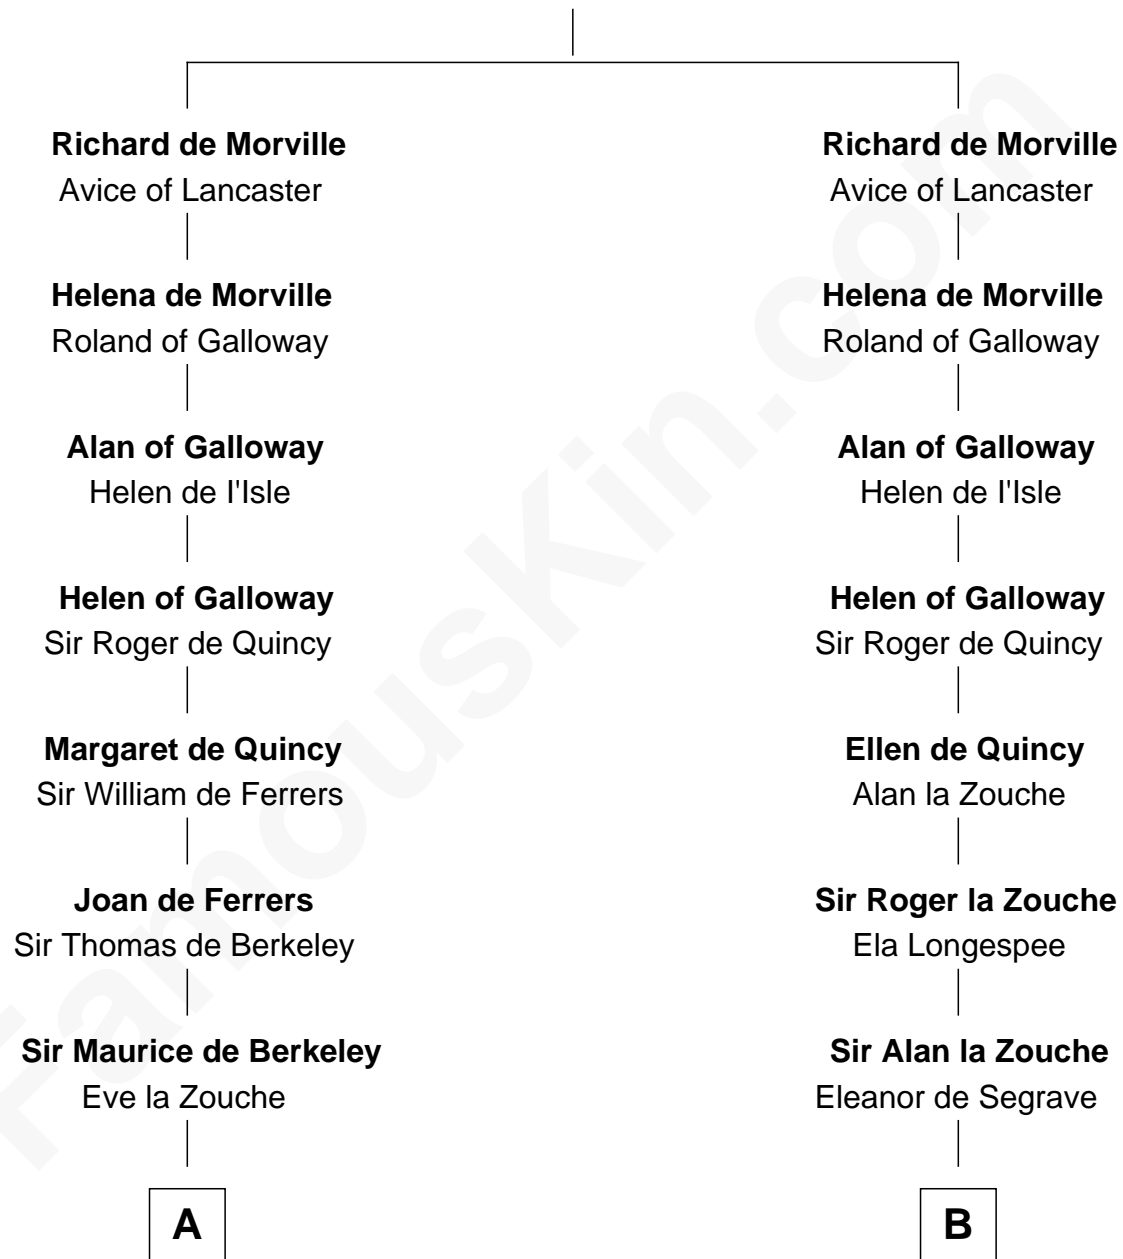

FamousKin.com Relationship Chart of

Meriwether Lewis

Lewis and Clark Expedition

21st cousin of

Francis Lightfoot Lee

Signer of the Declaration of Independence

Hugh de Morville
Beatrice de Beauchamp

C

Mildred Reade
Col. Augustine Warner

Elizabeth Warner
Col. John Lewis

Col. Robert Lewis
Jane Meriwether

William Lewis
Lucy Meriwether

Meriwether Lewis
Lewis and Clark Expedition

D

Anne Sutton
Richard Eltonhead

Alice Eltonhead
Henry Corbin

Laetitia Corbin
Richard Lee

Gov. Thomas Lee
Hannah Ludwell

Francis Lightfoot Lee
Signer of Declaration of Independence