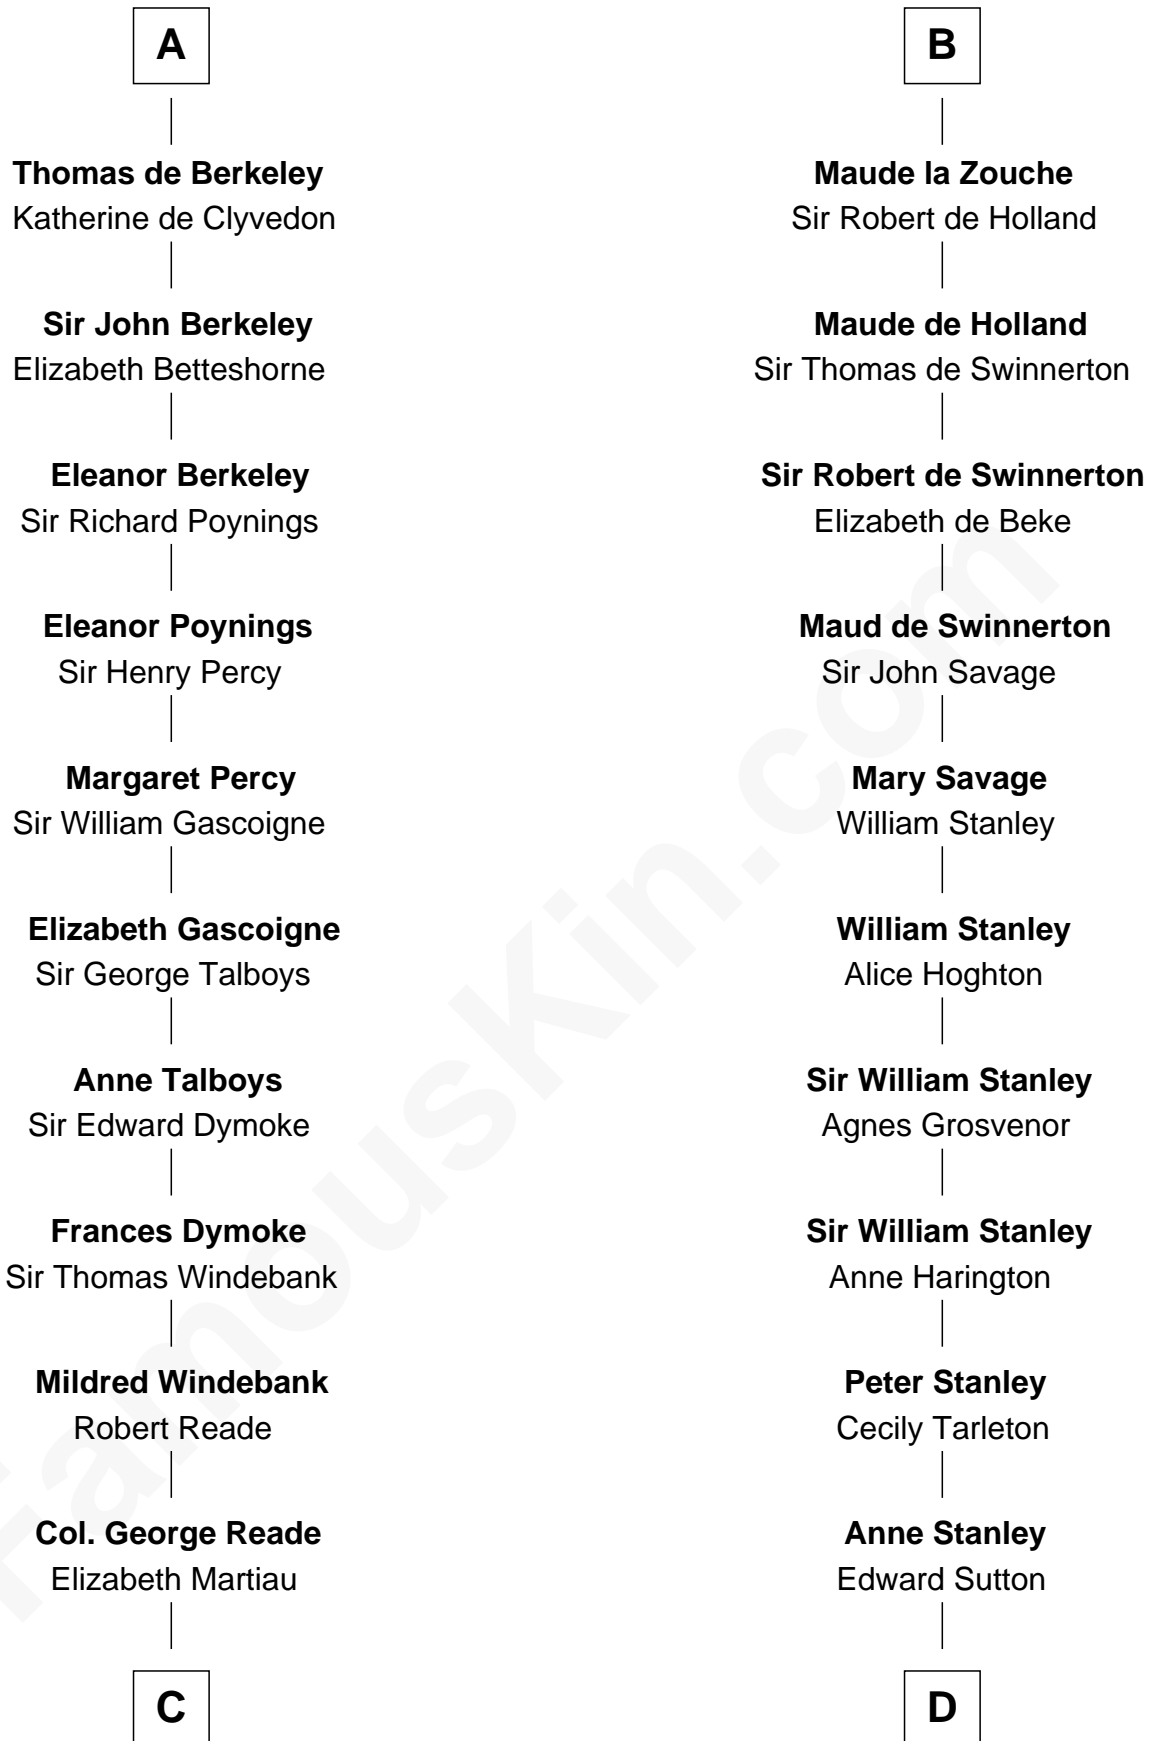

FamousKin.com Relationship Chart of

Meriwether Lewis

Lewis and Clark Expedition

21st cousin of

Francis Lightfoot Lee

Signer of the Declaration of Independence

Hugh de Morville
Beatrice de Beauchamp

C

Mildred Reade
Col. Augustine Warner

Elizabeth Warner
Col. John Lewis

Col. Robert Lewis
Jane Meriwether

William Lewis
Lucy Meriwether

Meriwether Lewis
Lewis and Clark Expedition

D

Anne Sutton
Richard Eltonhead