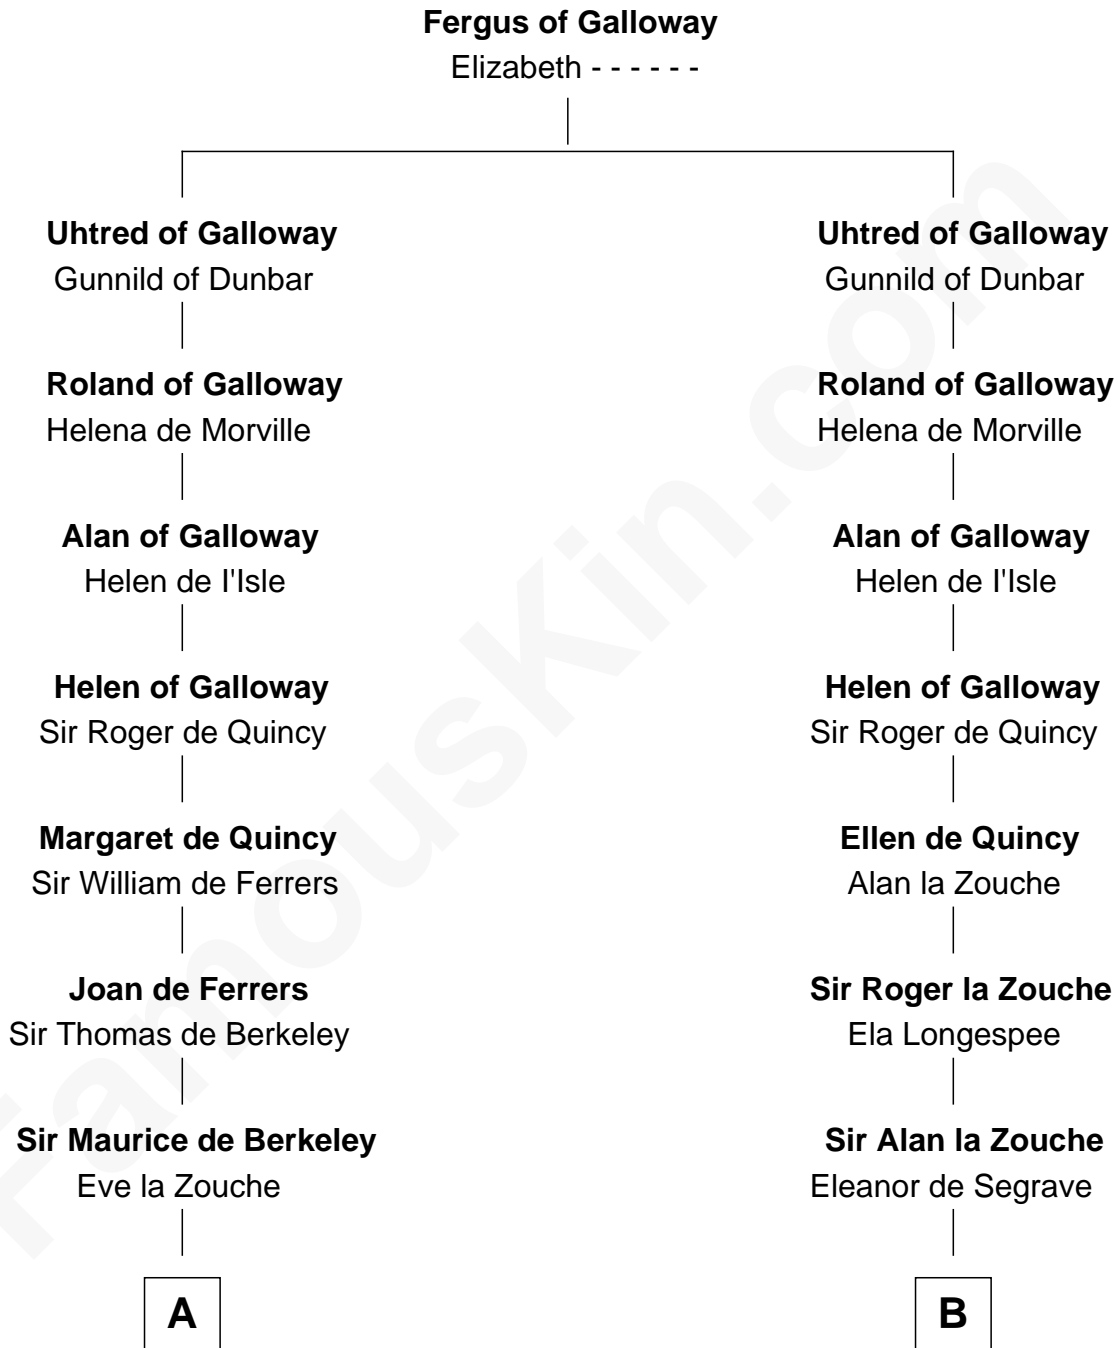

# FamousKin.com Relationship Chart of

**Meriwether Lewis**

*Lewis and Clark Expedition*

21st cousin of

**Francis Lightfoot Lee**

*Signer of the Declaration of Independence*

**C**

**Mildred Reade**  
Col. Augustine Warner

**Elizabeth Warner**  
Col. John Lewis

**Col. Robert Lewis**  
Jane Meriwether

**William Lewis**  
Lucy Meriwether

**Meriwether Lewis**  
*Lewis and Clark Expedition*

**D**

**Anne Sutton**  
Richard Eltonhead