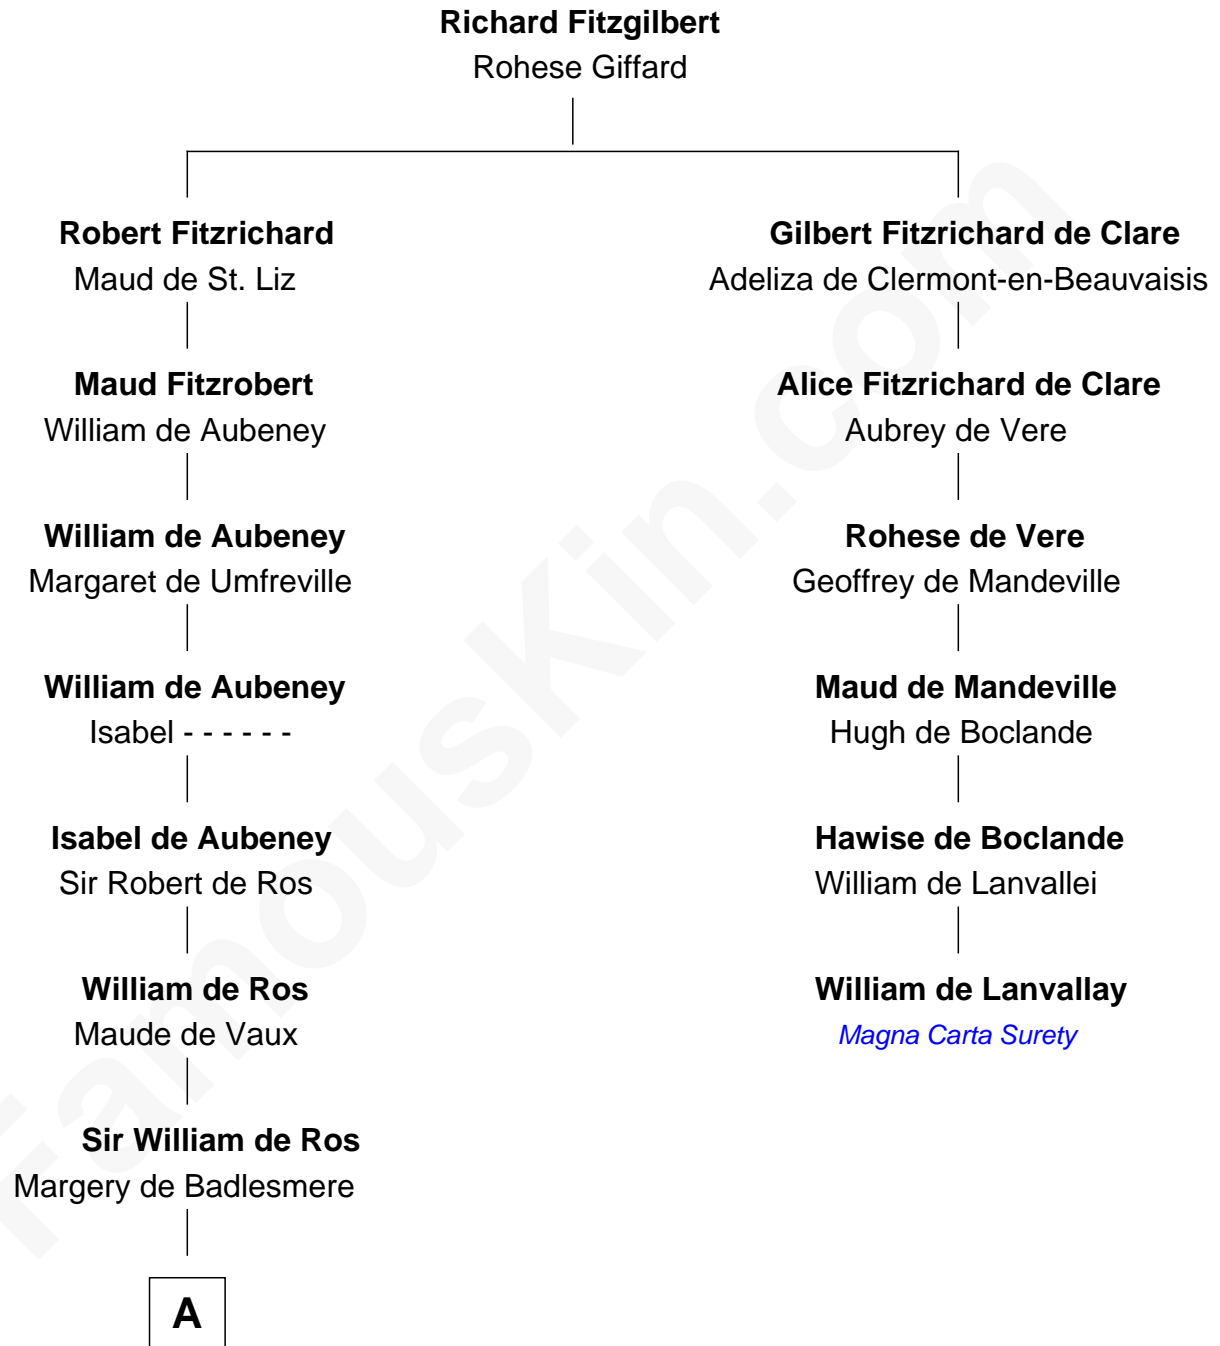

FamousKin.com Relationship Chart of

Meriwether Lewis

Lewis and Clark Expedition

5th cousin 16 times removed of

William de Lanvallay

Magna Carta Surety

A

Maud de Roos

John de Welles

John de Welles

Eleanor de Mowbray

Eudo de Welles

Maud de Greystoke

Sir Lionel de Welles

Joan de Waterton

Margaret de Welles

Sir Thomas Dymoke

Sir Robert Dymoke

Ann Sparrow

Sir Edward Dymoke

Anne Talboys

Frances Dymoke

Sir Thomas Windebank

Mildred Windebank

—
William Lewis
Lucy Meriwether

—
Meriwether Lewis
Lewis and Clark Expedition

FamousKin.com