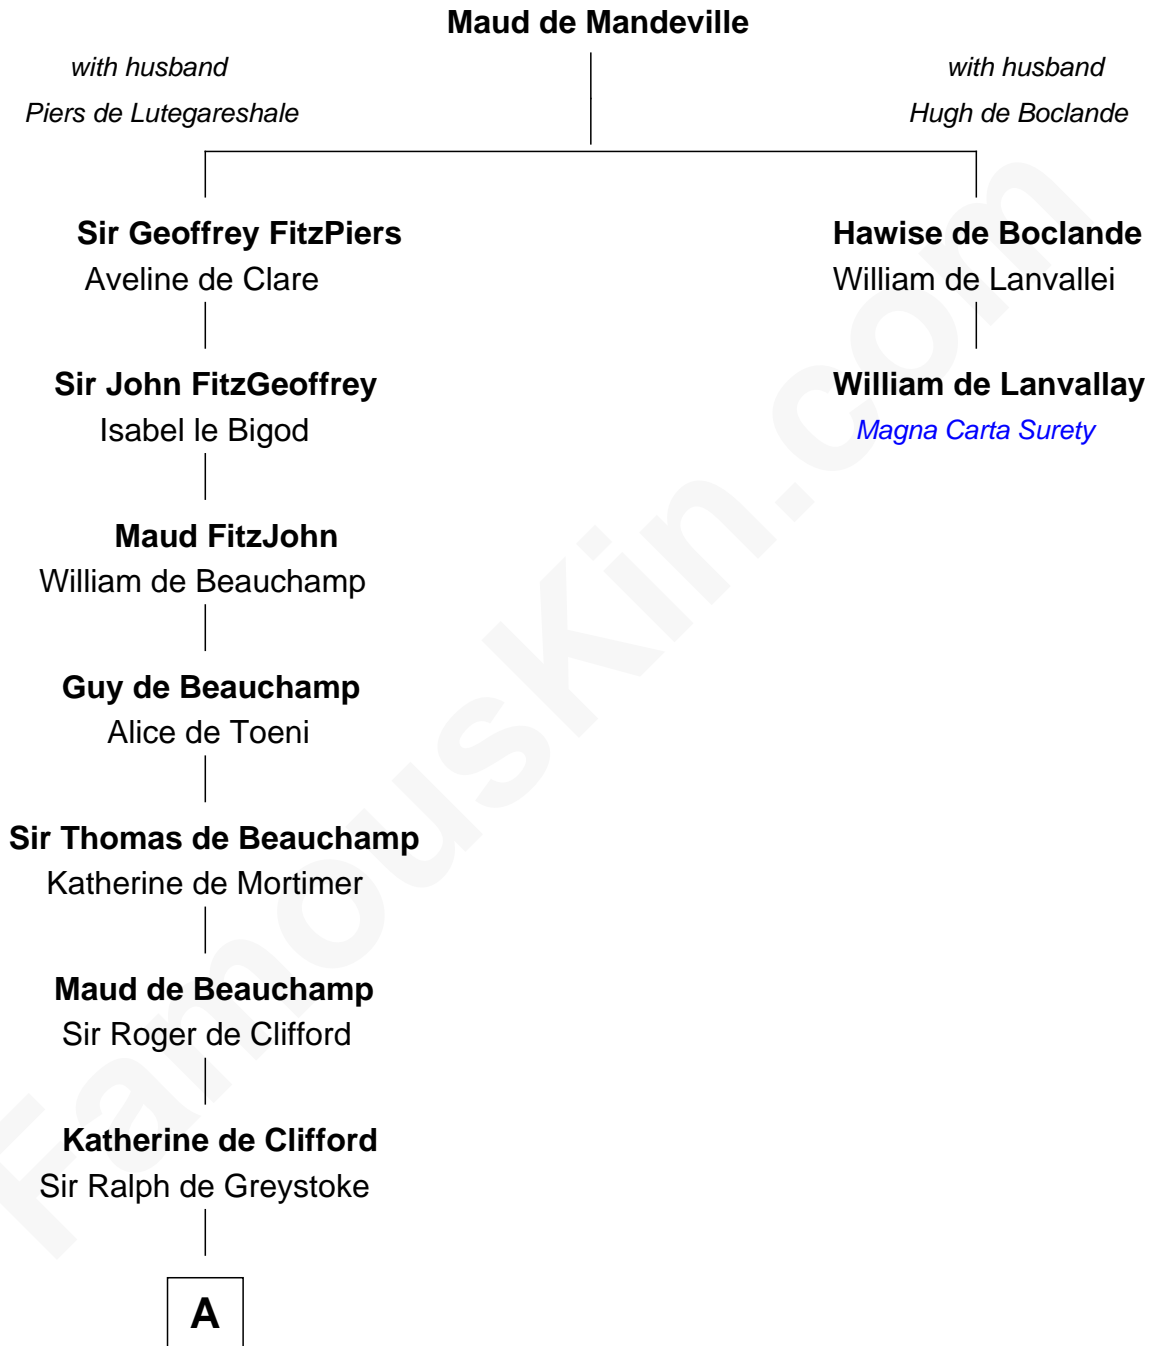

# FamousKin.com Relationship Chart of

**Meriwether Lewis**

*Lewis and Clark Expedition*

1st cousin 18 times removed of

**William de Lanvallay**

*Magna Carta Surety*

**A**

**Maud de Greystoke**

Eudo de Welles

**Sir Lionel de Welles**

Joan de Waterton

**Margaret de Welles**

Sir Thomas Dymoke

**Sir Robert Dymoke**

Ann Sparrow

**Sir Edward Dymoke**

Anne Talboys

**Frances Dymoke**

Sir Thomas Windebank

**Mildred Windebank**

Robert Reade

**Col. George Reade**

Elizabeth Martiau

**Mildred Reade**

Lucy Meriwether

Meriwether Lewis

*Lewis and Clark Expedition*

FamousKin.com