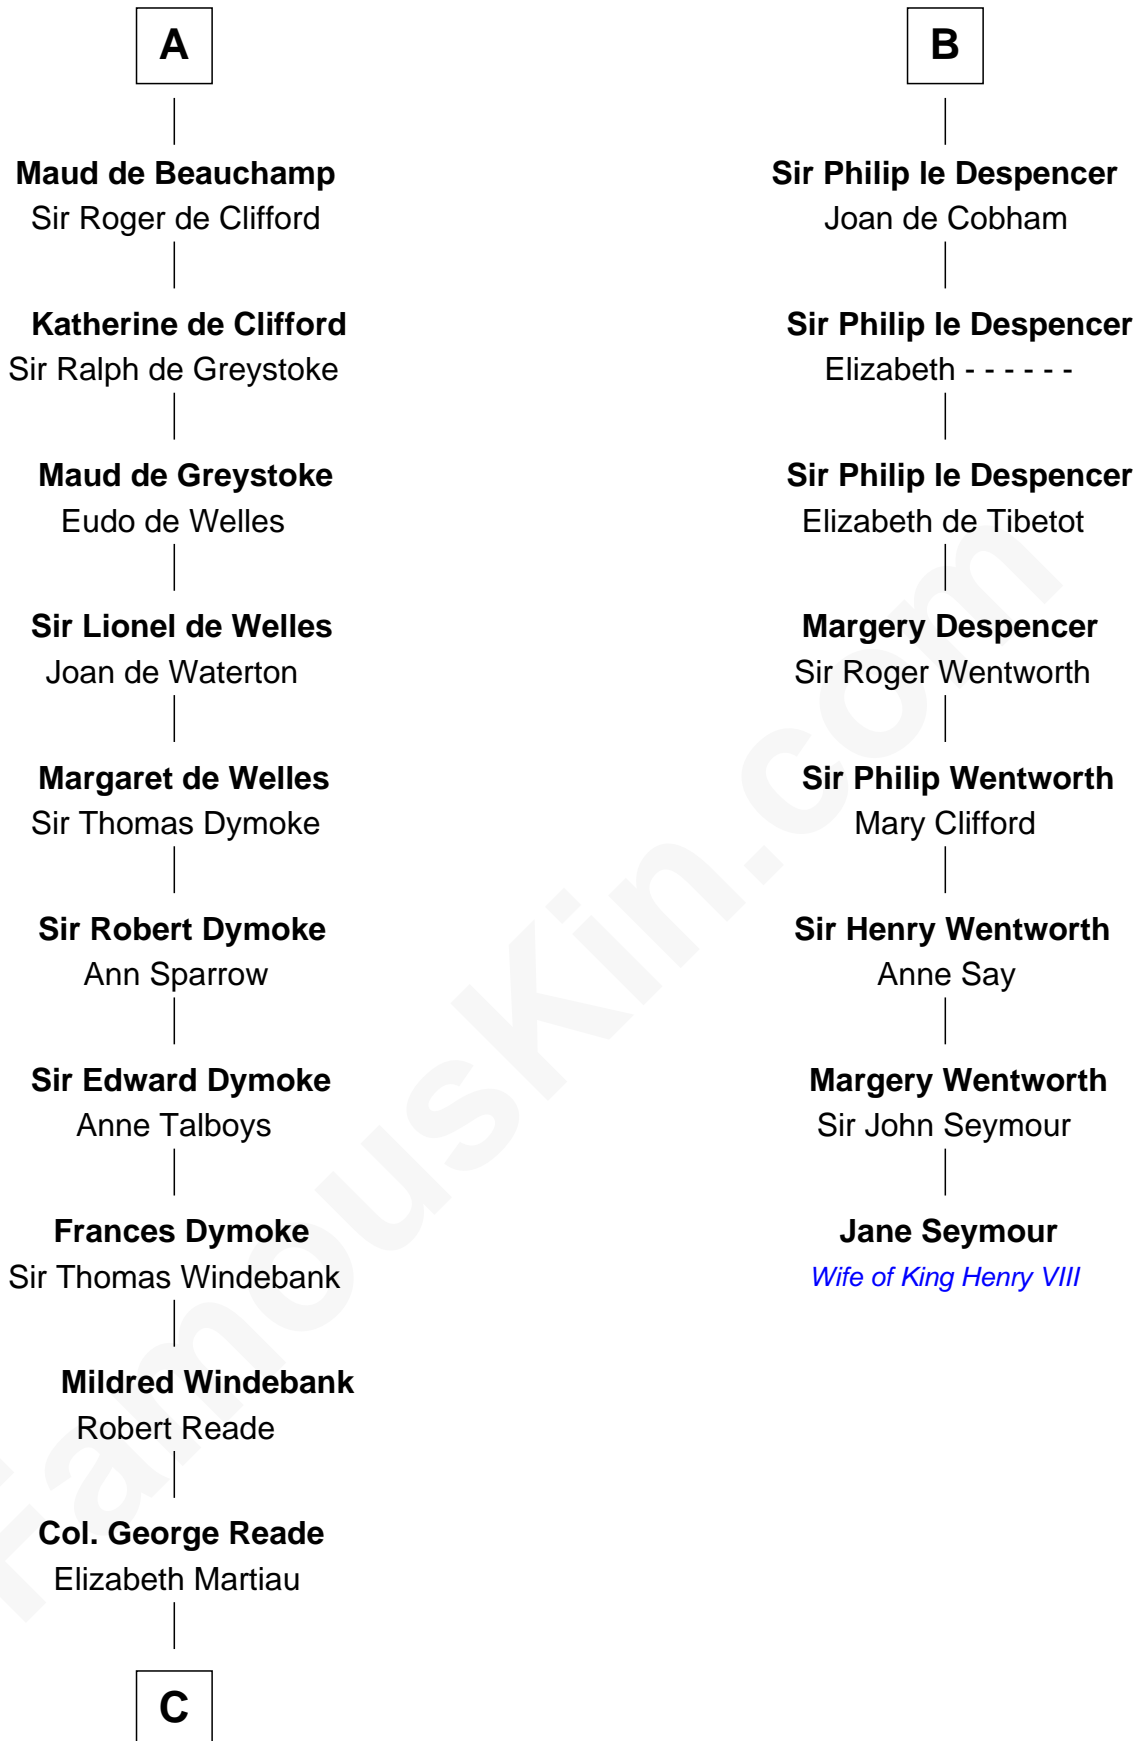

## Relationship Chart of

### Meriwether Lewis

*Lewis and Clark Expedition*

14th cousin 7 times removed of

### Jane Seymour

*3rd Wife of King Henry VIII*

**Simon de St. Liz**  
Isabel of Leicester

**C**

—  
**Mildred Reade**  
Col. Augustine Warner

—  
**Elizabeth Warner**  
Col. John Lewis

—  
**Col. Robert Lewis**  
Jane Meriwether

—  
**William Lewis**  
Lucy Meriwether

—  
**Meriwether Lewis**  
*Lewis and Clark Expedition*

FamousKin.com