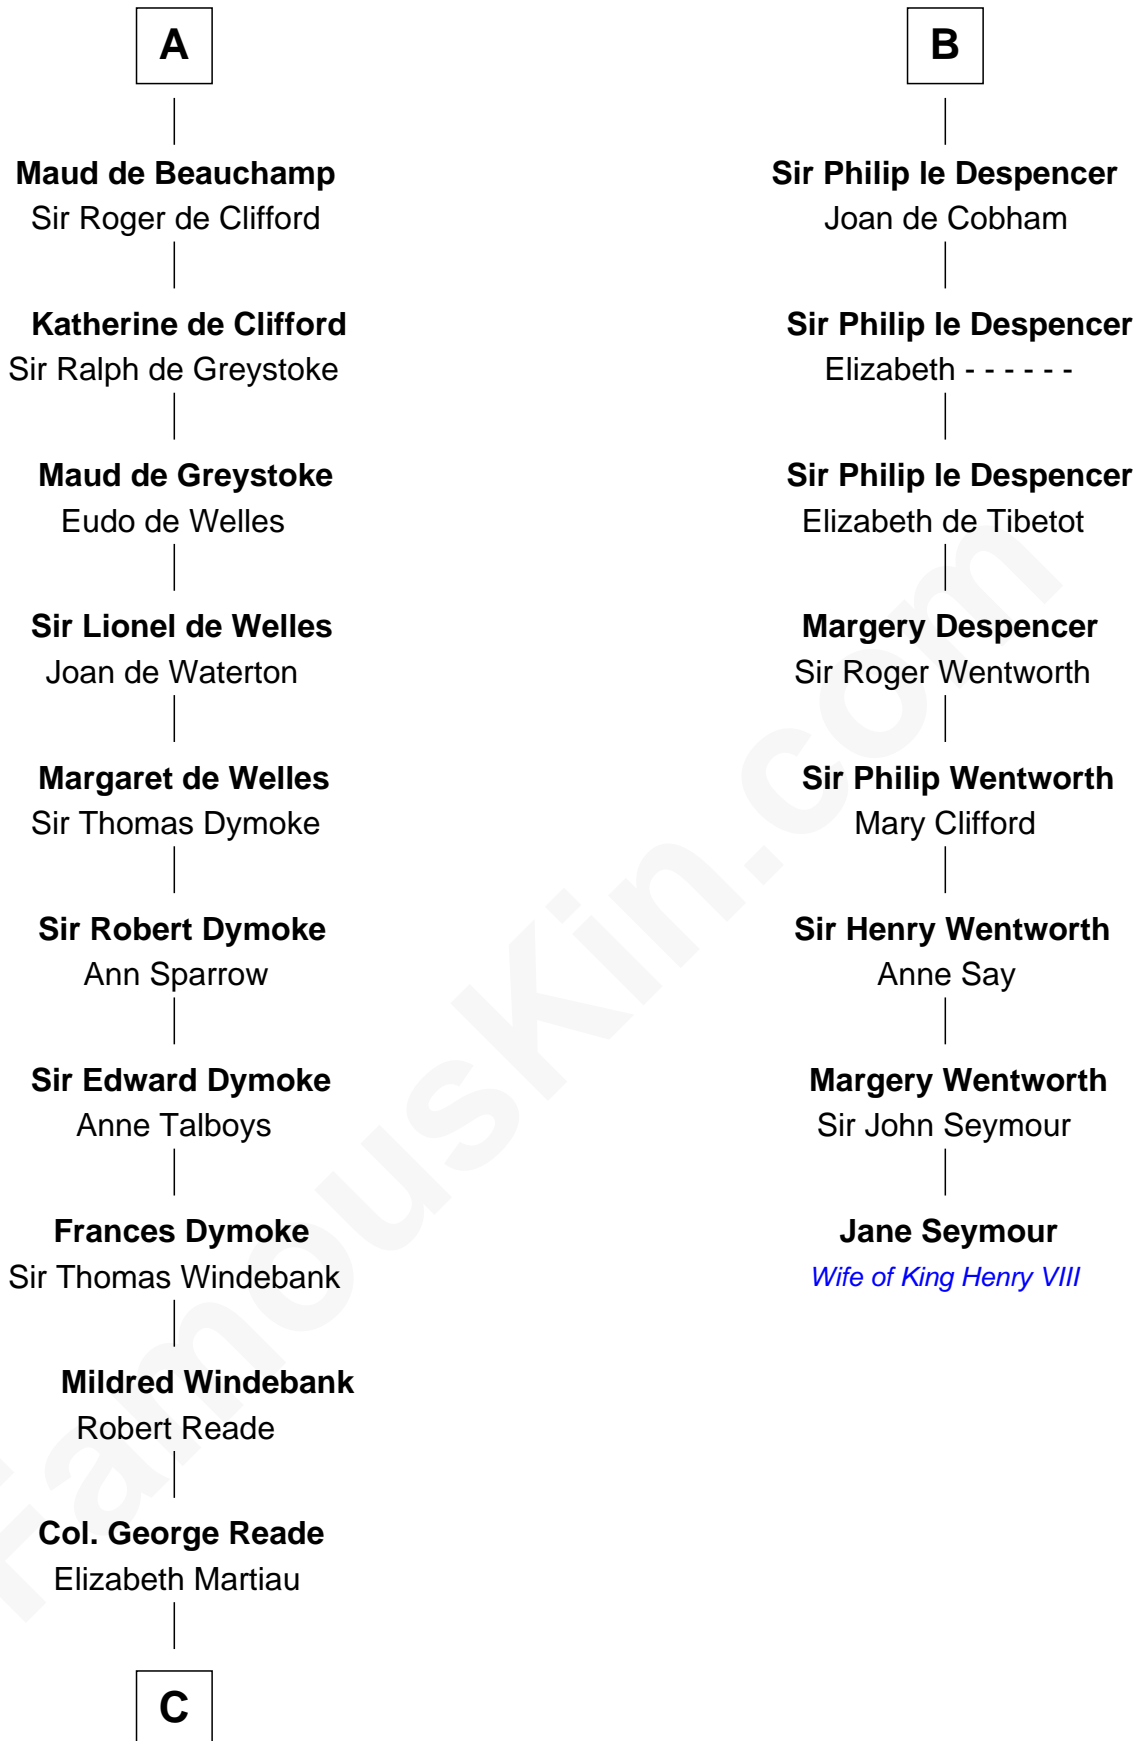

FamousKin.com Relationship Chart of

Meriwether Lewis

Lewis and Clark Expedition

14th cousin 7 times removed of

Jane Seymour

3rd Wife of King Henry VIII

Henry de Newburgh

C

—
Mildred Reade
Col. Augustine Warner

—
Elizabeth Warner
Col. John Lewis

—
Col. Robert Lewis
Jane Meriwether

—
William Lewis
Lucy Meriwether

—
Meriwether Lewis
Lewis and Clark Expedition

FamousKin.com