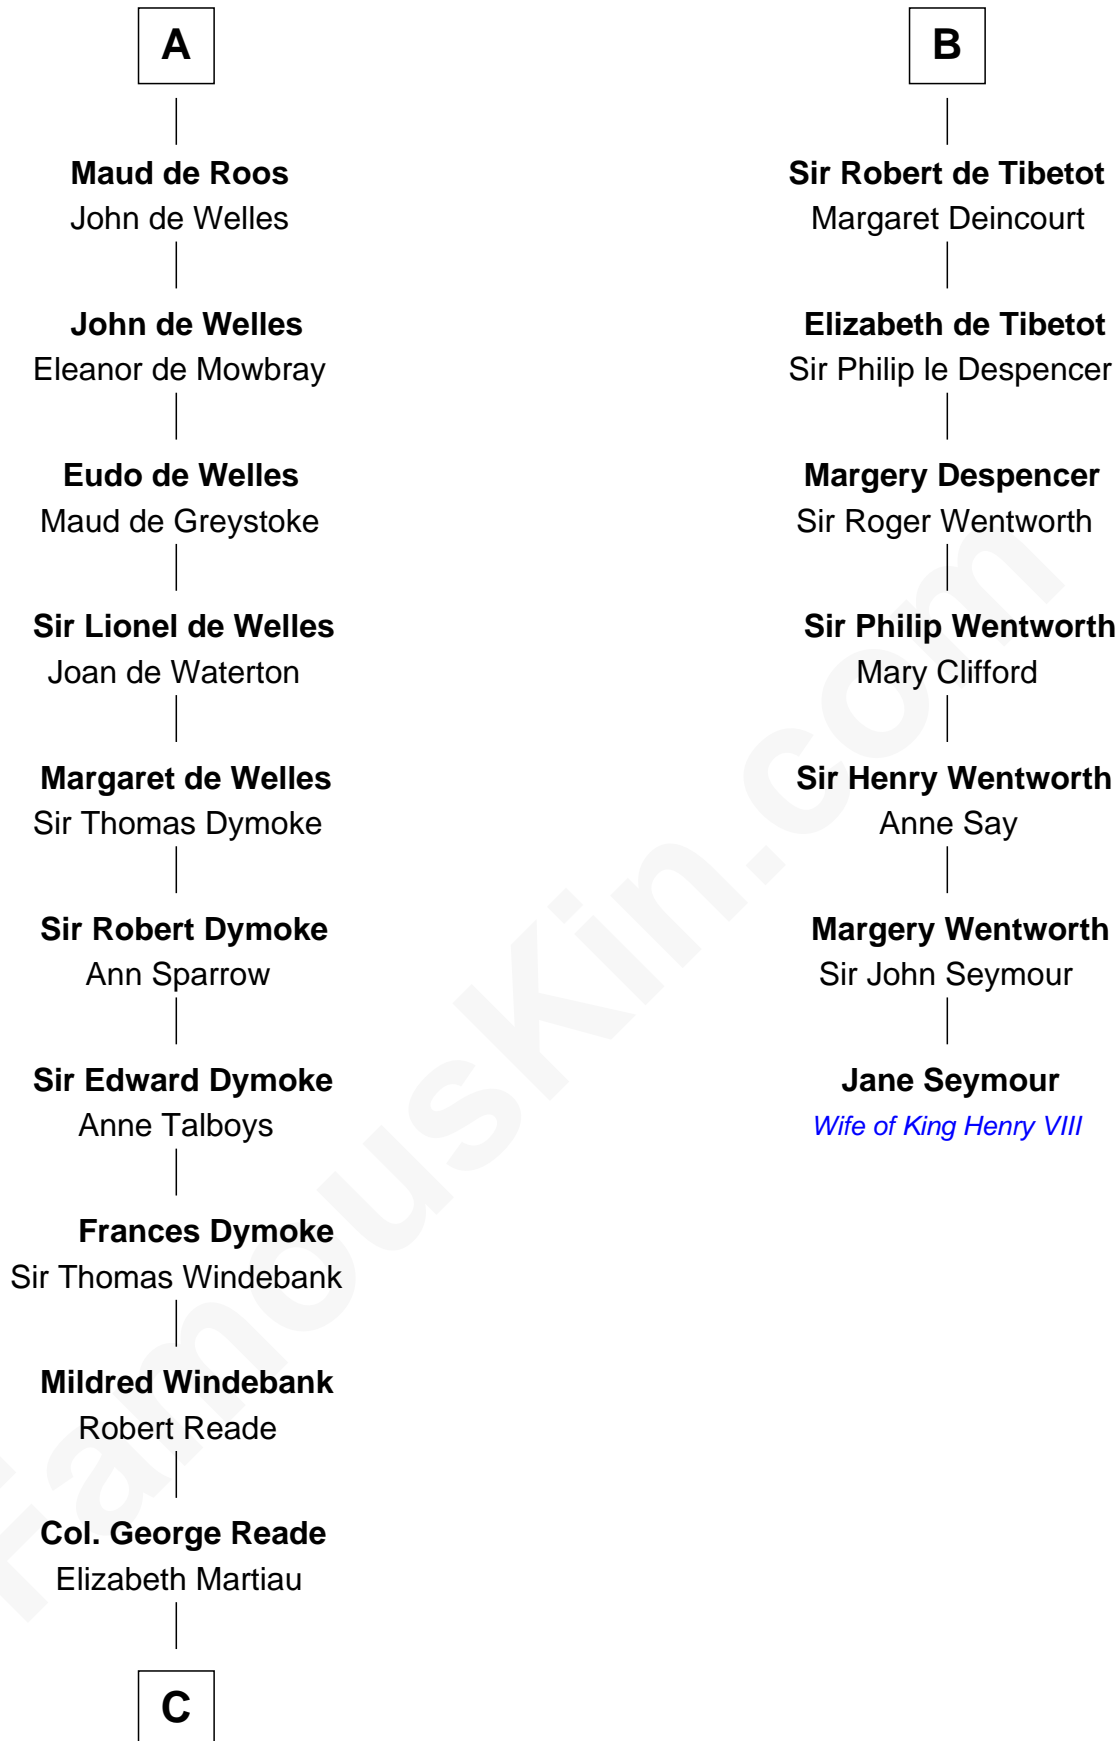

# FamousKin.com Relationship Chart of

**Meriwether Lewis**

*Lewis and Clark Expedition*

13th cousin 8 times removed of

**Jane Seymour**

*3rd Wife of King Henry VIII*

**Sir Arnulph de Montgomery**

Lafracota O'Brien

Maurice FitzGerald

**Gerald FitzMaurice**

Eve de Bermingham

**Maurice FitzGerald**

Juliana - - - - -

**Maurice FitzGerald**

Maud de Prendergast

**Juliana FitzMaurice**

Thomas de Clare

**Margaret de Clare**

Bartholomew de Badlesmere

**Margaret de Badlesmere**

Sir John de Tivetot

**B**

**C**

—  
**Mildred Reade**  
Col. Augustine Warner

—  
**Elizabeth Warner**  
Col. John Lewis

—  
**Col. Robert Lewis**  
Jane Meriwether

—  
**William Lewis**  
Lucy Meriwether

—  
**Meriwether Lewis**  
*Lewis and Clark Expedition*

FamousKin.com