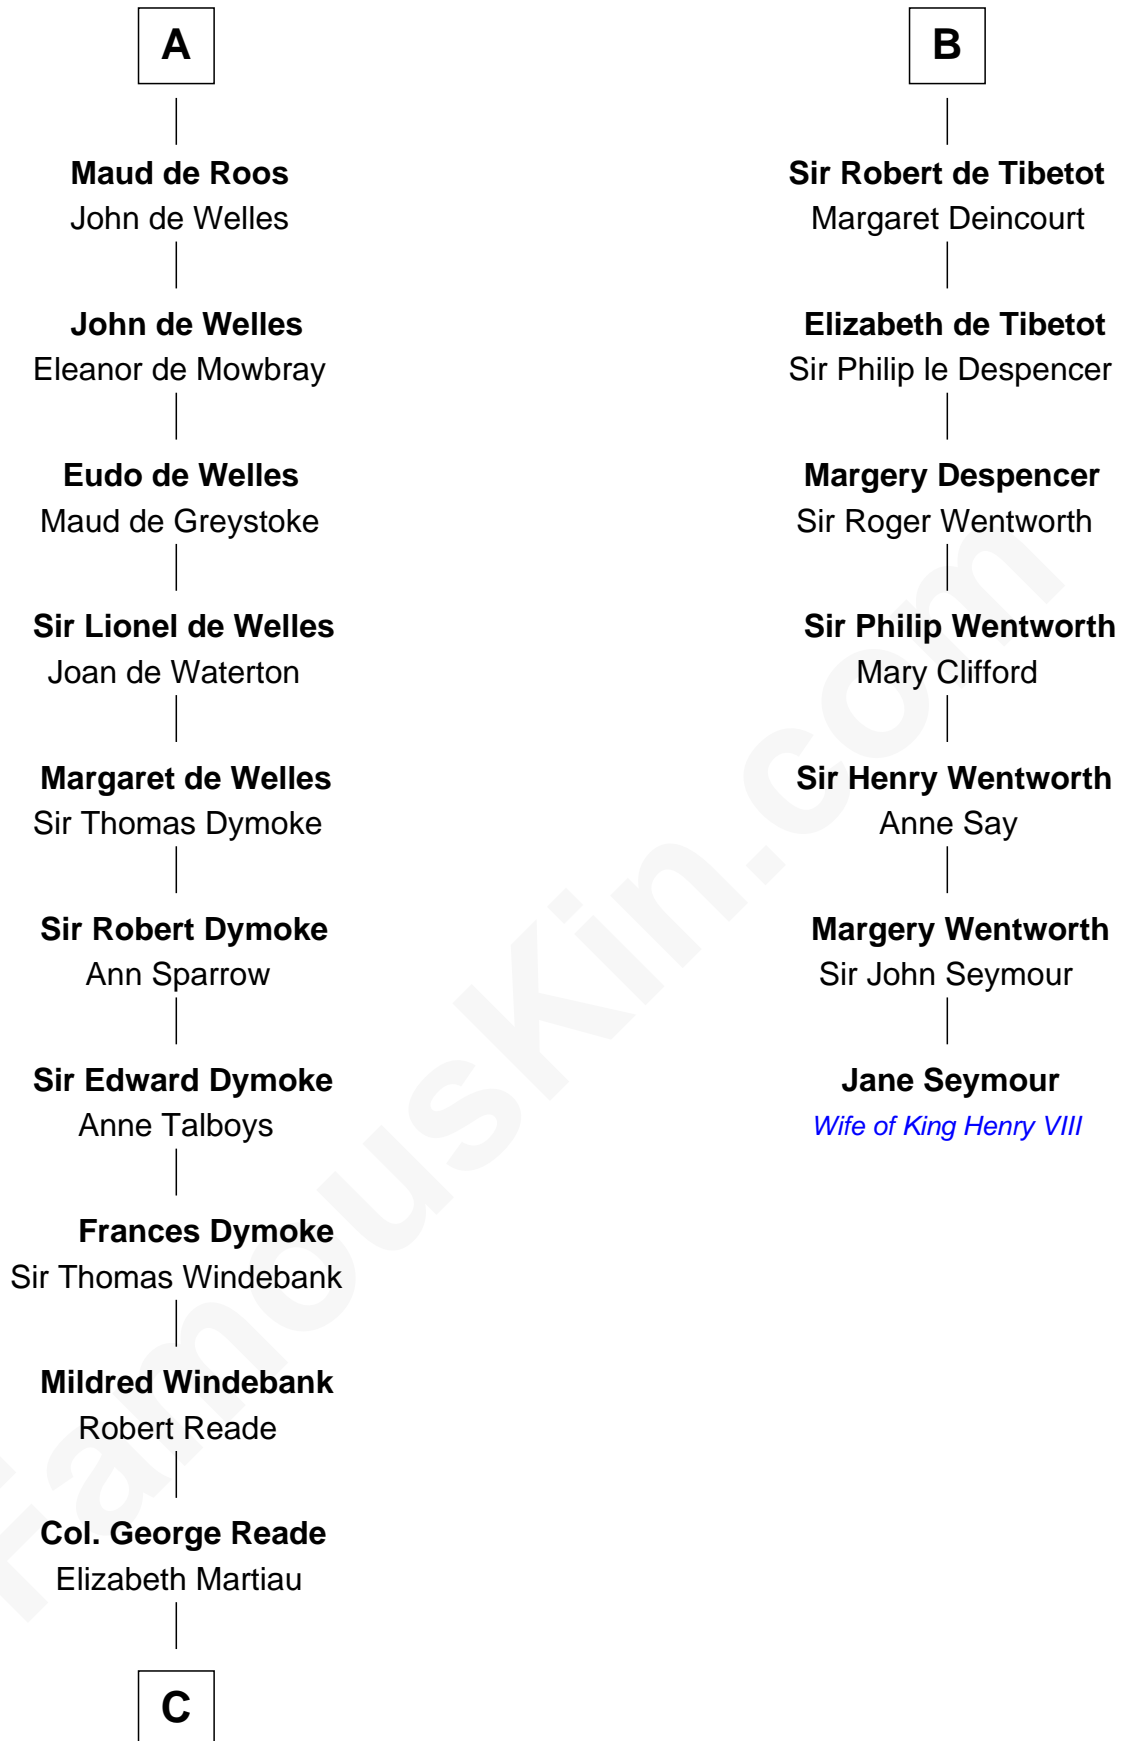

FamousKin.com Relationship Chart of

Meriwether Lewis

Lewis and Clark Expedition

13th cousin 8 times removed of

Jane Seymour

3rd Wife of King Henry VIII

Gerald de Windsor

Nest ferch Rhys

Alice de Montgomery

Gerald FitzMaurice

Eve de Bermingham

Maurice FitzGerald

Juliana - - - - -

Maurice FitzGerald

Maud de Prendergast

Juliana FitzMaurice

Thomas de Clare

Margaret de Clare

Bartholomew de Badlesmere

Margaret de Badlesmere

Sir John de Tivetot

B

C

—
Mildred Reade
Col. Augustine Warner

—
Elizabeth Warner
Col. John Lewis

—
Col. Robert Lewis
Jane Meriwether

—
William Lewis
Lucy Meriwether

—
Meriwether Lewis
Lewis and Clark Expedition

FamousKin.com