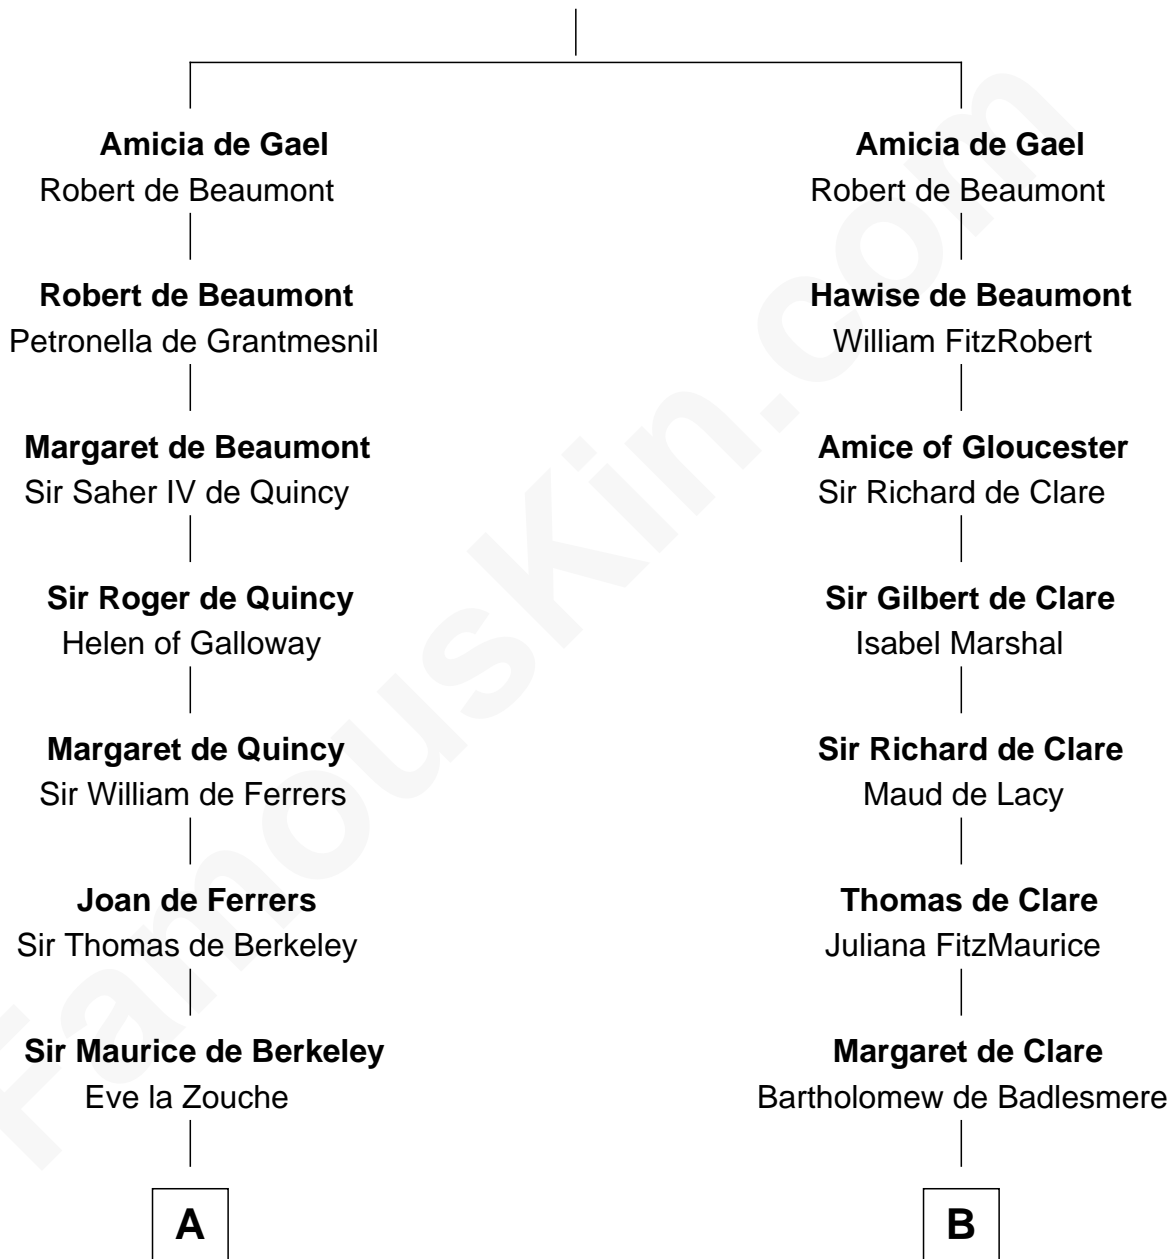

FamousKin.com

Relationship Chart of

Meriwether Lewis

Lewis and Clark Expedition

14th cousin 7 times removed of

Jane Seymour

3rd Wife of King Henry VIII

Ralph de Gael

C

—
Mildred Reade
Col. Augustine Warner

—
Elizabeth Warner
Col. John Lewis

—
Col. Robert Lewis
Jane Meriwether

—
William Lewis
Lucy Meriwether

—
Meriwether Lewis
Lewis and Clark Expedition

FamousKin.com