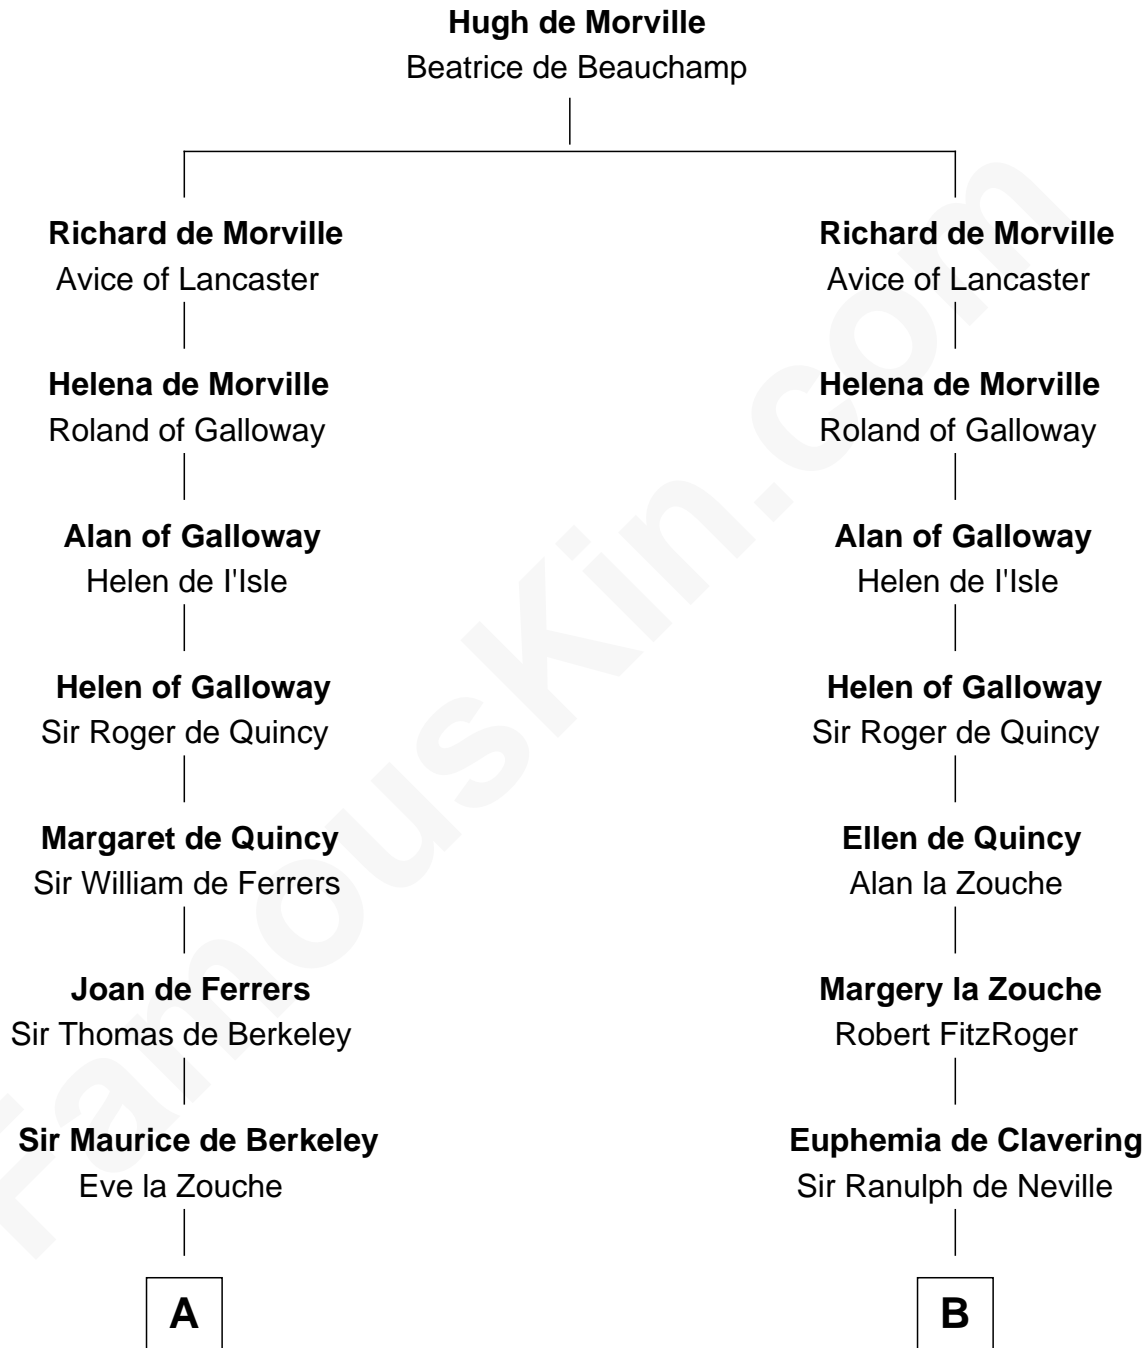

# FamousKin.com Relationship Chart of

**Meriwether Lewis**

*Lewis and Clark Expedition*

14th cousin 7 times removed of

**Jane Seymour**

*3rd Wife of King Henry VIII*

**C**

—  
**Mildred Reade**  
Col. Augustine Warner

—  
**Elizabeth Warner**  
Col. John Lewis

—  
**Col. Robert Lewis**  
Jane Meriwether

—  
**William Lewis**  
Lucy Meriwether

—  
**Meriwether Lewis**  
*Lewis and Clark Expedition*

FamousKin.com