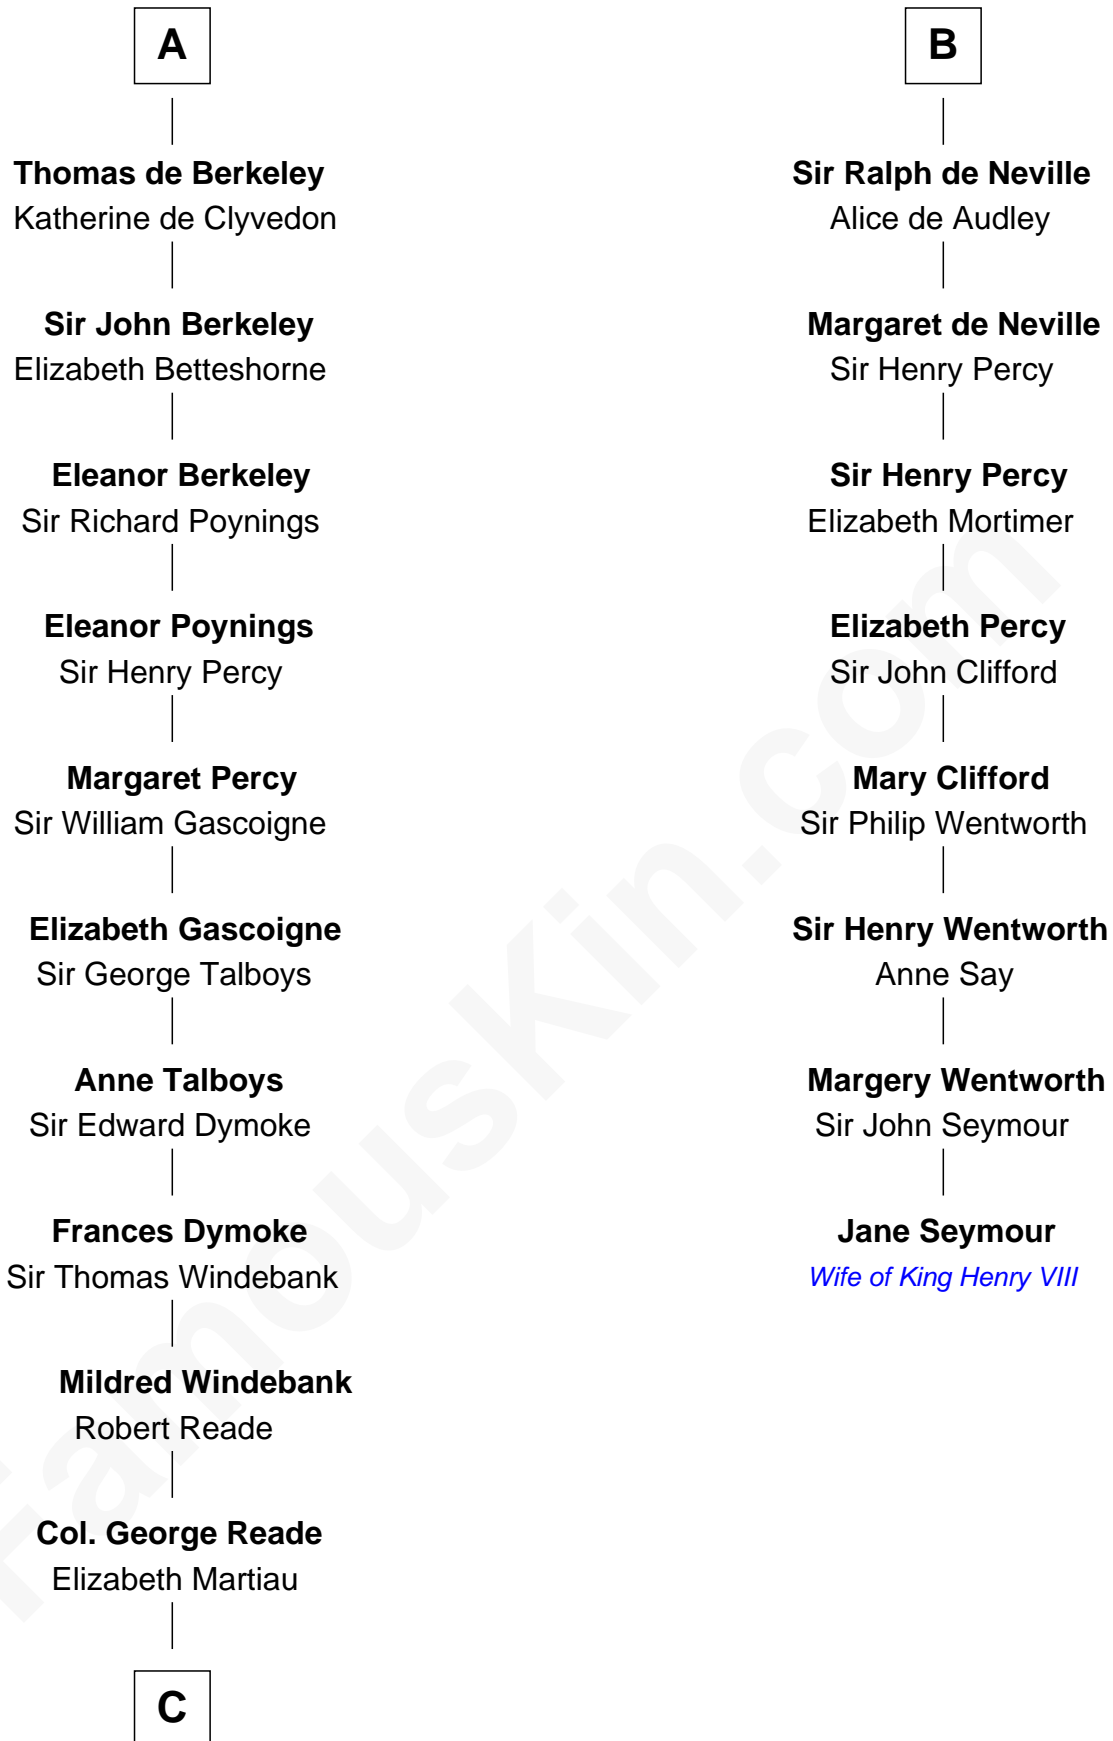

# FamousKin.com Relationship Chart of

**Meriwether Lewis**

*Lewis and Clark Expedition*

14th cousin 7 times removed of

**Jane Seymour**

*3rd Wife of King Henry VIII*

**C**

—  
**Mildred Reade**  
Col. Augustine Warner

—  
**Elizabeth Warner**  
Col. John Lewis

—  
**Col. Robert Lewis**  
Jane Meriwether

—  
**William Lewis**  
Lucy Meriwether

—  
**Meriwether Lewis**  
*Lewis and Clark Expedition*

FamousKin.com