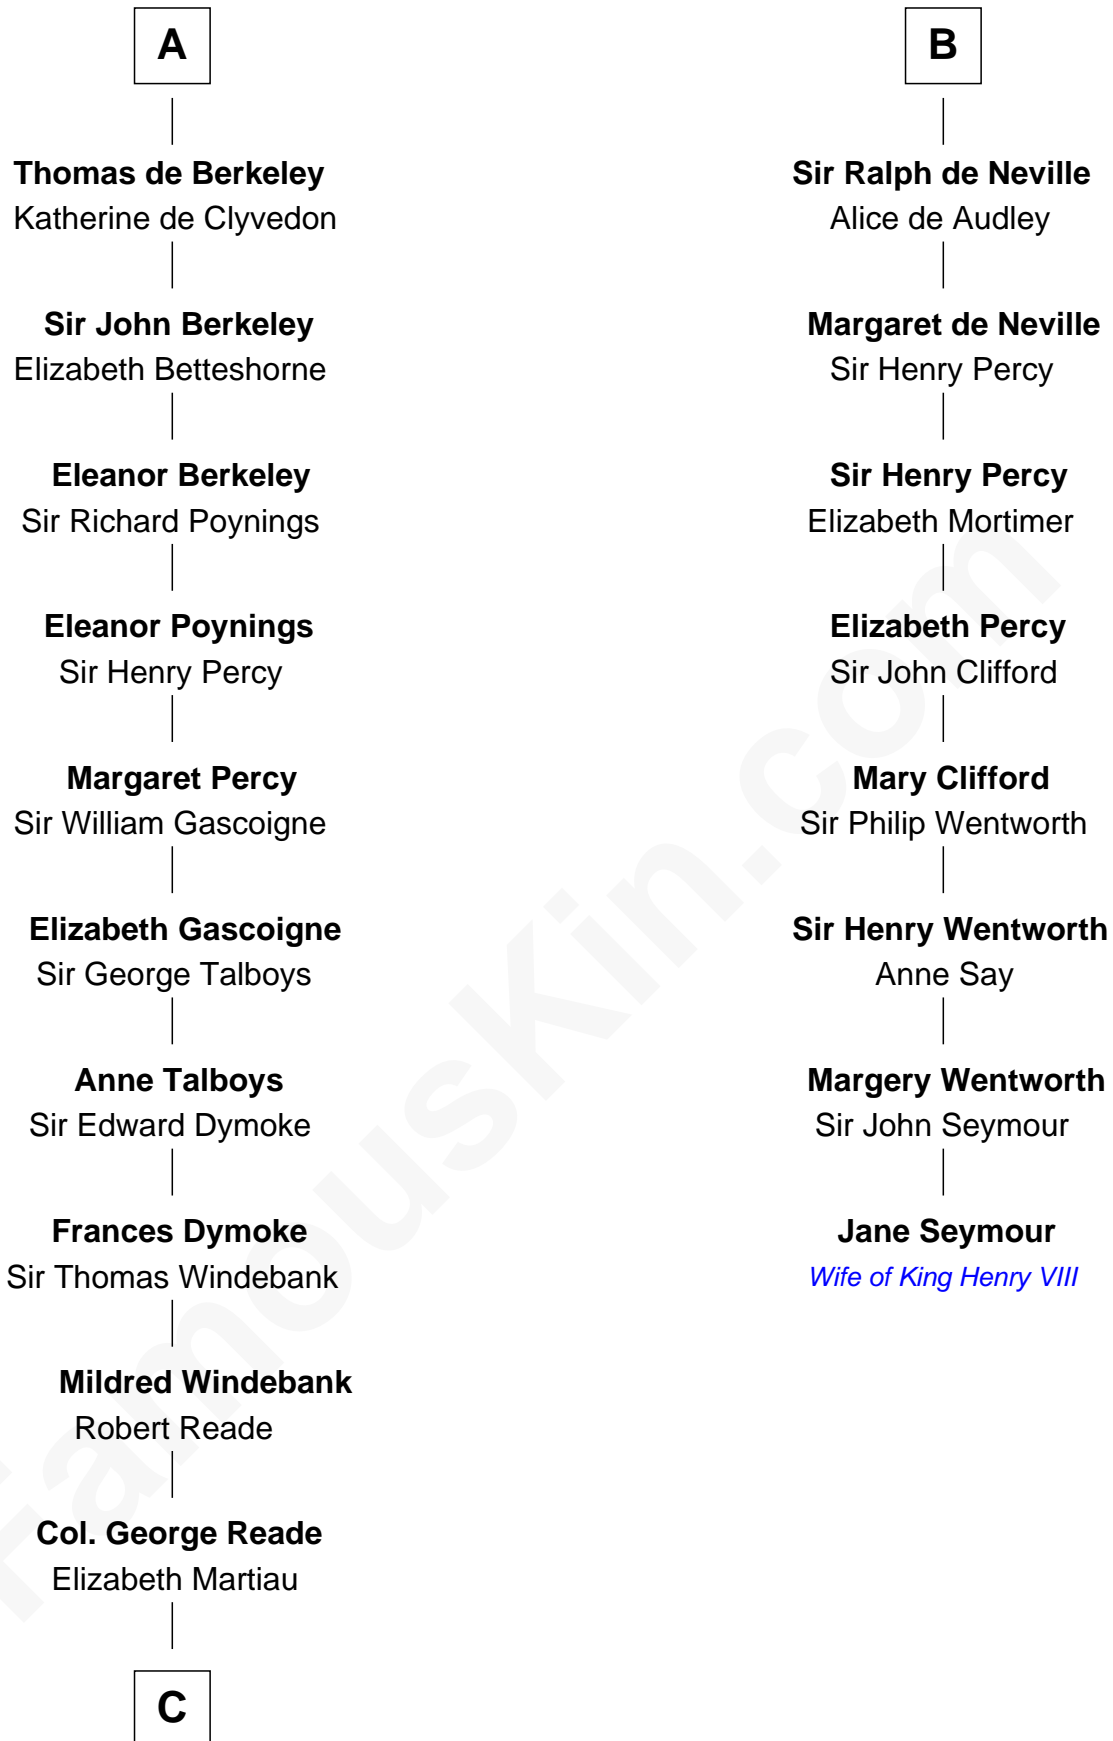

FamousKin.com

Relationship Chart of

Meriwether Lewis

Lewis and Clark Expedition

14th cousin 7 times removed of

Jane Seymour

3rd Wife of King Henry VIII

Waltheof of Dunbar

Gunnild of Dunbar

Uhtred of Galloway

Roland of Galloway

Helena de Morville

Alan of Galloway

Helen de l'Isle

Helen of Galloway

Sir Roger de Quincy

Ellen de Quincy

Alan la Zouche

Margery la Zouche

Robert FitzRoger

Euphemia de Clavering

Sir Ranulph de Neville

B

C