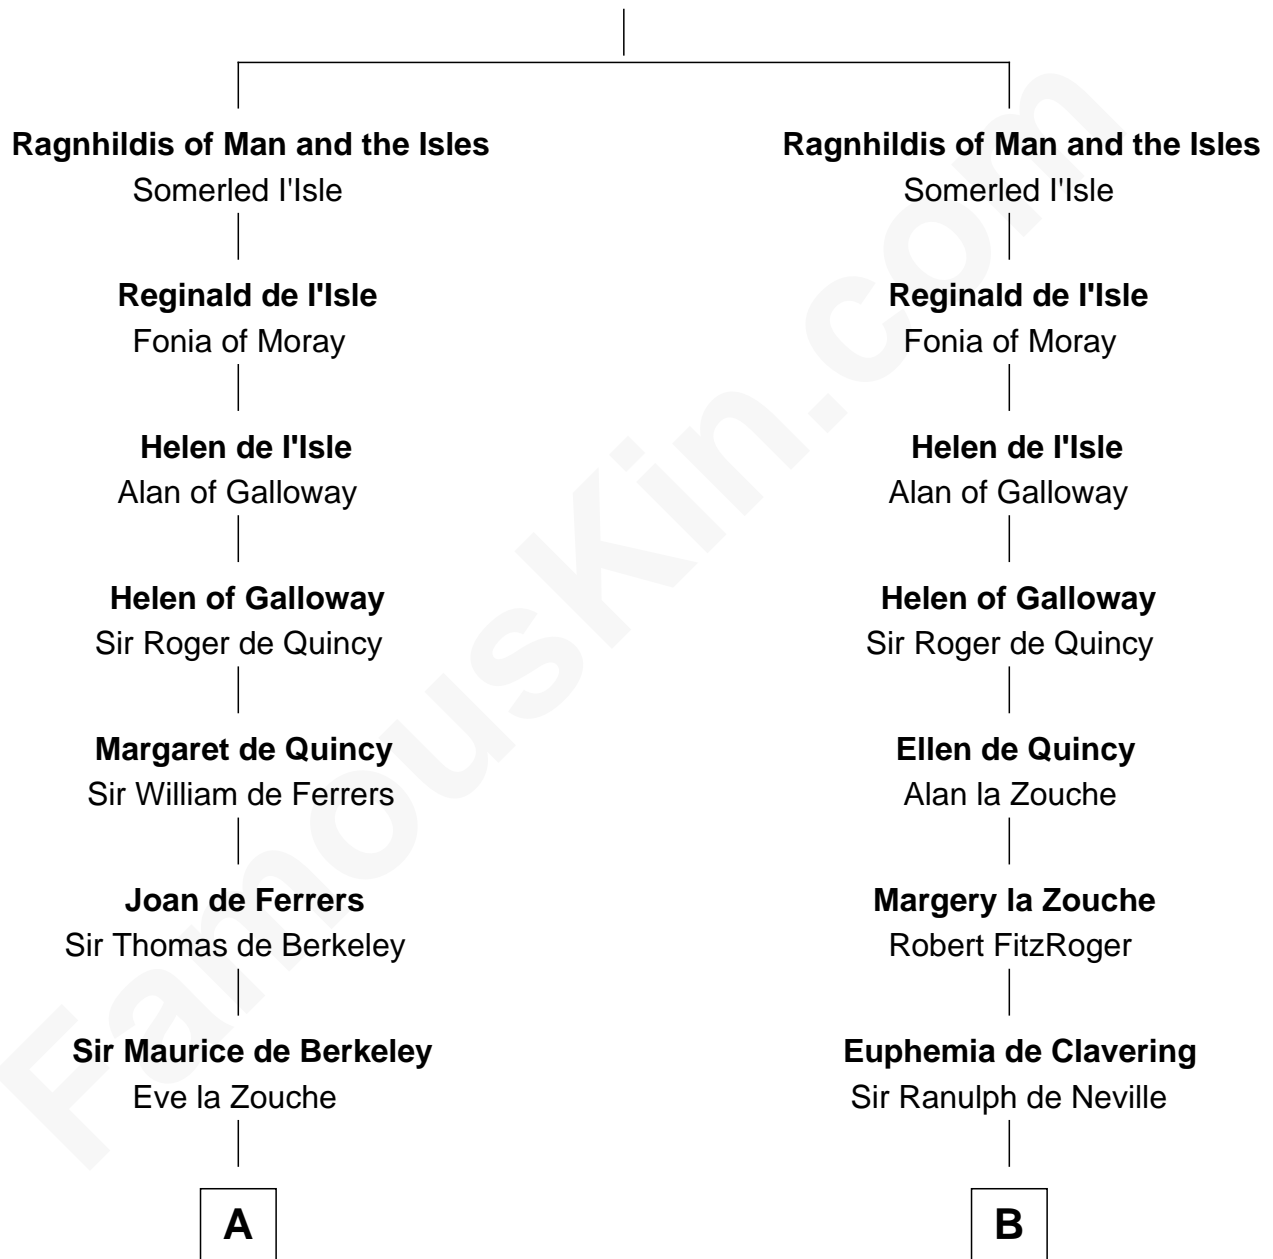

FamousKin.com

Relationship Chart of

Meriwether Lewis

Lewis and Clark Expedition

14th cousin 7 times removed of

Jane Seymour

3rd Wife of King Henry VIII

King Olave of Man and the Isles

Affrica of Galloway

C

—
Mildred Reade
Col. Augustine Warner

—
Elizabeth Warner
Col. John Lewis

—
Col. Robert Lewis
Jane Meriwether

—
William Lewis
Lucy Meriwether

—
Meriwether Lewis
Lewis and Clark Expedition