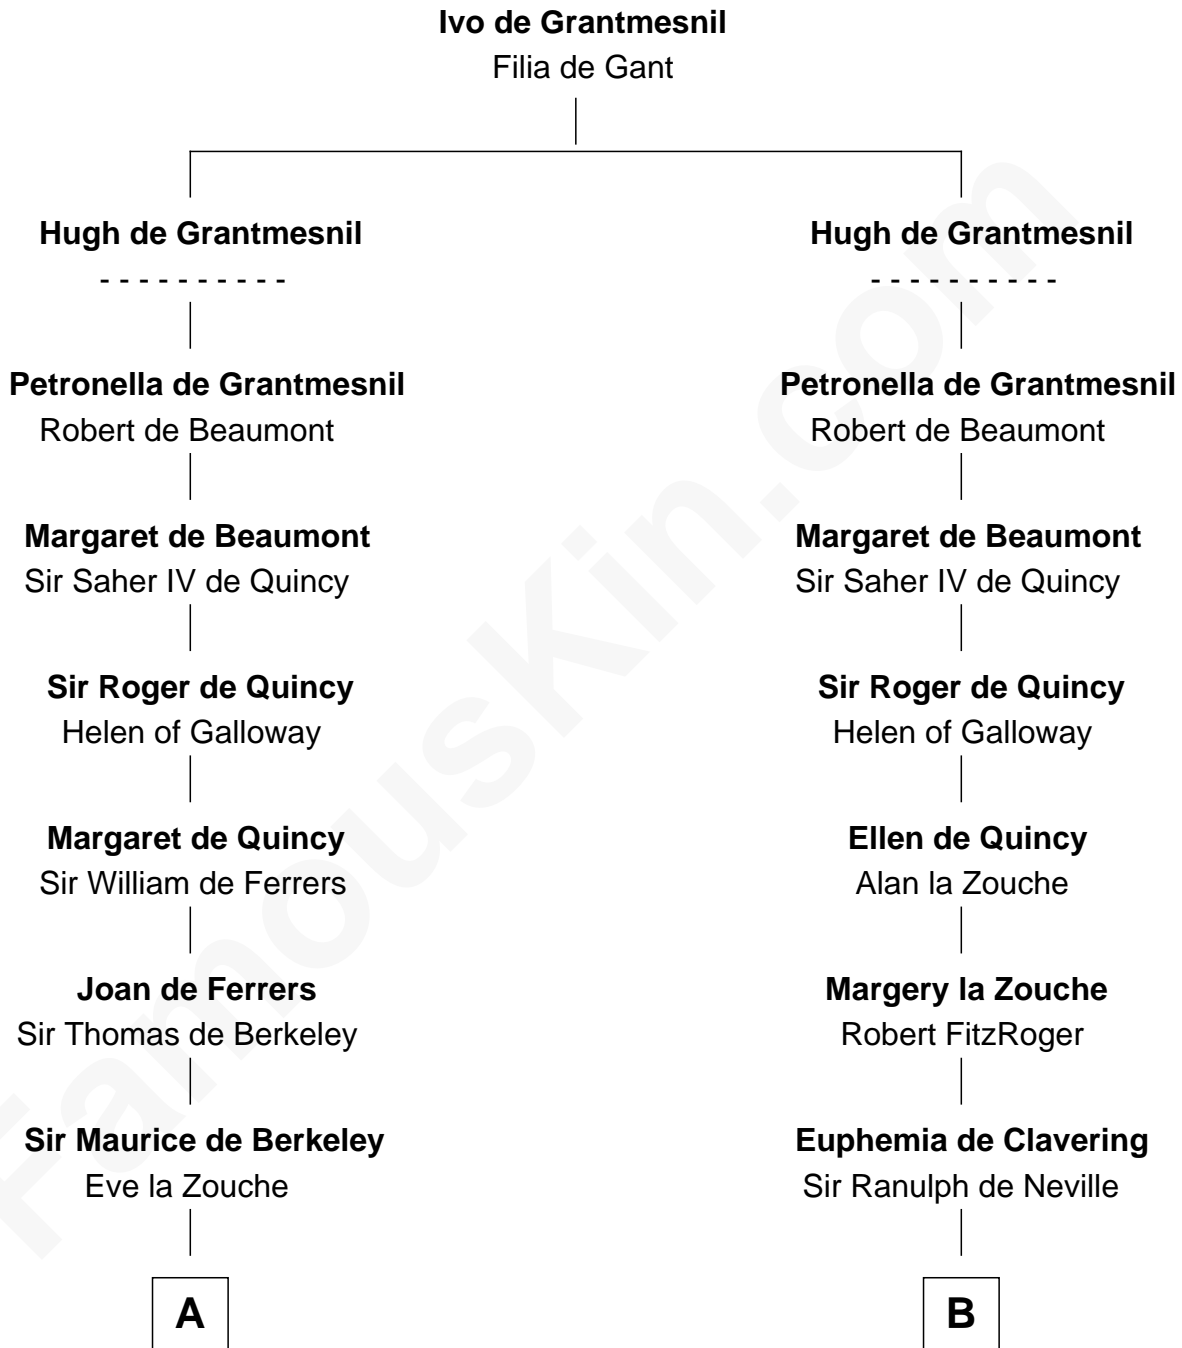

FamousKin.com

Relationship Chart of

Meriwether Lewis

Lewis and Clark Expedition

14th cousin 7 times removed of

Jane Seymour

3rd Wife of King Henry VIII

C

—
Mildred Reade
Col. Augustine Warner

—
Elizabeth Warner
Col. John Lewis

—
Col. Robert Lewis
Jane Meriwether

—
William Lewis
Lucy Meriwether

—
Meriwether Lewis
Lewis and Clark Expedition

FamousKin.com