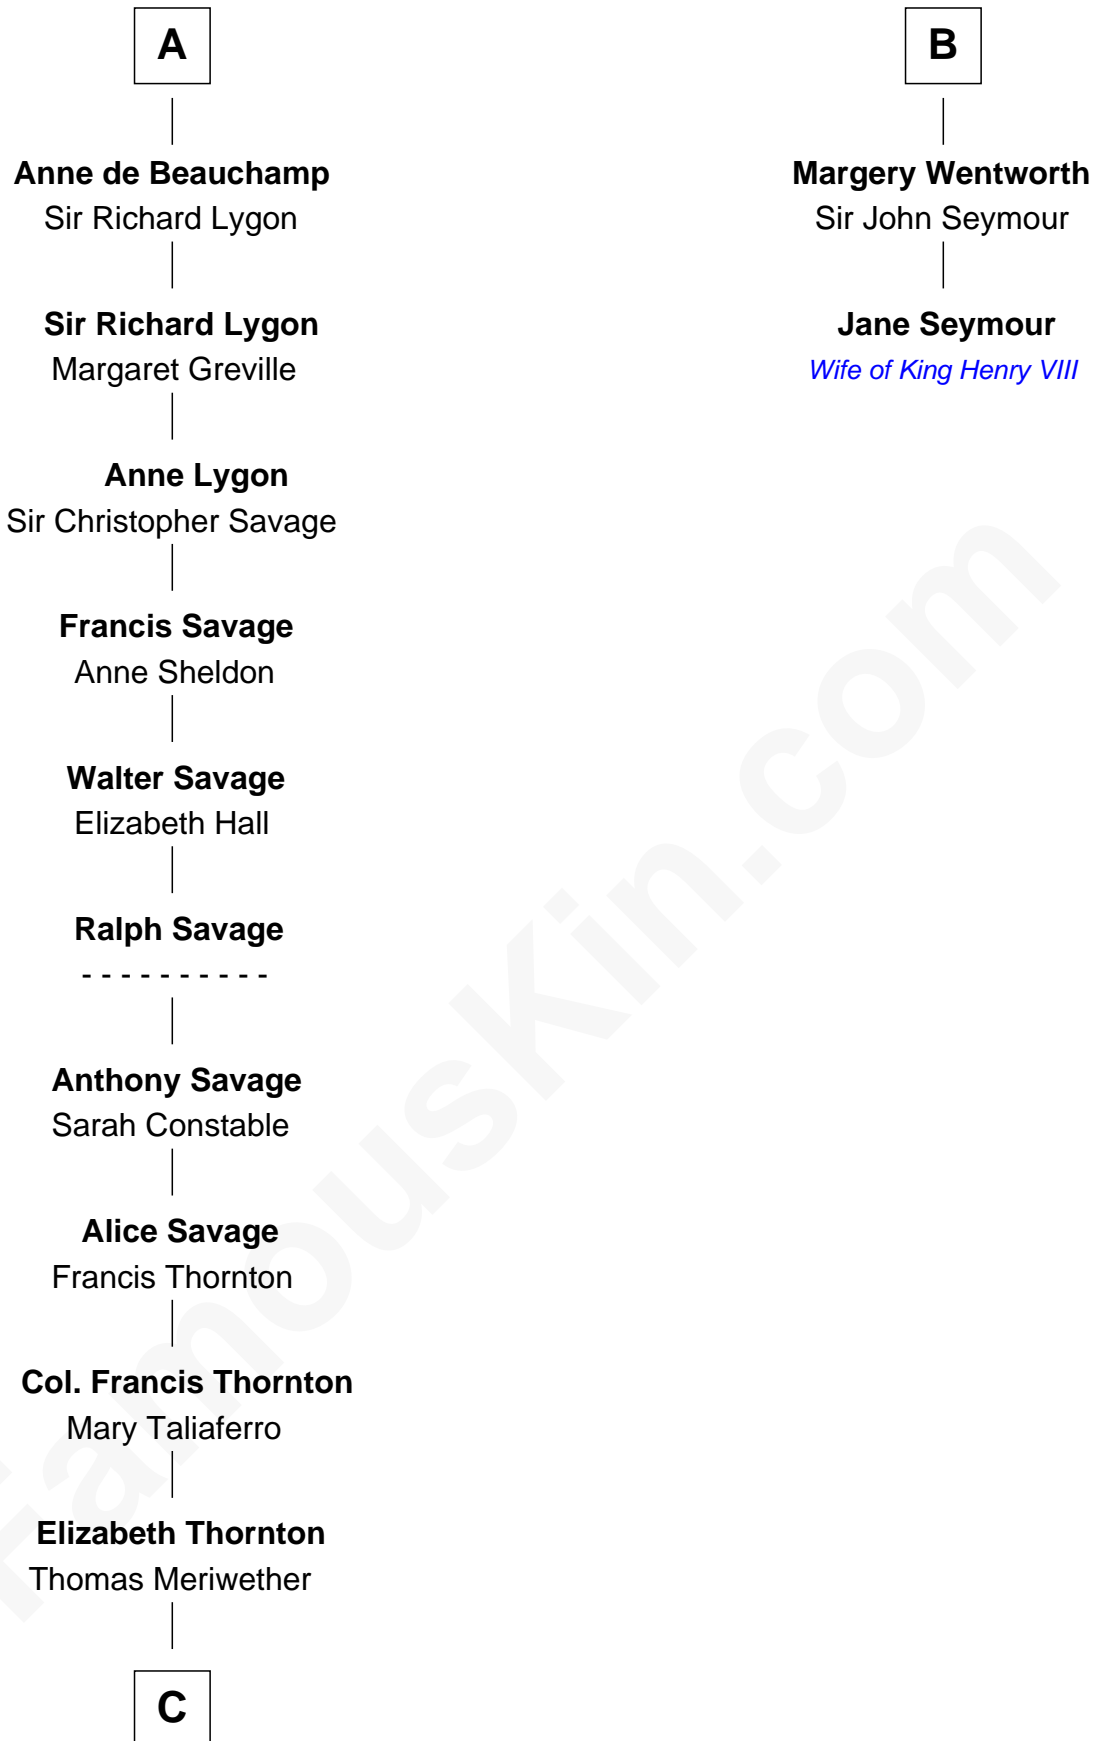

## Relationship Chart of

### Meriwether Lewis

*Lewis and Clark Expedition*

8th cousin 10 times removed of

### Jane Seymour

*3rd Wife of King Henry VIII*

**C**

—  
**Lucy Meriwether**

William Lewis

—  
**Meriwether Lewis**

*Lewis and Clark Expedition*

FamousKin.com