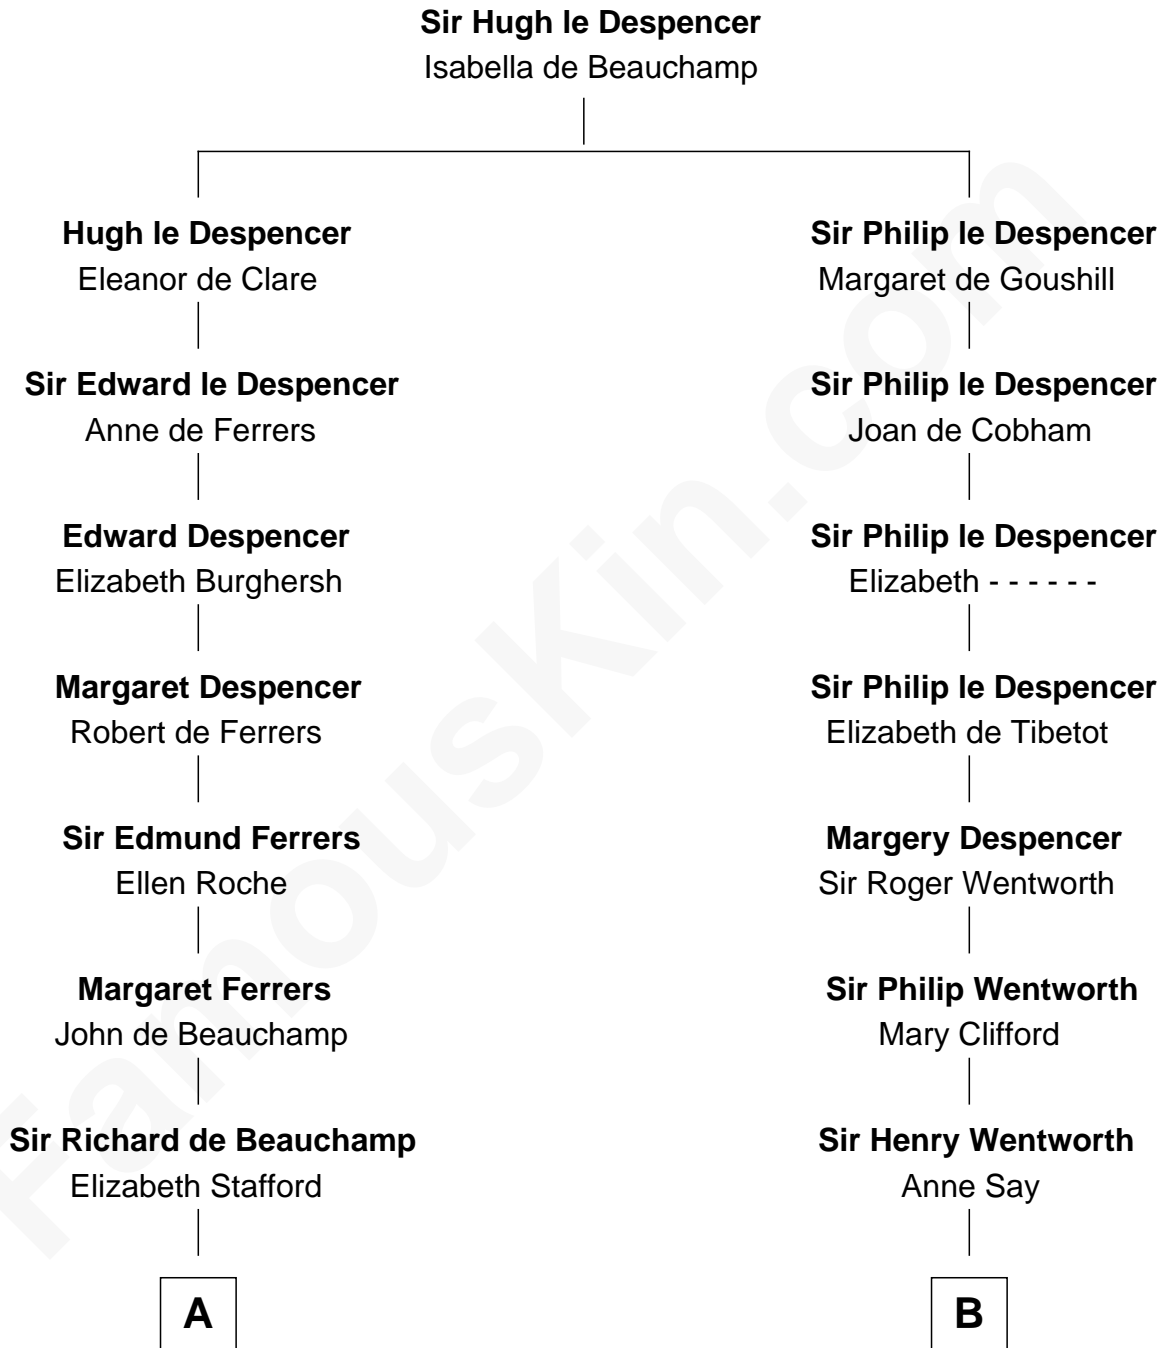

## Relationship Chart of

### Meriwether Lewis

*Lewis and Clark Expedition*

8th cousin 10 times removed of

### Jane Seymour

*3rd Wife of King Henry VIII*

**C**

—  
**Lucy Meriwether**

William Lewis

—  
**Meriwether Lewis**

*Lewis and Clark Expedition*

FamousKin.com