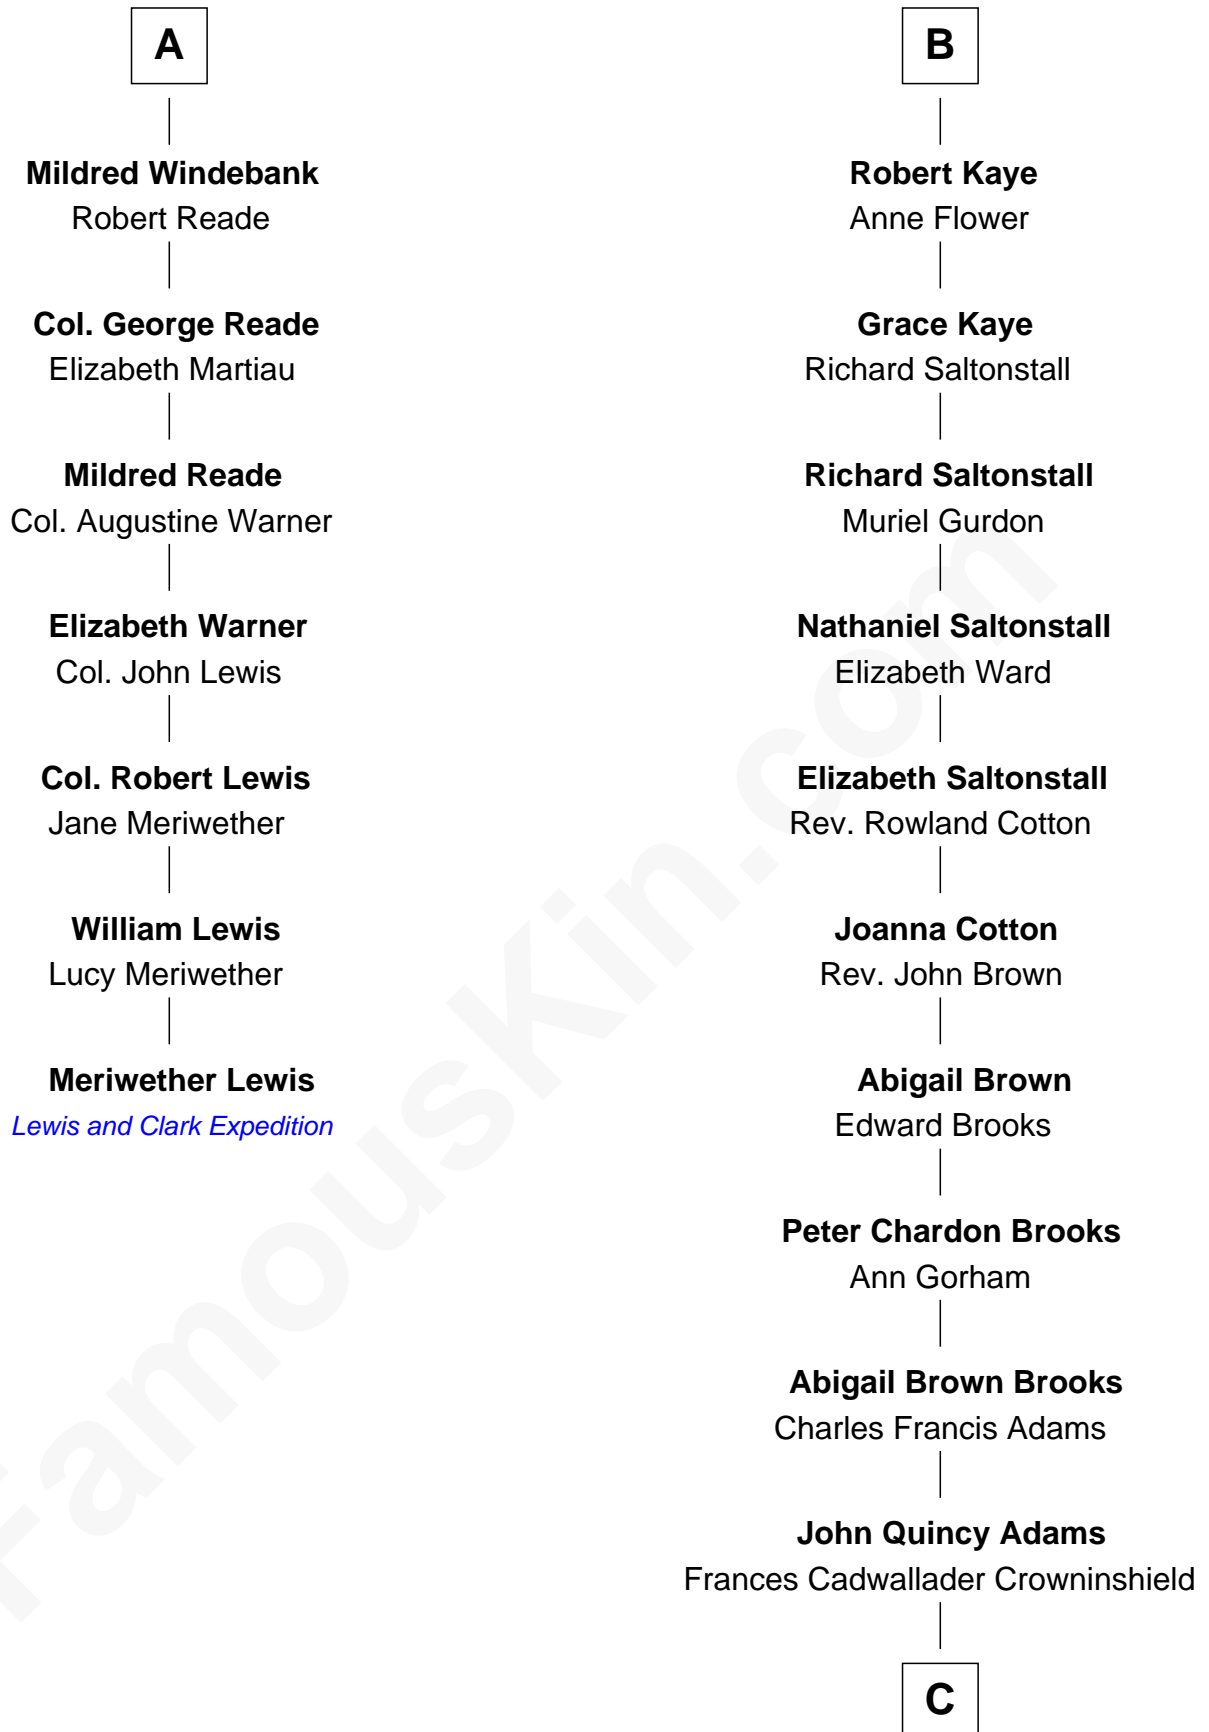

# FamousKin.com Relationship Chart of

**Meriwether Lewis**

*Lewis and Clark Expedition*

13th cousin 6 times removed of

**John Adams Morgan**

*1952 Olympic Sailing Gold Medalist*

**Sir Roger de Clifford**

Maud de Beauchamp

Sir John Melton

**Margaret Melton**

John Markenfield

**John Markenfield**

Margaret Hopton

**Sir Thomas Markenfield**

Eleanor Conyers

**Sir Ninian Markenfield**

Dorothy Gascoigne

**Alice Markenfield**

Sir Robert Mauleverer

**Dorothy Mauleverer**

John Kaye

**B**

C

Charles Francis Adams