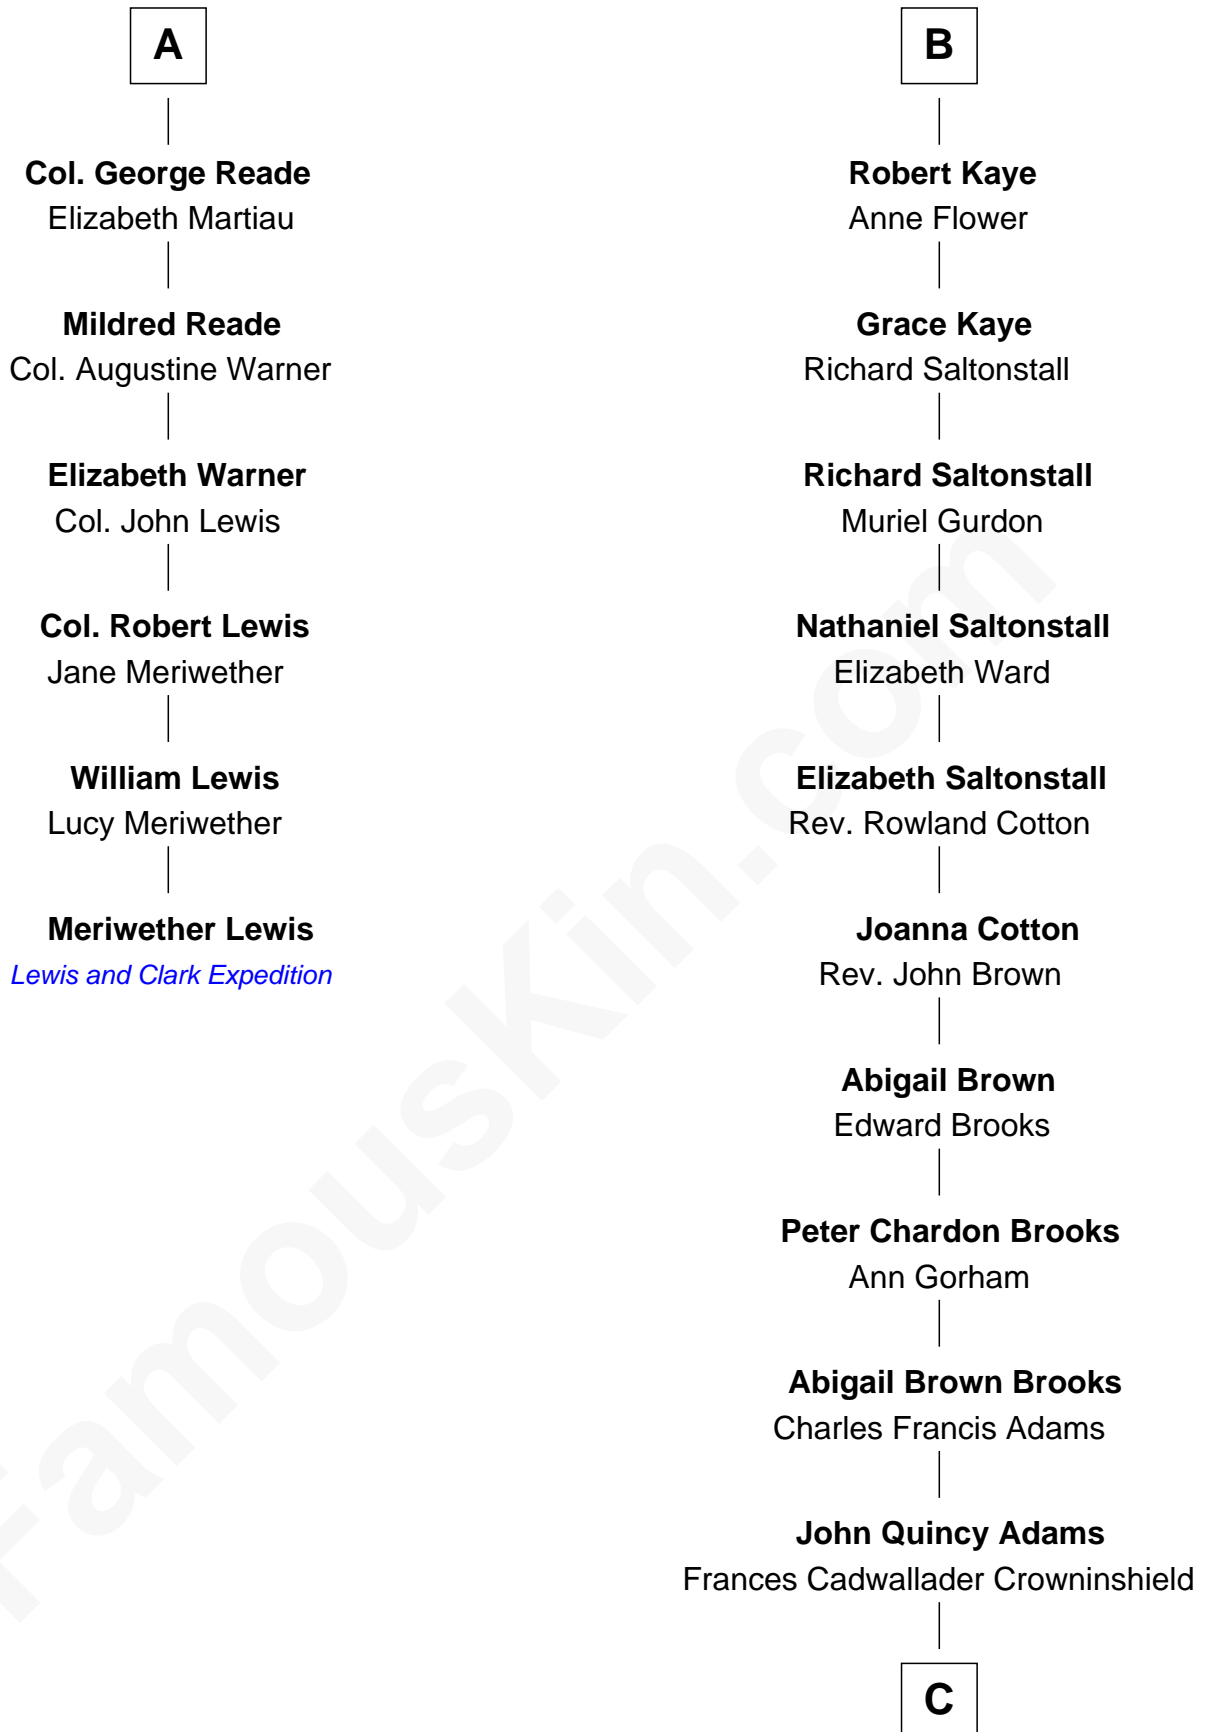

FamousKin.com Relationship Chart of

Meriwether Lewis

Lewis and Clark Expedition

12th cousin 7 times removed of

John Adams Morgan

1952 Olympic Sailing Gold Medalist

William Pert
Joan le Scrope

C