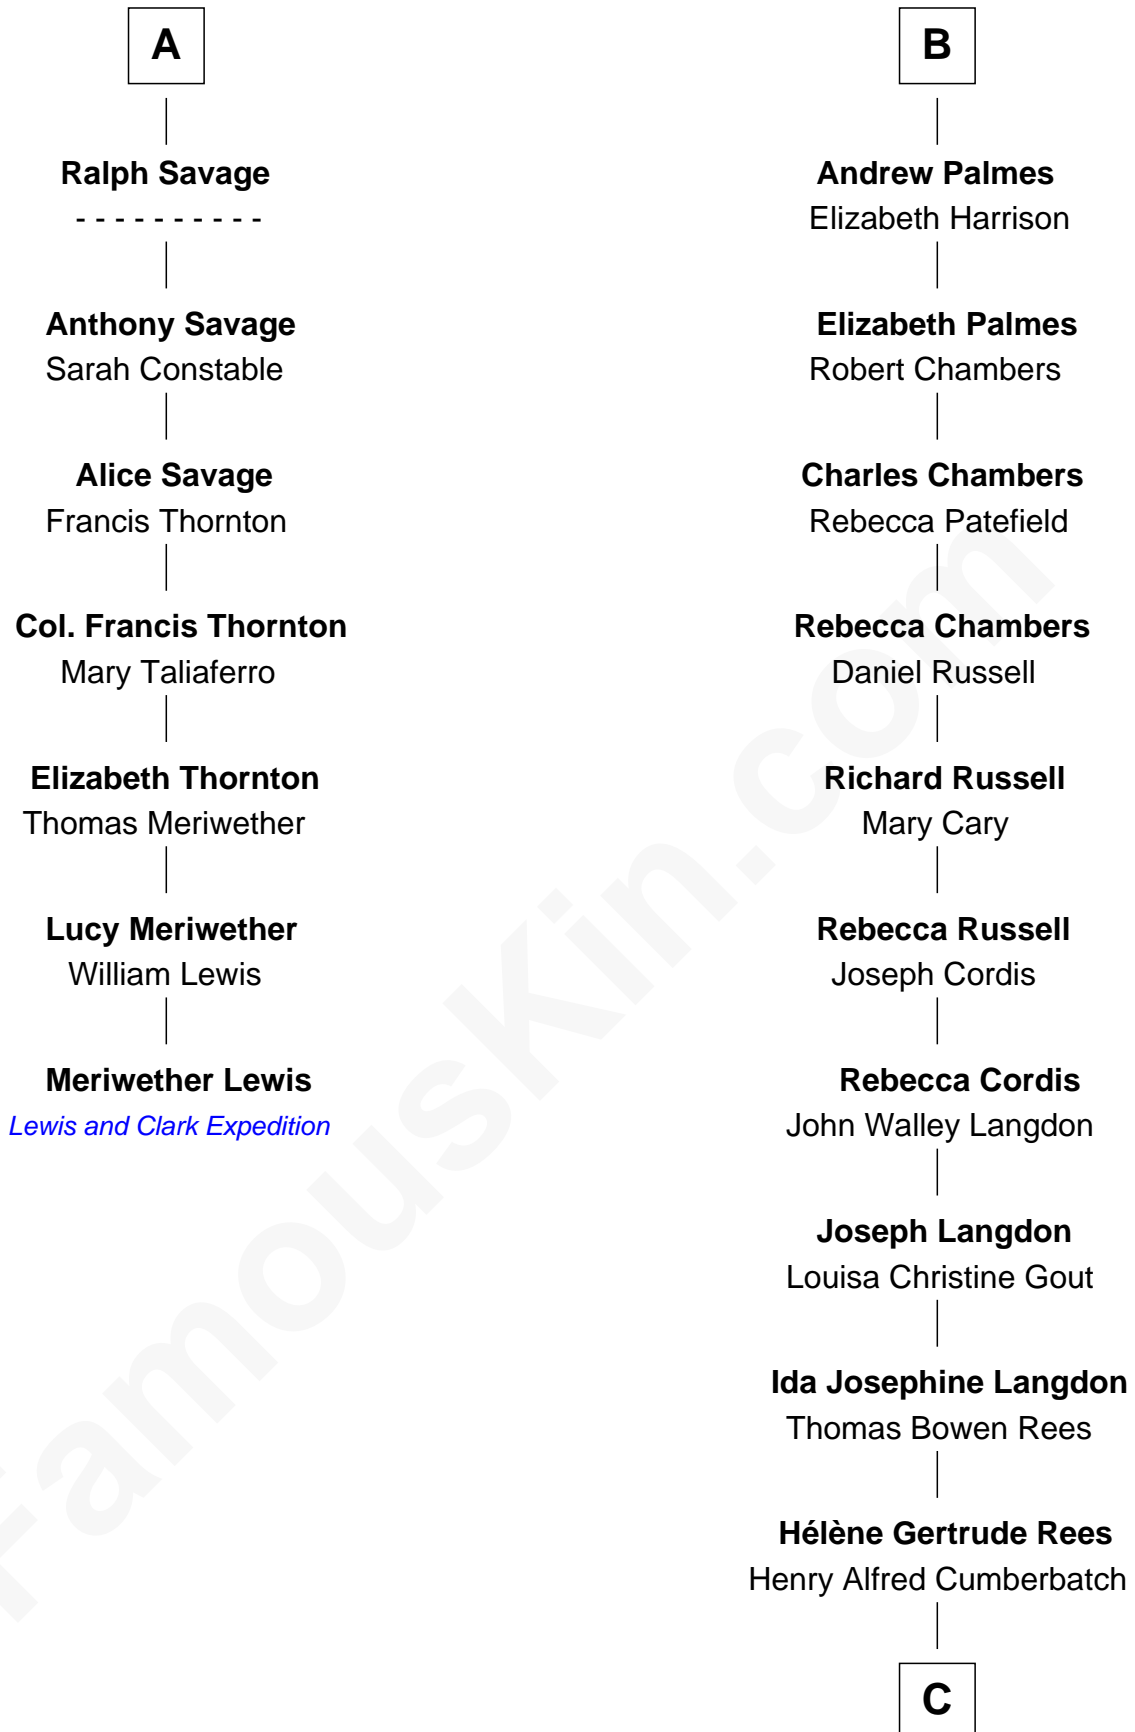

# FamousKin.com Relationship Chart of

**Meriwether Lewis**

*Lewis and Clark Expedition*

13th cousin 6 times removed of

**Benedict Cumberbatch**

*Movie, Television and Stage Actor*

**Sir Edmund Ferrers**

Ellen Roche

C

**Henry Carlton Cumberbatch**

Pauline Ellen Laing Congdon

**Timothy Carlton Congdon Cumberbatch**

Wanda Ventham

**Benedict Cumberbatch**

*Movie, Television and Stage Actor*

FamousKin.com