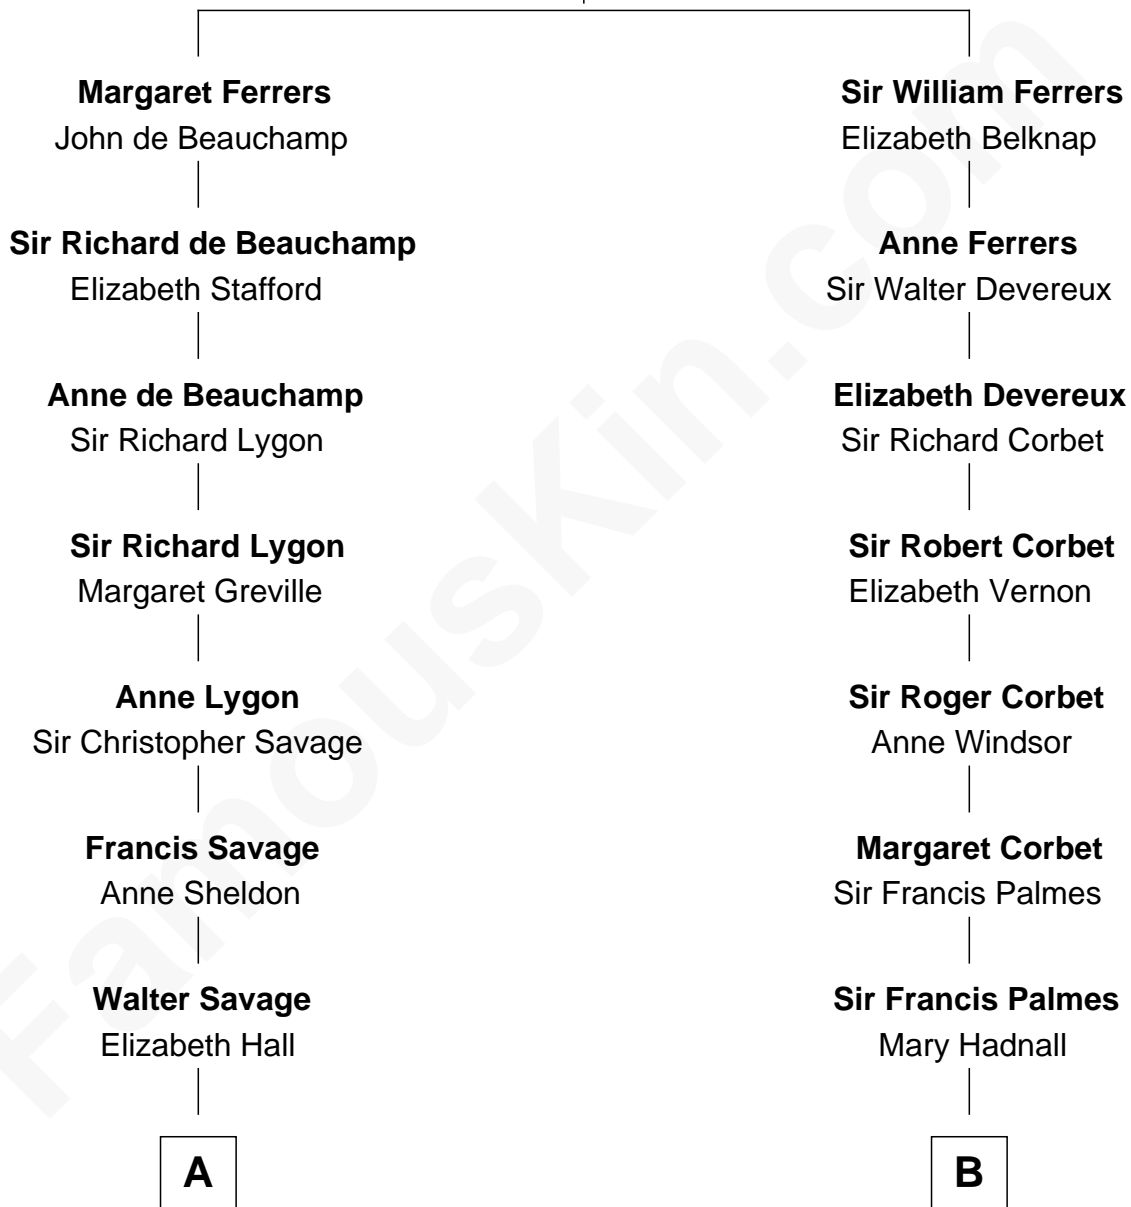

# FamousKin.com Relationship Chart of

**Meriwether Lewis**

*Lewis and Clark Expedition*

13th cousin 6 times removed of

**Benedict Cumberbatch**

*Movie, Television and Stage Actor*

**Sir Edmund Ferrers**

Ellen Roche

C

**Henry Carlton Cumberbatch**

Pauline Ellen Laing Congdon

**Timothy Carlton Congdon Cumberbatch**

Wanda Ventham

**Benedict Cumberbatch**

*Movie, Television and Stage Actor*

FamousKin.com