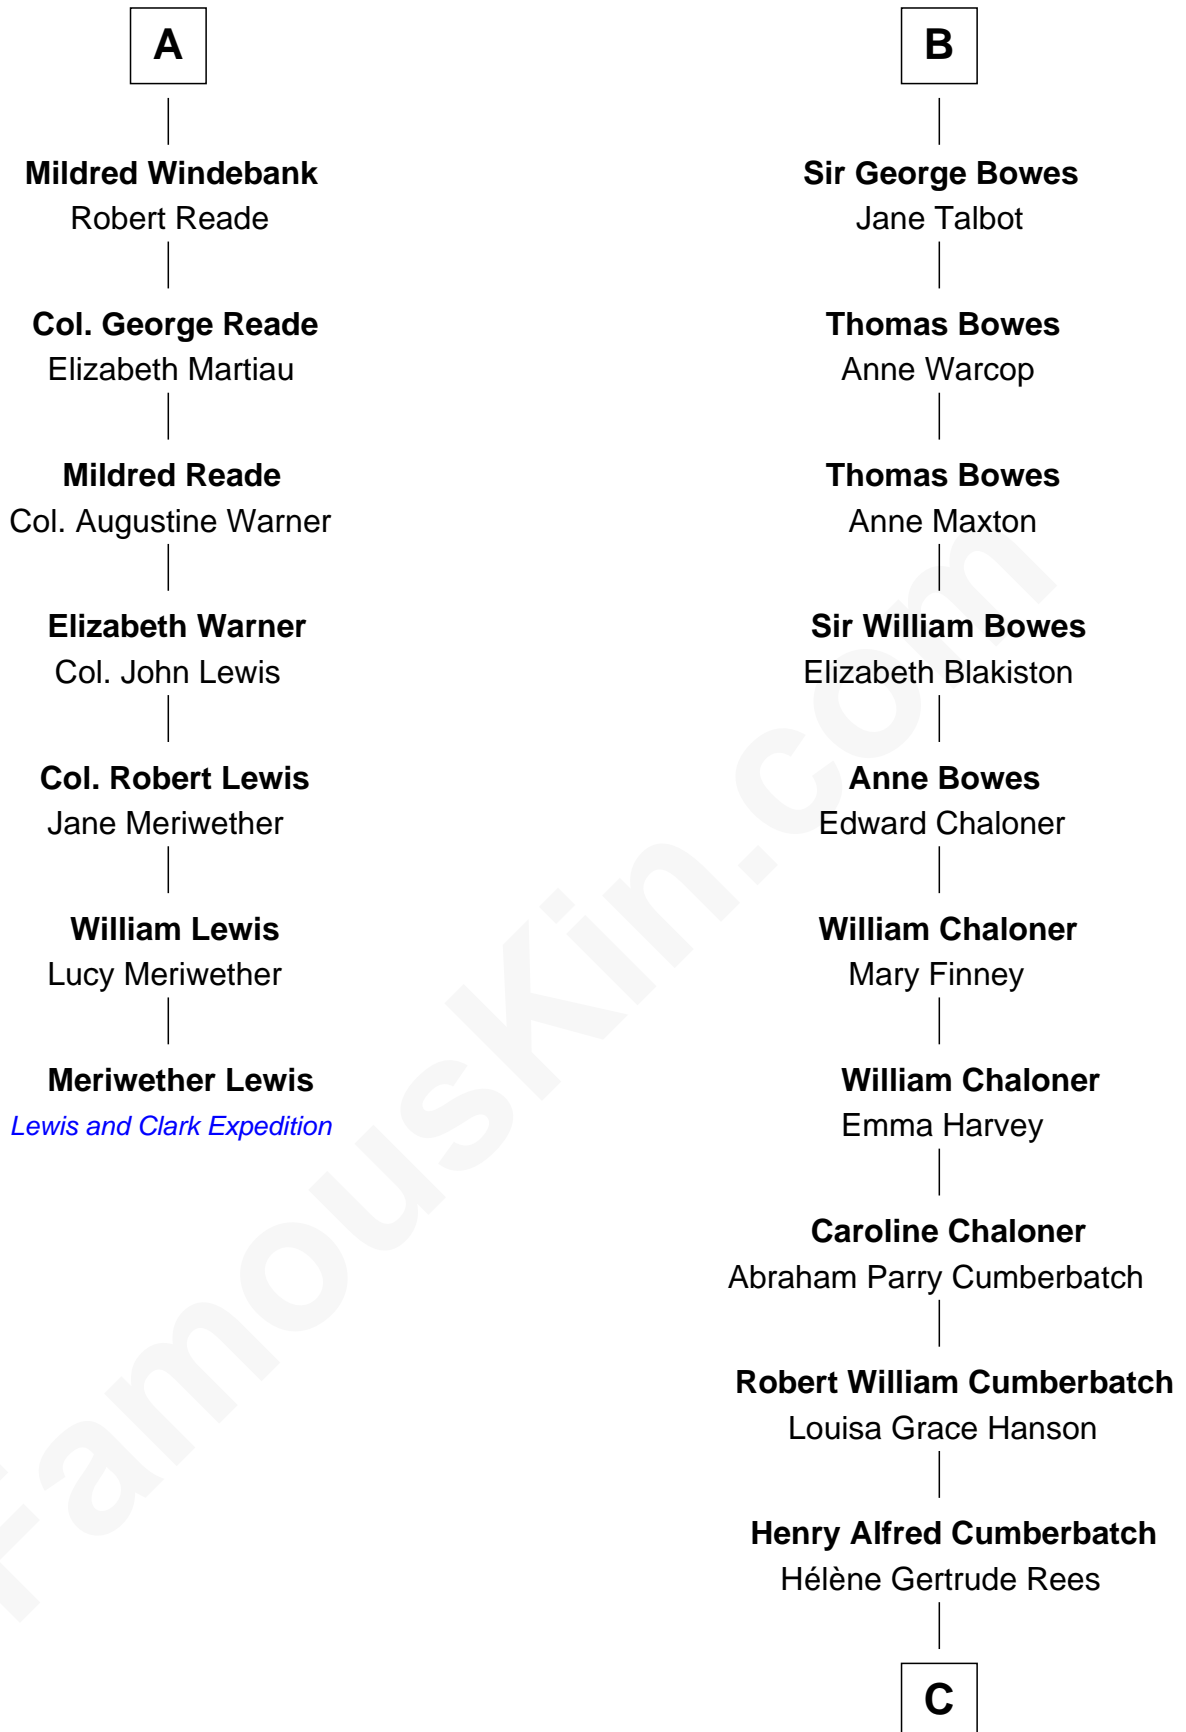

FamousKin.com Relationship Chart of

Meriwether Lewis

Lewis and Clark Expedition

13th cousin 6 times removed of

Benedict Cumberbatch

Movie, Television and Stage Actor

C

Henry Carlton Cumberbatch