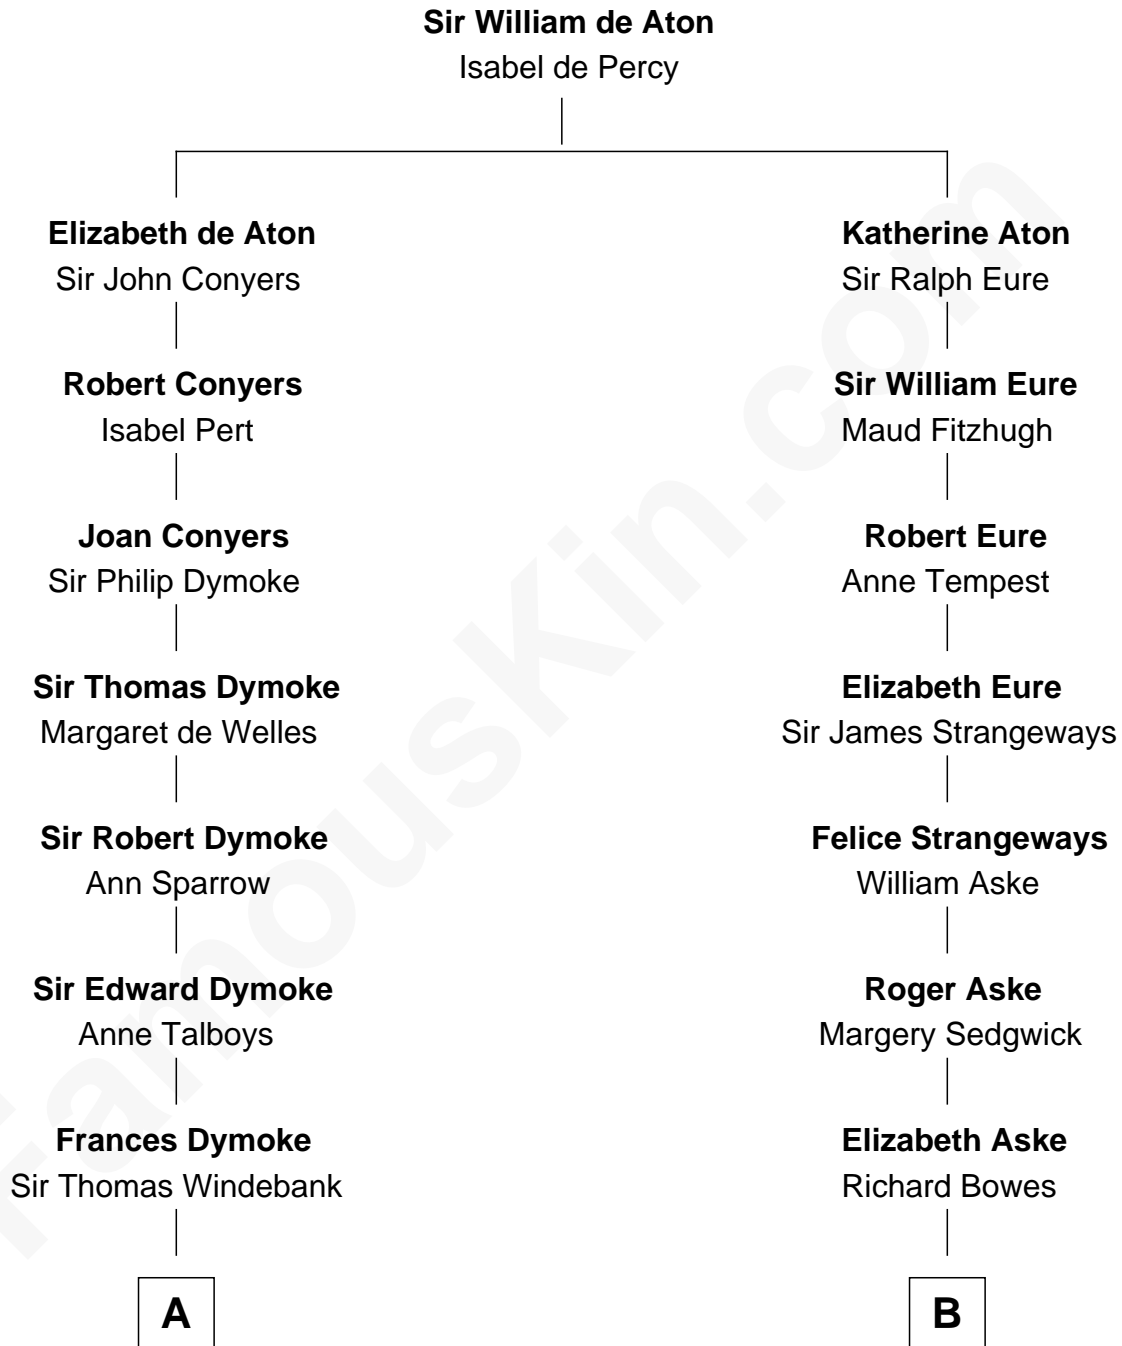

FamousKin.com Relationship Chart of

Meriwether Lewis

Lewis and Clark Expedition

13th cousin 6 times removed of

Benedict Cumberbatch

Movie, Television and Stage Actor

C

Henry Carlton Cumberbatch