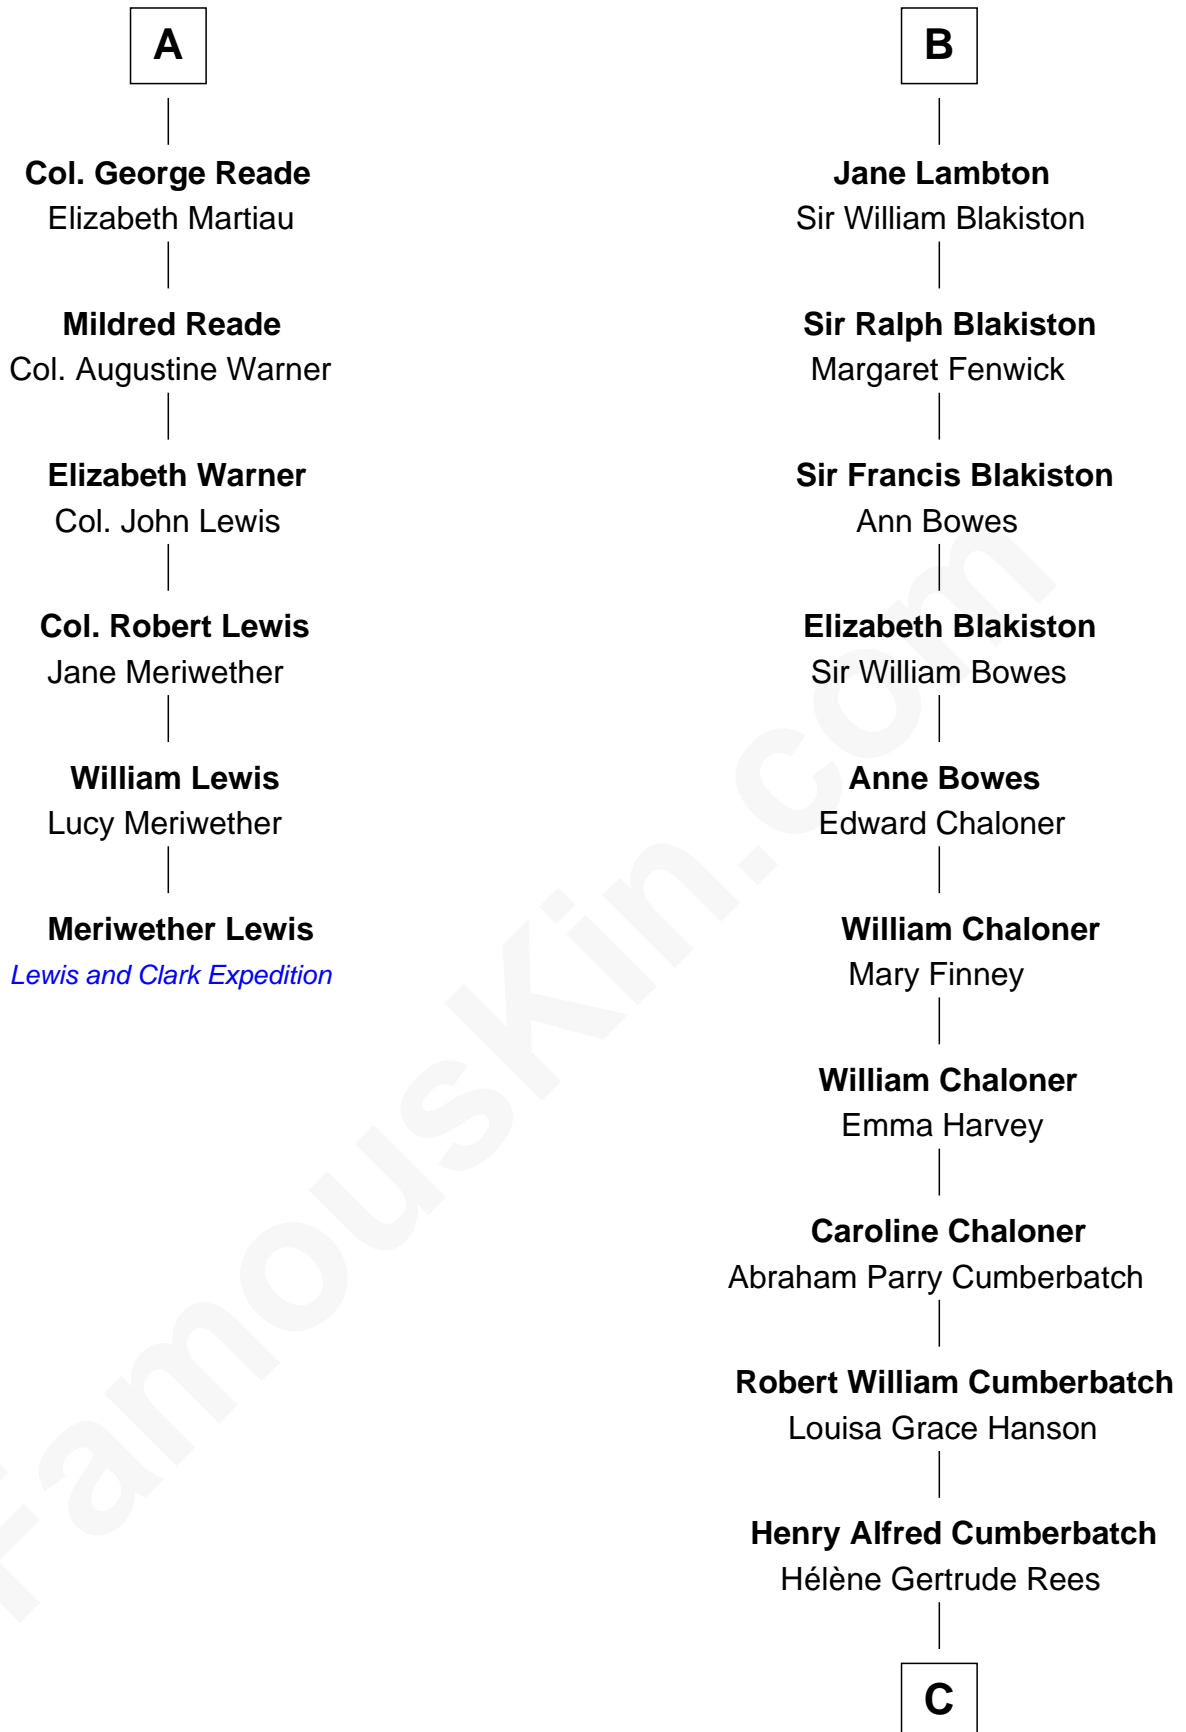

# FamousKin.com Relationship Chart of

**Meriwether Lewis**

*Lewis and Clark Expedition*

12th cousin 7 times removed of

**Benedict Cumberbatch**

*Movie, Television and Stage Actor*

C

**Henry Carlton Cumberbatch**

Pauline Ellen Laing Congdon

**Timothy Carlton Congdon Cumberbatch**

Wanda Ventham

**Benedict Cumberbatch**

*Movie, Television and Stage Actor*

FamousKin.com