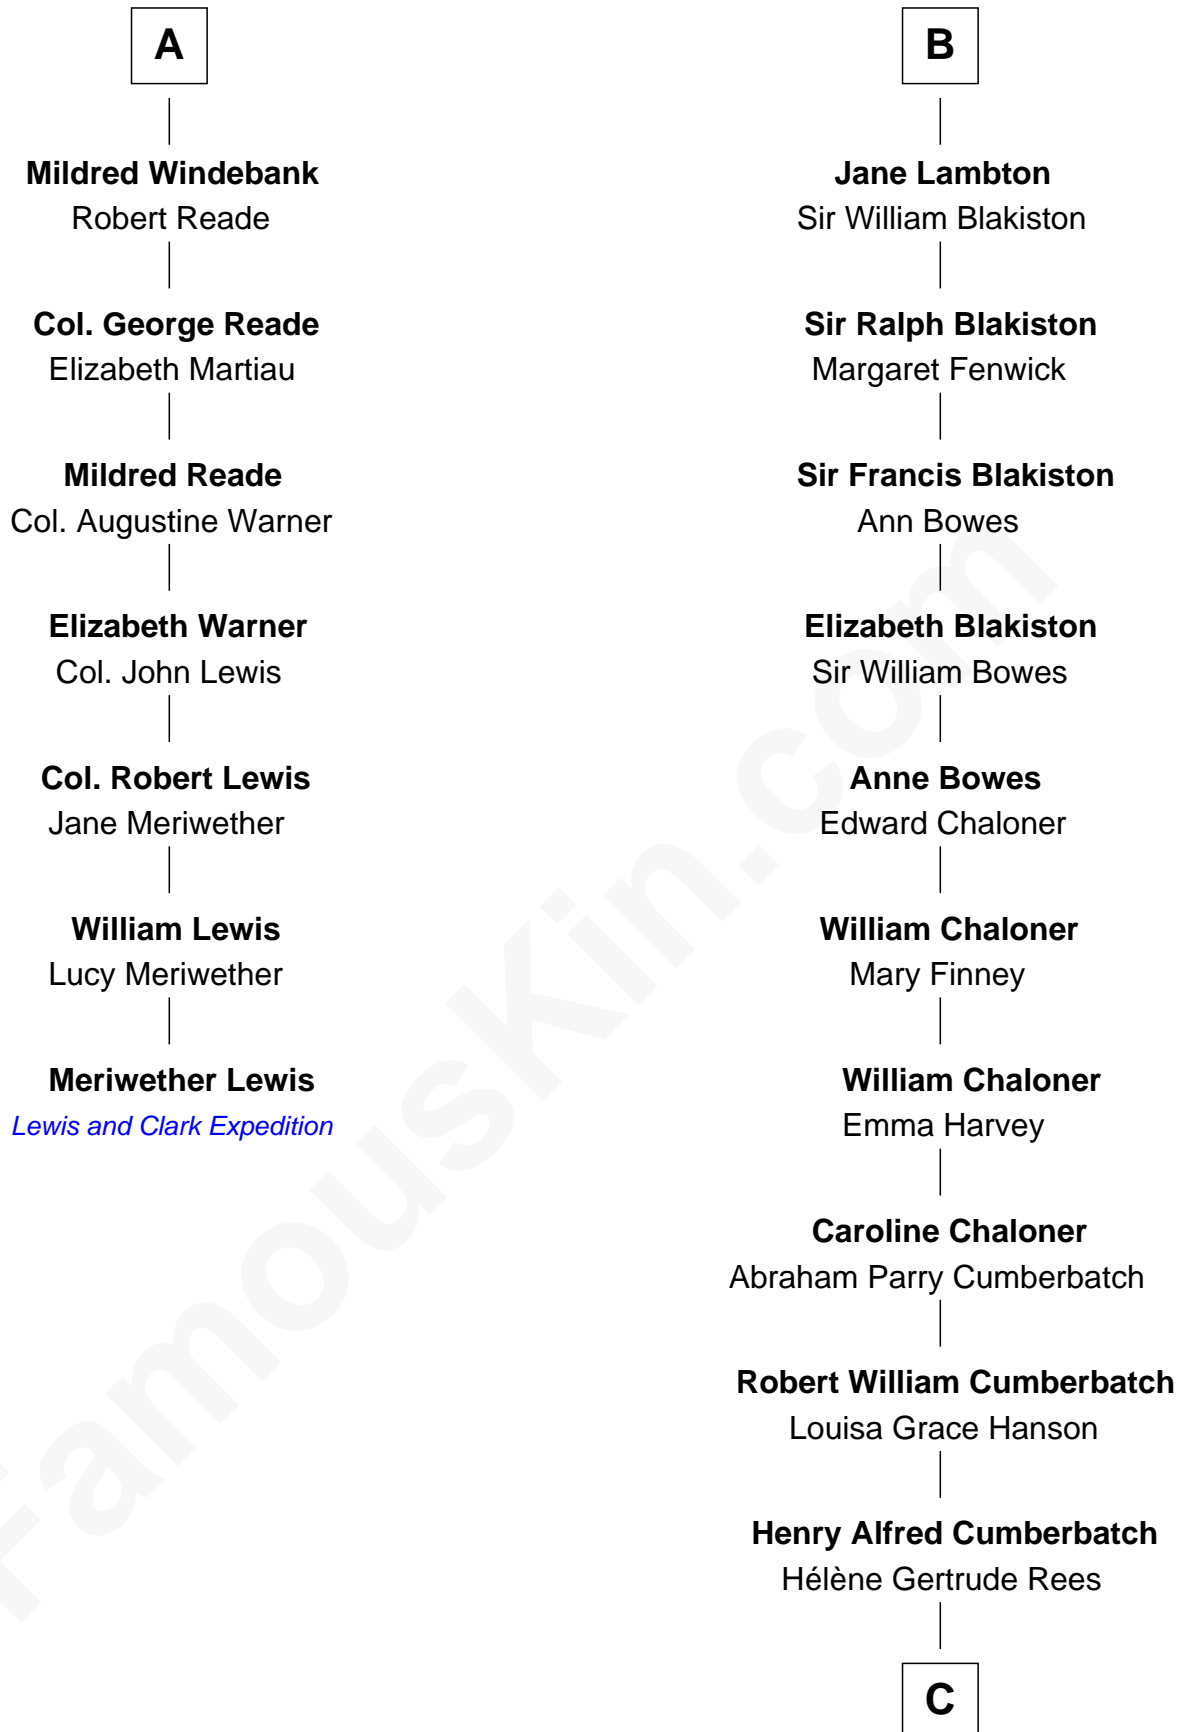

FamousKin.com Relationship Chart of

Meriwether Lewis

Lewis and Clark Expedition

13th cousin 6 times removed of

Benedict Cumberbatch

Movie, Television and Stage Actor

Margaret de Stafford

Sir Ralph Neville