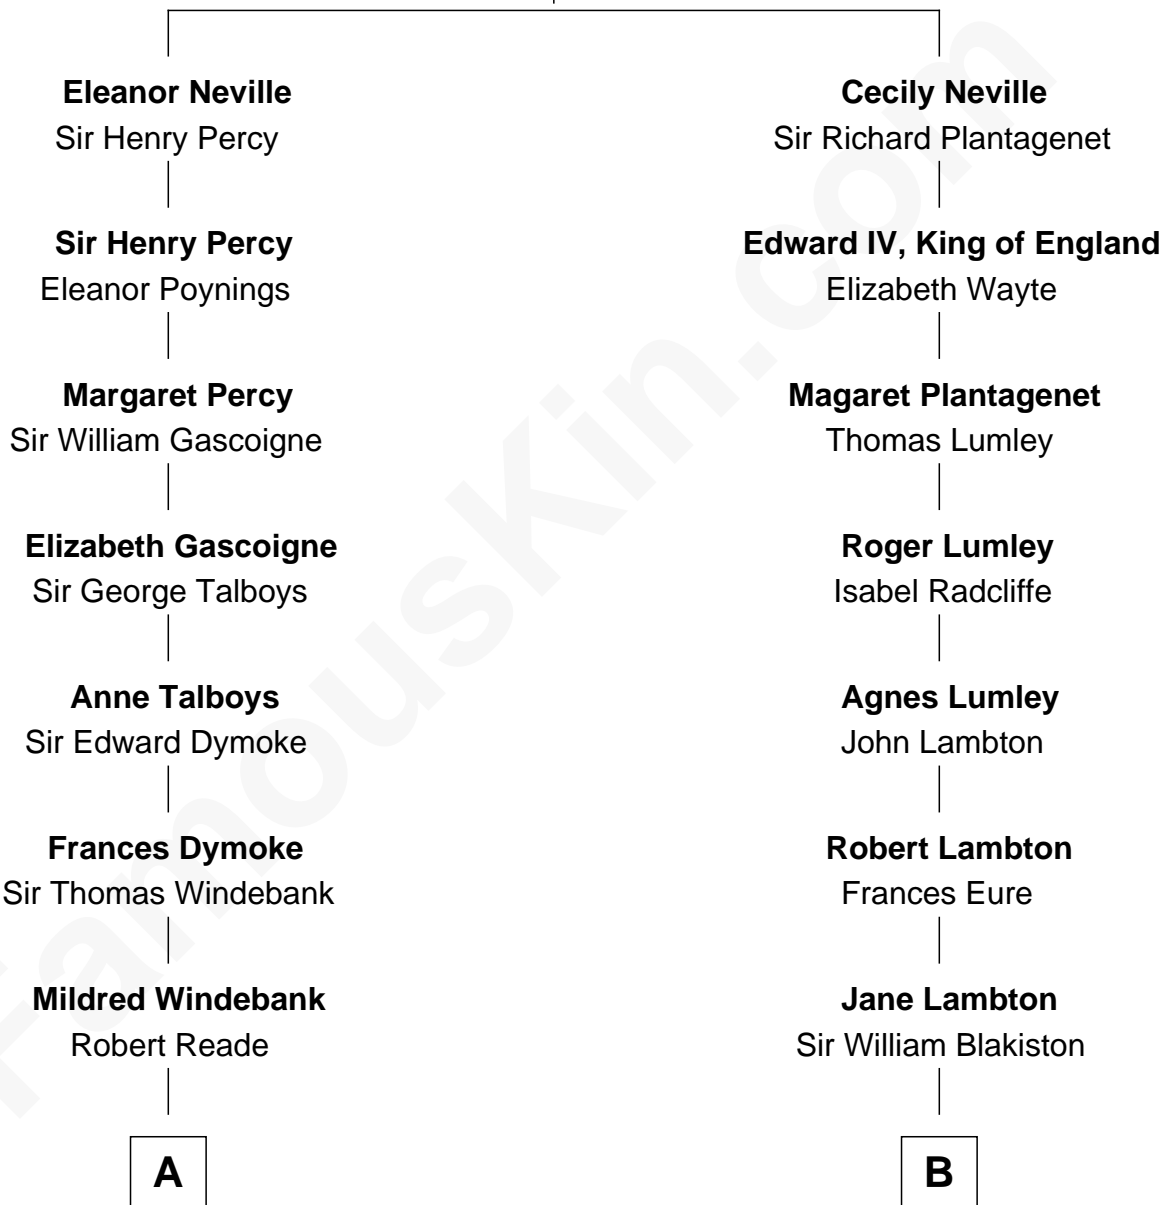

FamousKin.com Relationship Chart of

Meriwether Lewis

Lewis and Clark Expedition

12th cousin 6 times removed of

Benedict Cumberbatch

Movie, Television and Stage Actor

Sir Ralph Neville

Joan Beaufort

C

Timothy Carlton Congdon Cumberbatch

Wanda Ventham

Benedict Cumberbatch

Movie, Television and Stage Actor

FamousKin.com