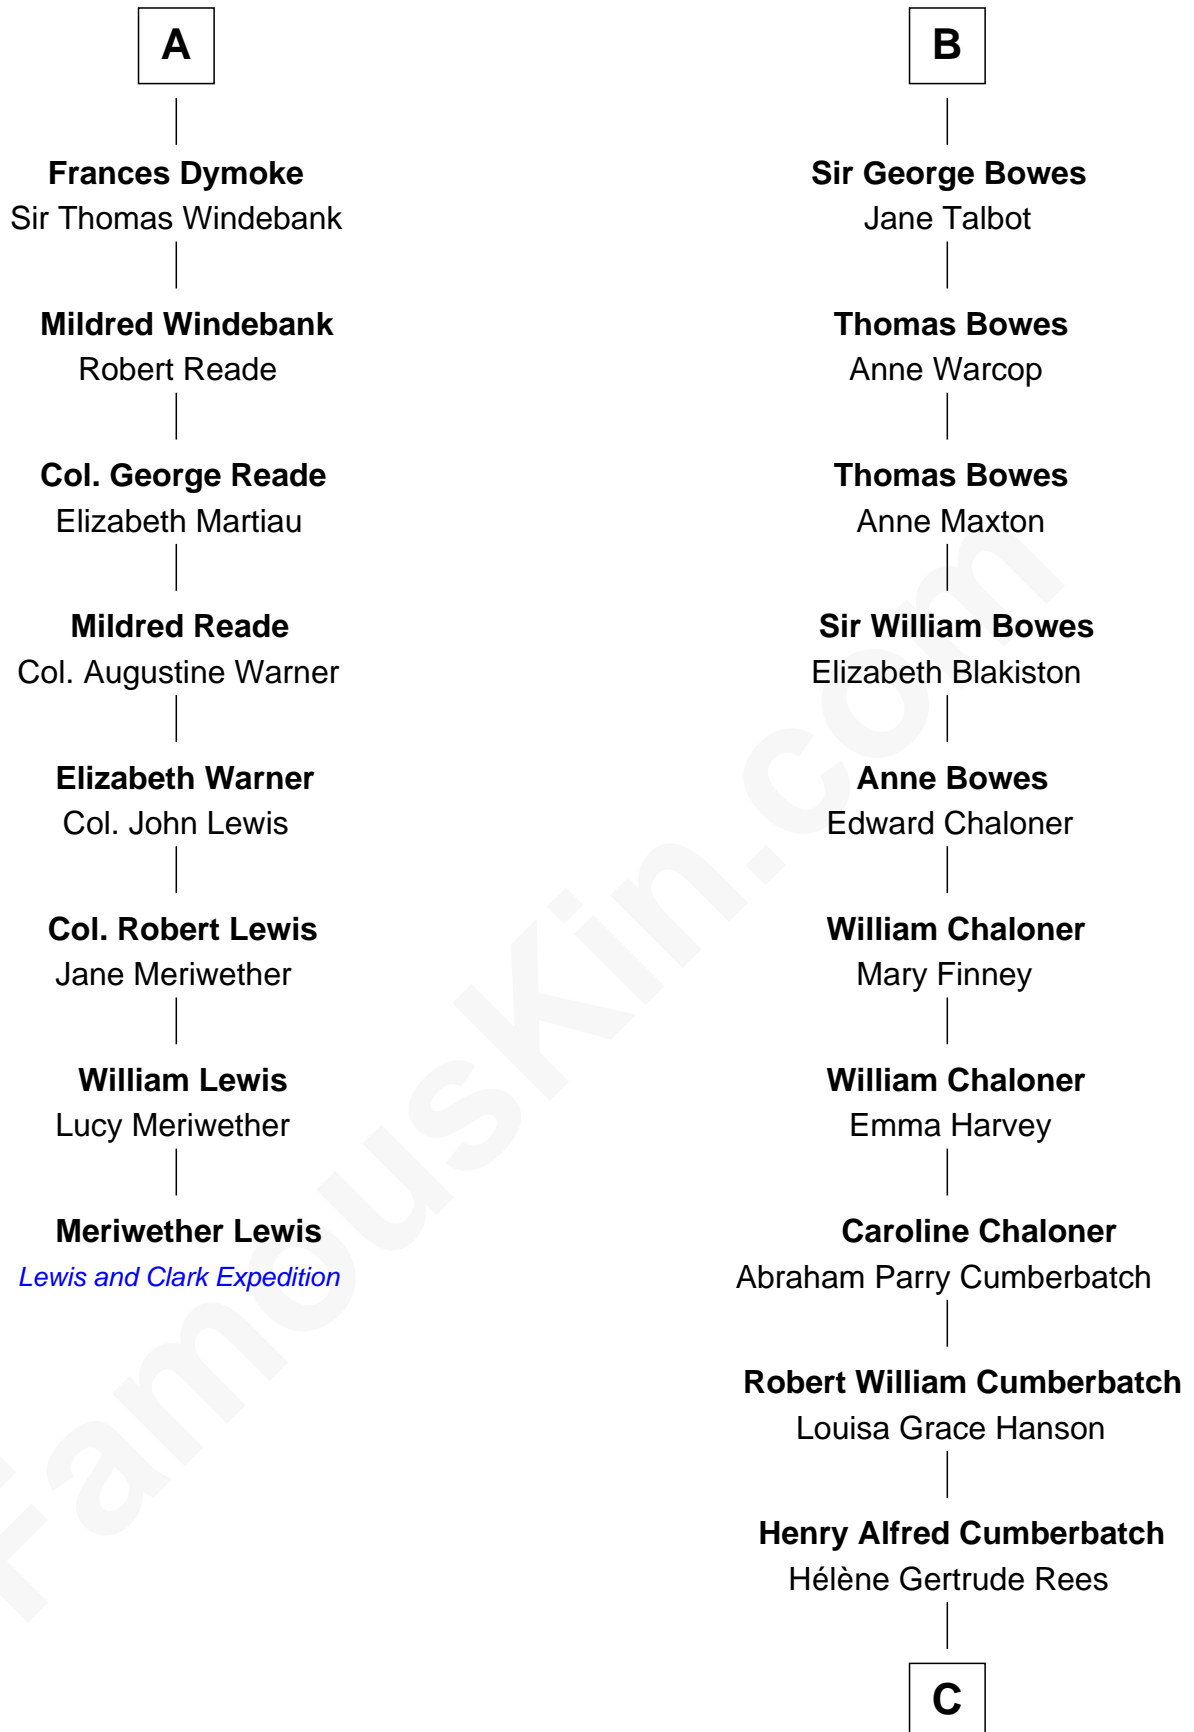

# FamousKin.com Relationship Chart of

**Meriwether Lewis**

*Lewis and Clark Expedition*

14th cousin 5 times removed of

**Benedict Cumberbatch**

*Movie, Television and Stage Actor*

**Sir Geoffrey le Scrope**

Ivetta de Ros

**Sir Stephen le Scrope**

Isabel - - - - -

**Joan le Scrope**

William Pert

**Isabel Pert**

Robert Conyers

**Joan Conyers**

**Henry Scrope**

Joan - - - - -

**Joan Scrope**

Henry Fitzhugh

**Henry FitzHugh**

Elizabeth Grey

**Sir William FitzHugh**

Margery Willoughby

**Maud FitzHugh**

Sir William Bowes

**Sir Ralph Bowes**

Margery Conyers

**Richard Bowes**

Elizabeth Aske

**B**

C