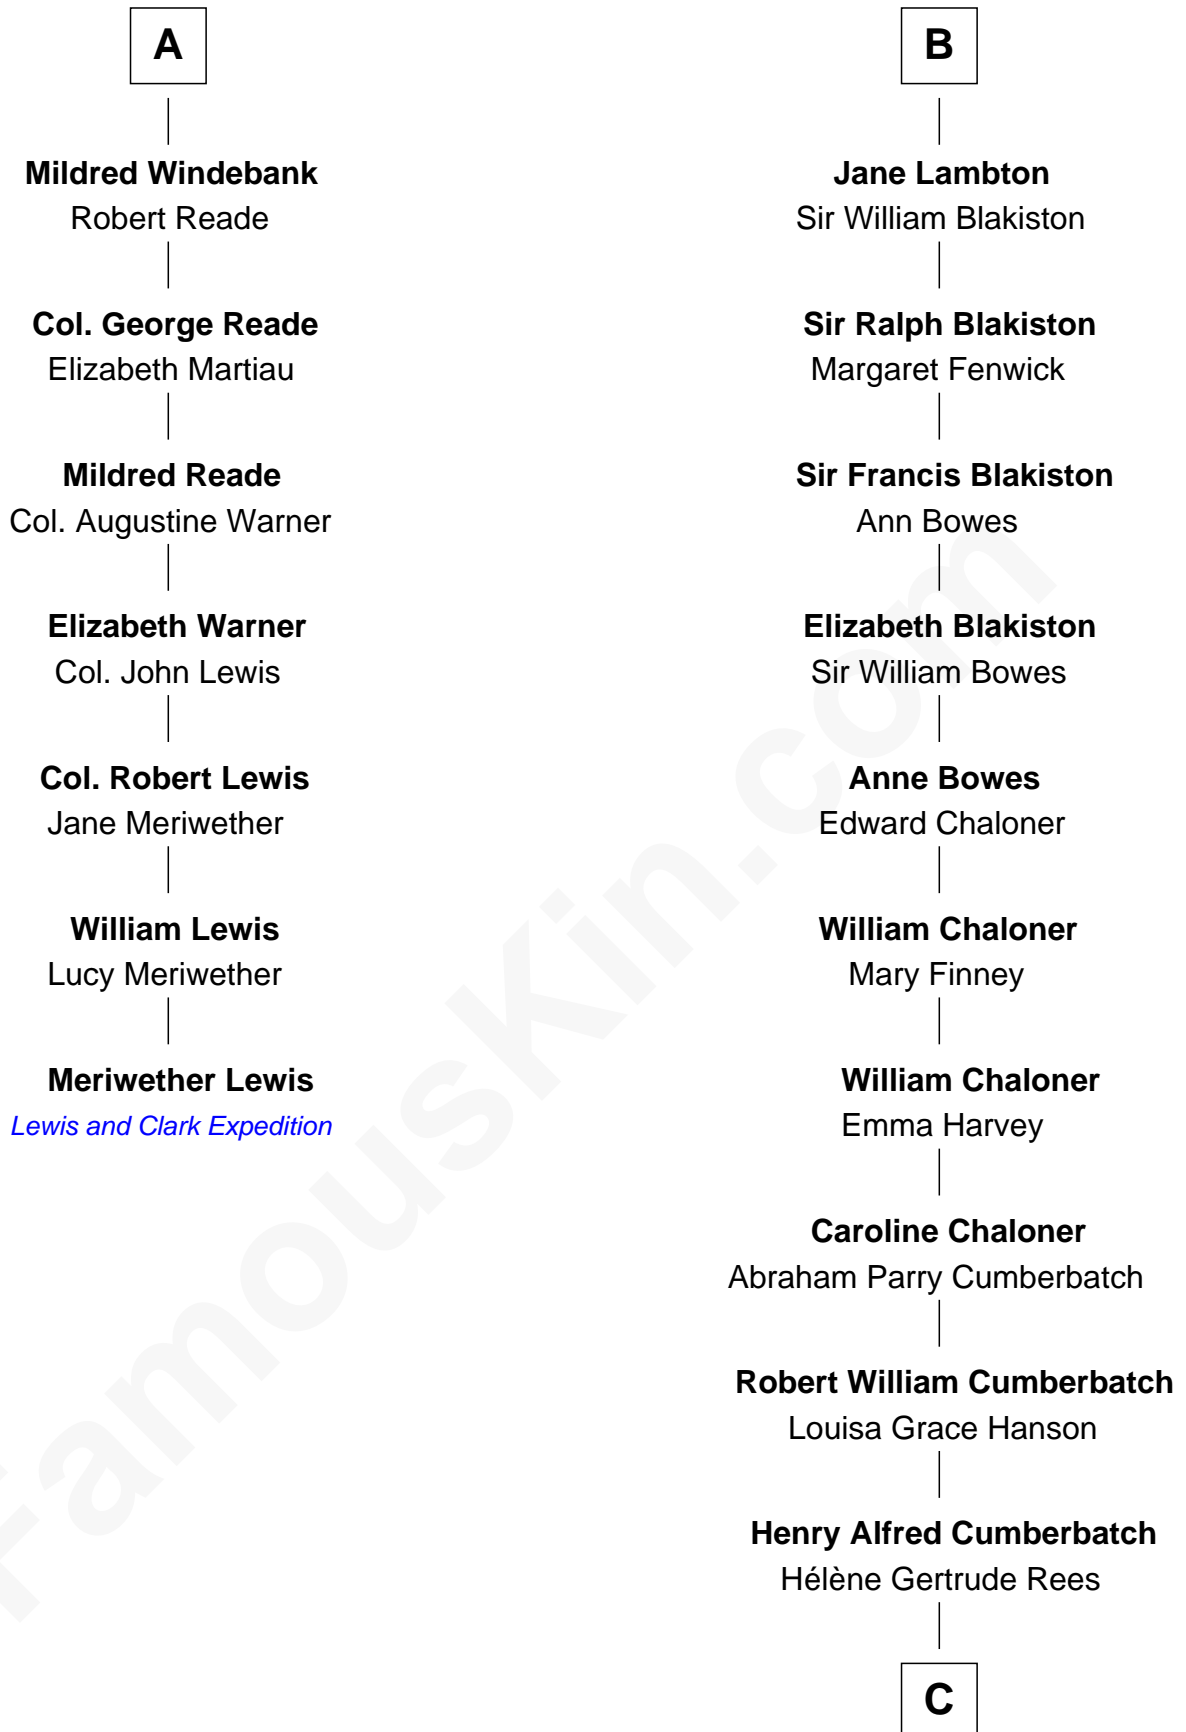

FamousKin.com Relationship Chart of

Meriwether Lewis

Lewis and Clark Expedition

13th cousin 6 times removed of

Benedict Cumberbatch

Movie, Television and Stage Actor

Sir Robert de Ferrers

Joan Beaufort