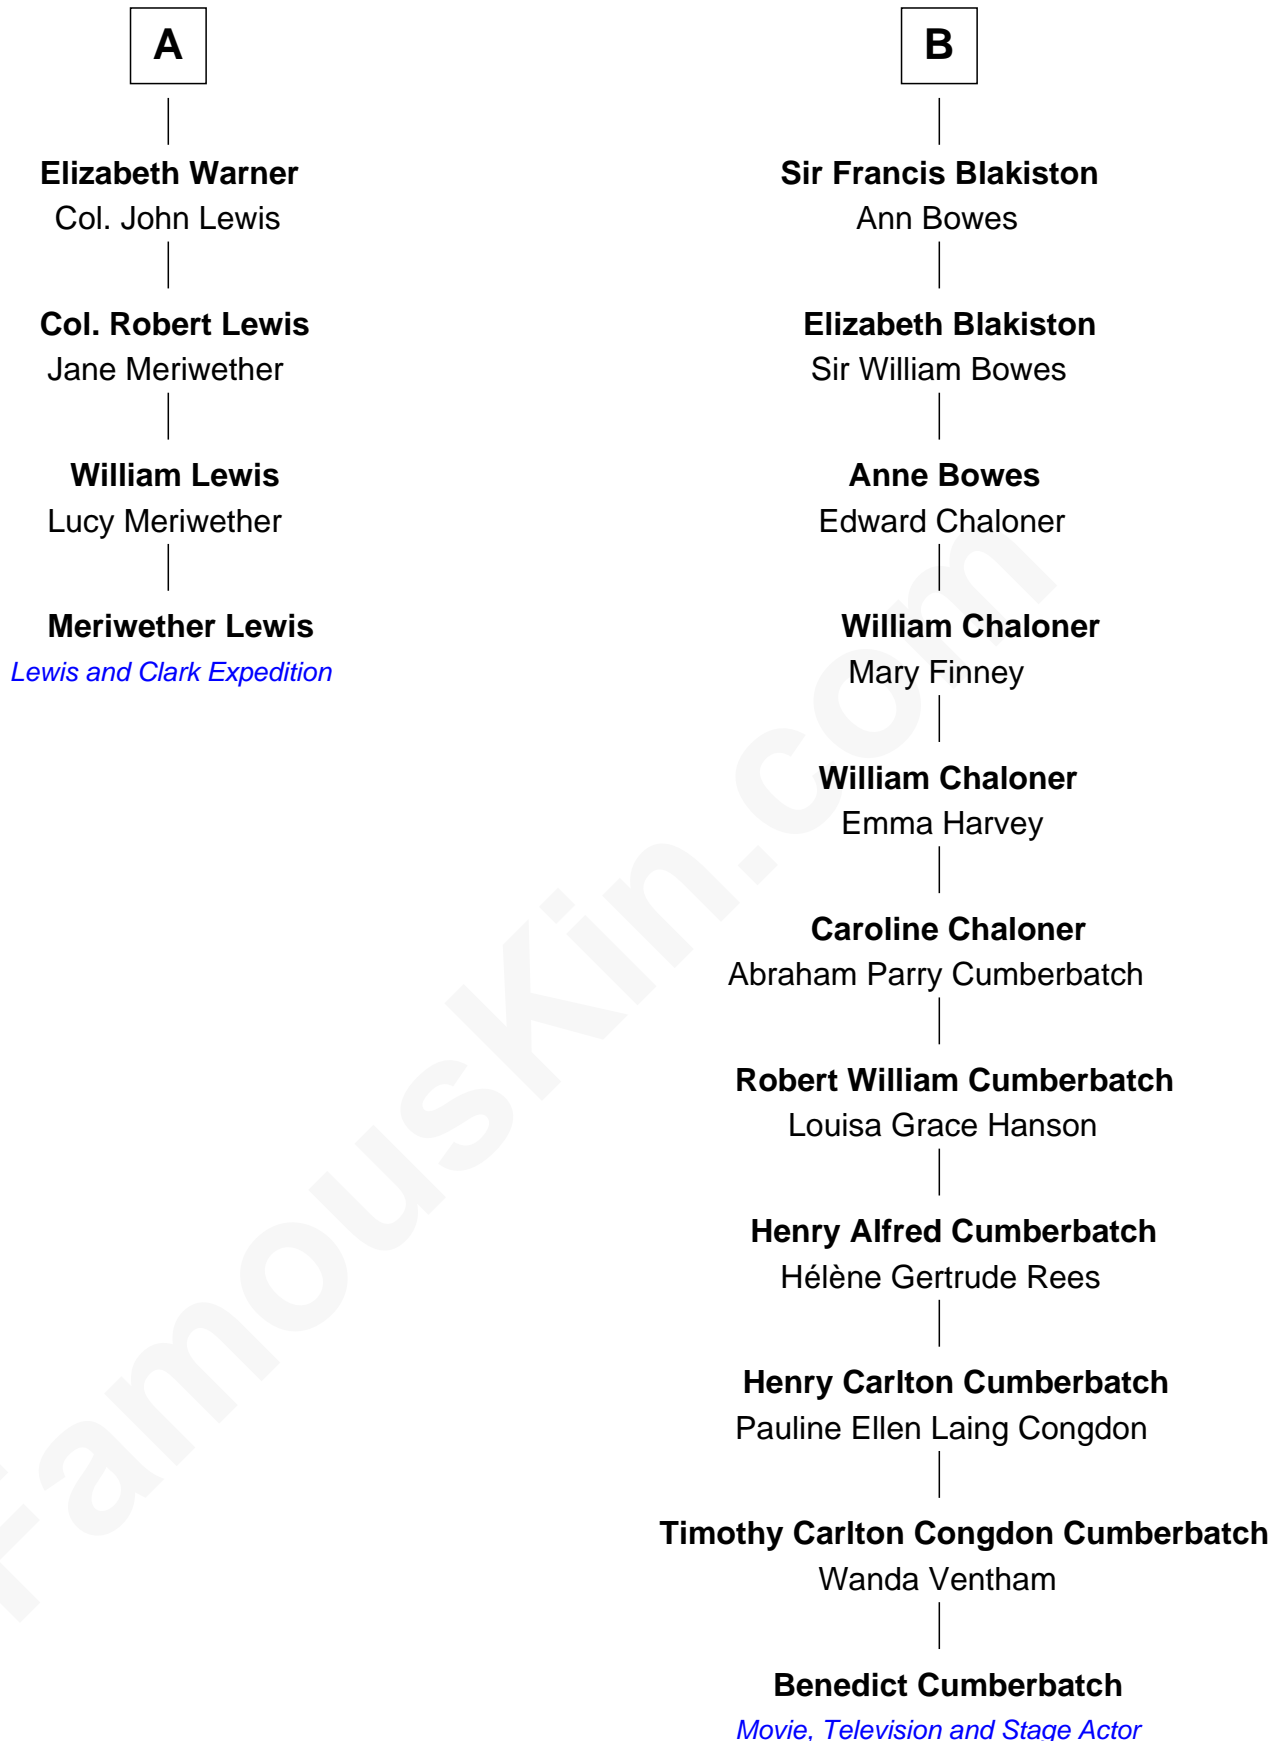

FamousKin.com Relationship Chart of

Meriwether Lewis

Lewis and Clark Expedition

10th cousin 7 times removed of

Benedict Cumberbatch

Movie, Television and Stage Actor

Sir Lionel de Welles

Joan de Waterton

Margaret de Welles

Sir Thomas Dymoke

Sir Robert Dymoke

Ann Sparrow

Sir Edward Dymoke

Anne Talboys

Frances Dymoke

Sir Thomas Windebank

Sir Robert Willoughby

Sir Christopher Willoughby

Margaret Jenney

Elizabeth Willoughby

Sir William Eure

Sir Ralph Eure

Margery Bowes

Frances Eure

Robert Lambton

Jane Lambton

Sir William Blakiston

Sir Ralph Blakiston

Margaret Fenwick

B

Benedict Cumberbatch photo by [Gage Skidmore](#) (CC BY-SA 2.0)