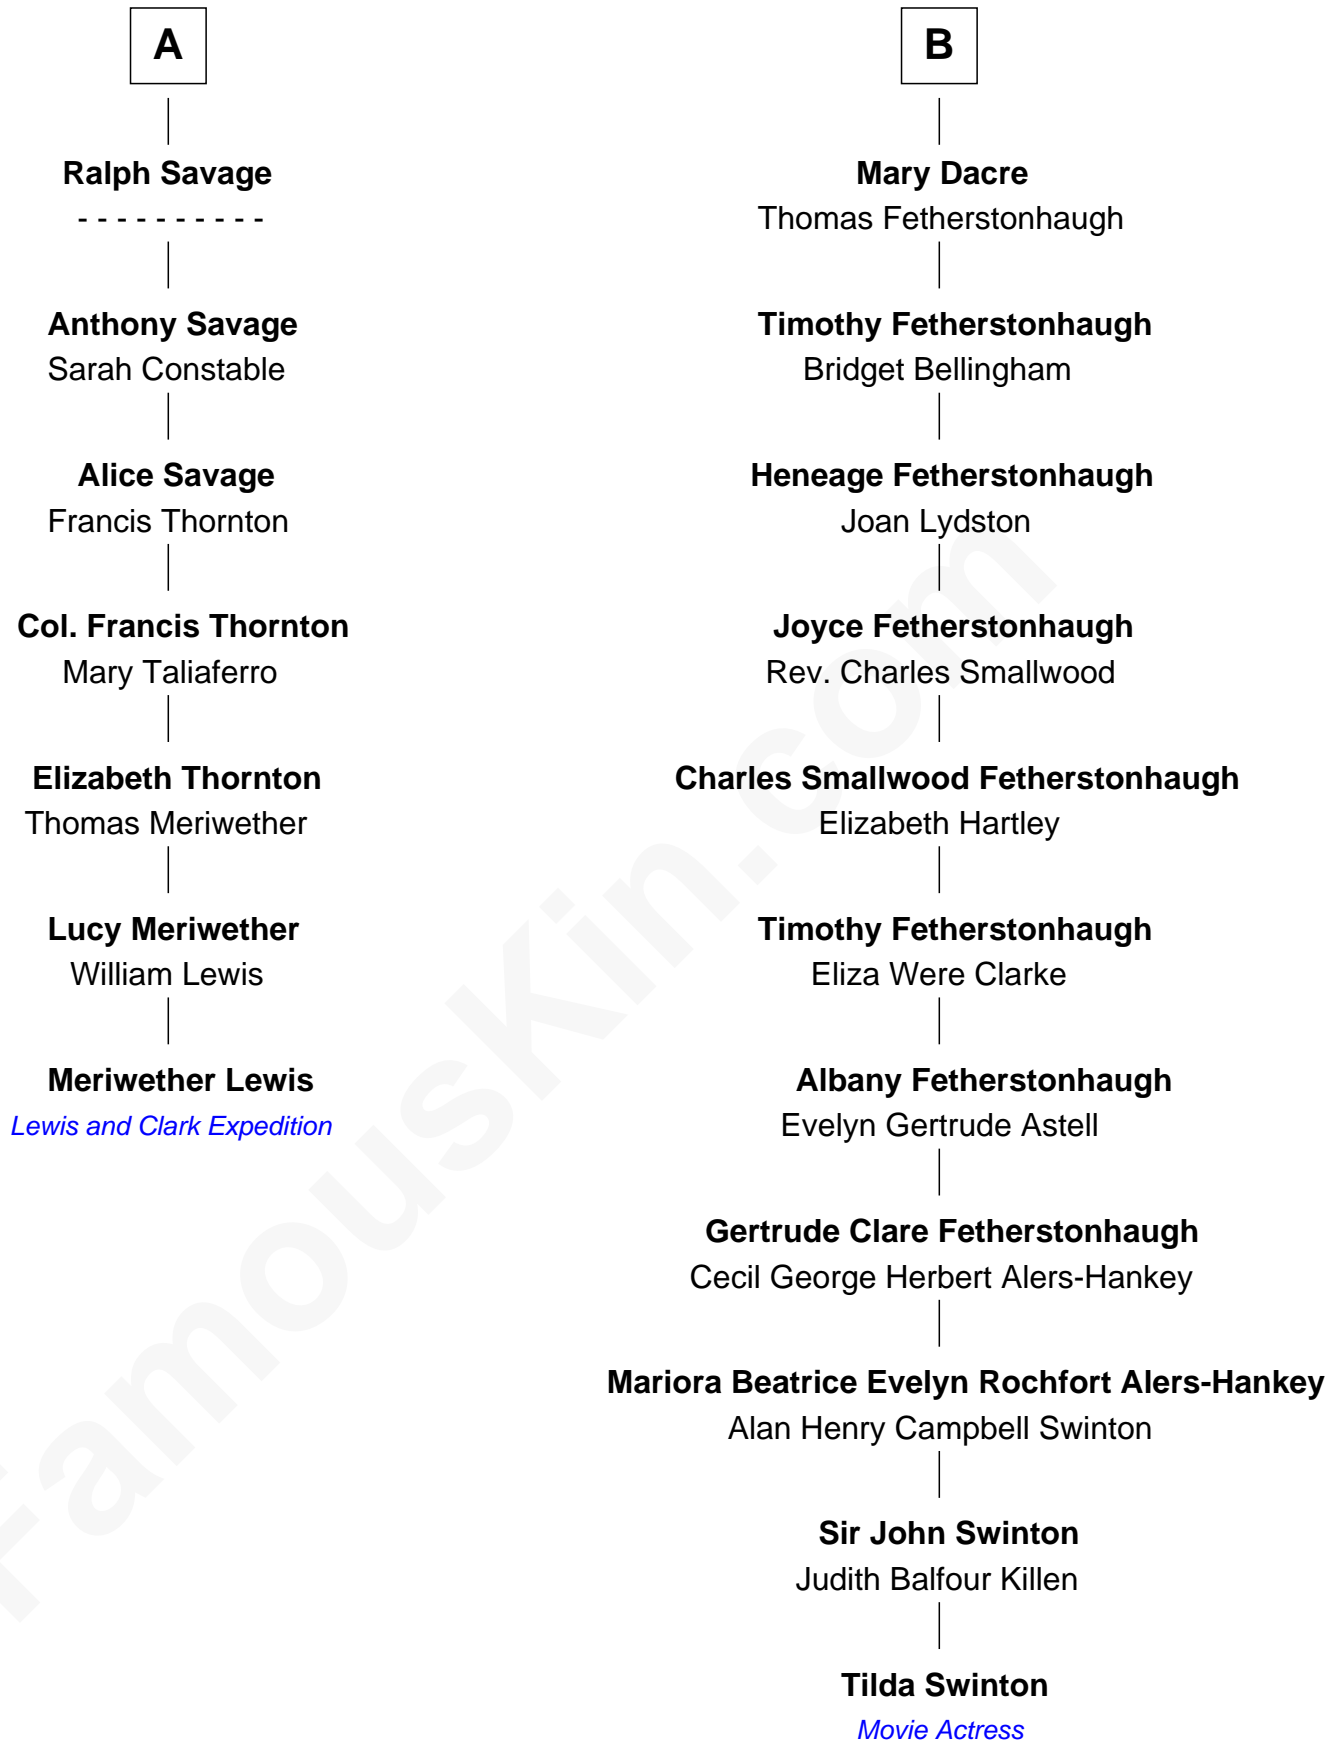

FamousKin.com Relationship Chart of

Meriwether Lewis

Lewis and Clark Expedition

13th cousin 4 times removed of

Tilda Swinton

Movie Actress

Katherine Pabenham

with husband
Sir Thomas Aylesbury

Elizabeth Tilney
Sir Thomas Howard

Sir Richard Lygon
Margaret Greville

Muriel Howard
Sir Thomas Knyvet

Anne Lygon
Sir Christopher Savage

Sir Henry Knyvet
Anne Pickering

Francis Savage
Anne Sheldon

Alice Knyvet
Christopher Dacre

Walter Savage
Elizabeth Hall

Henry Dacre
of Corby Salkeld

A

B

Tilda Swinton photo by [Nicolas Genin](#) ([CC BY-SA 2.0](#))