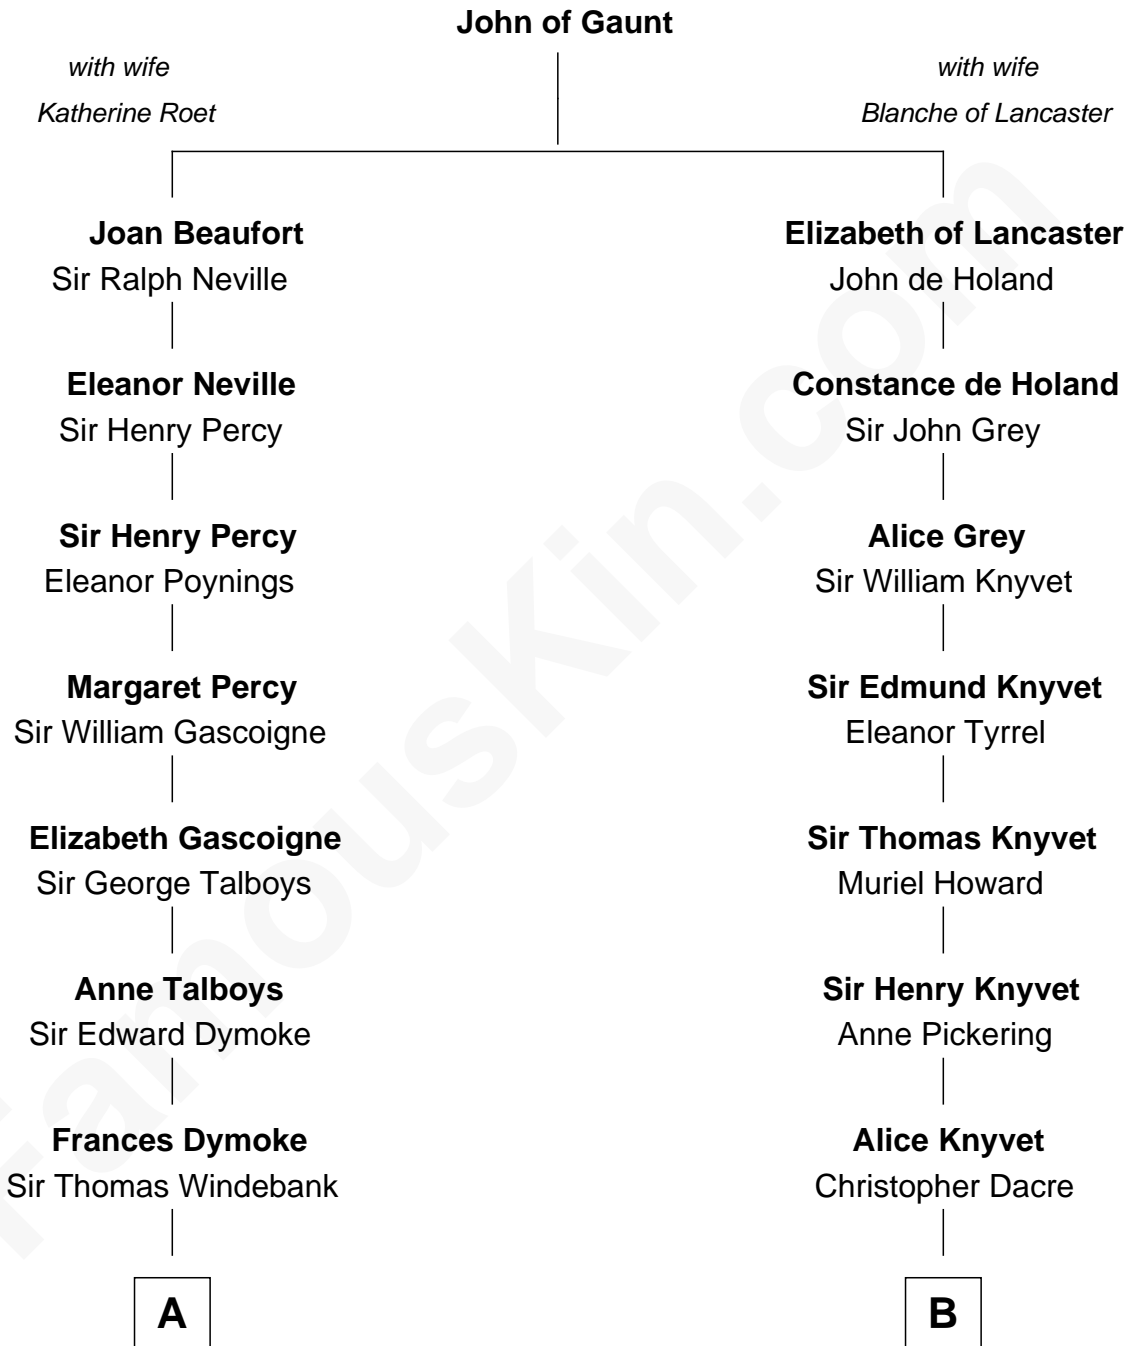

FamousKin.com

Relationship Chart of

Meriwether Lewis

Lewis and Clark Expedition

13th cousin 5 times removed of

Tilda Swinton
Movie Actress

C

Sir John Swinton
Judith Balfour Killen