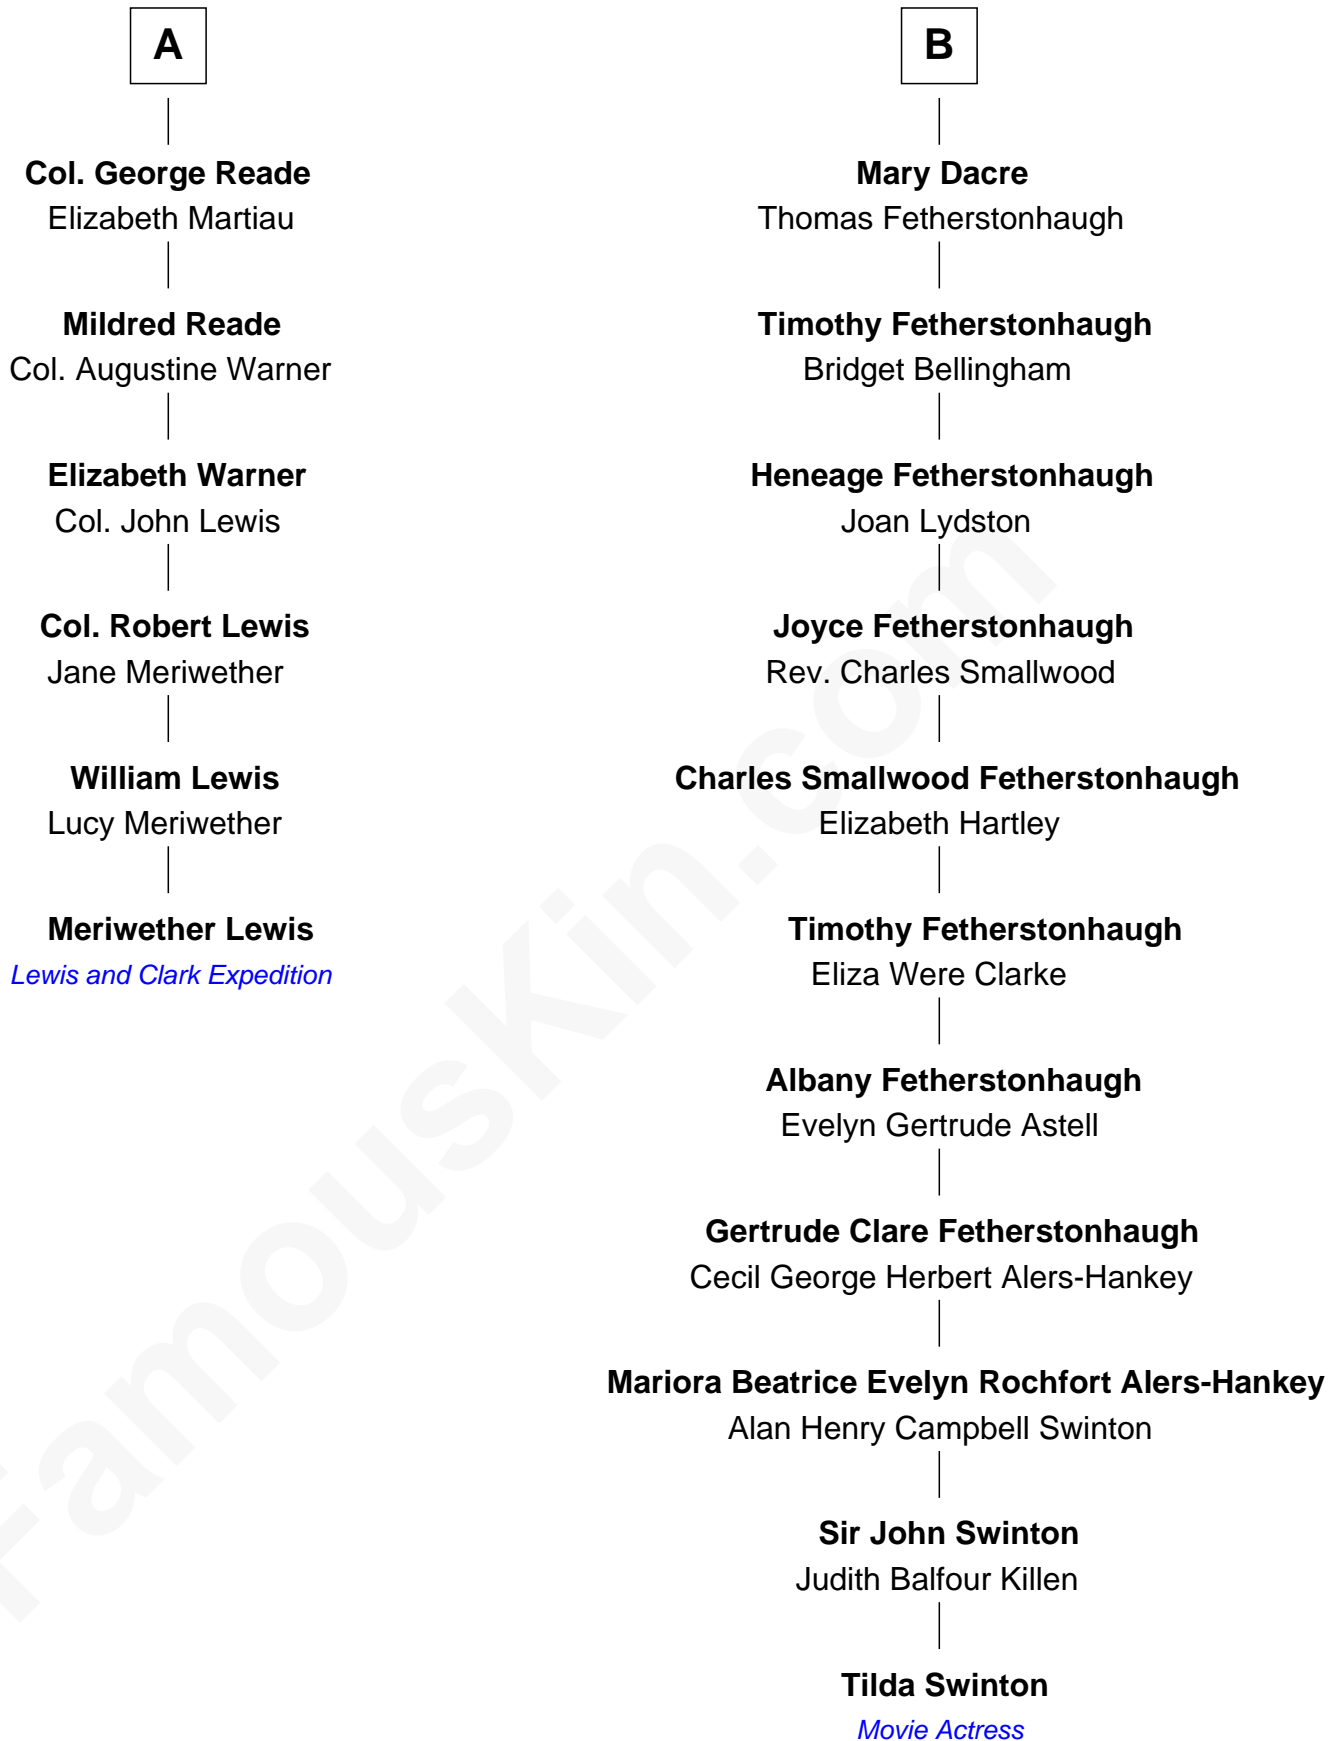

FamousKin.com Relationship Chart of

Meriwether Lewis

Lewis and Clark Expedition

12th cousin 5 times removed of

Tilda Swinton

Movie Actress

Sir Reynold Grey

Margaret de Ros

Margaret Grey
Sir William Bonville

Elizabeth Bonville
William Talboys

Sir Robert Talboys
Elizabeth Heron

Sir George Talboys
Elizabeth Gascoigne

Anne Talboys
Sir Edward Dymoke

Frances Dymoke
Sir Thomas Windebank

Mildred Windebank
Robert Reade

A

Sir John Grey
Constance de Holand

Alice Grey
Sir William Knyvet

Sir Edmund Knyvet
Eleanor Tyrrel

Sir Thomas Knyvet
Muriel Howard

Sir Henry Knyvet
Anne Pickering

Alice Knyvet
Christopher Dacre

Henry Dacre
of Corby Salkeld

B

Tilda Swinton photo by [Nicolas Genin](#) (CC BY-SA 2.0)