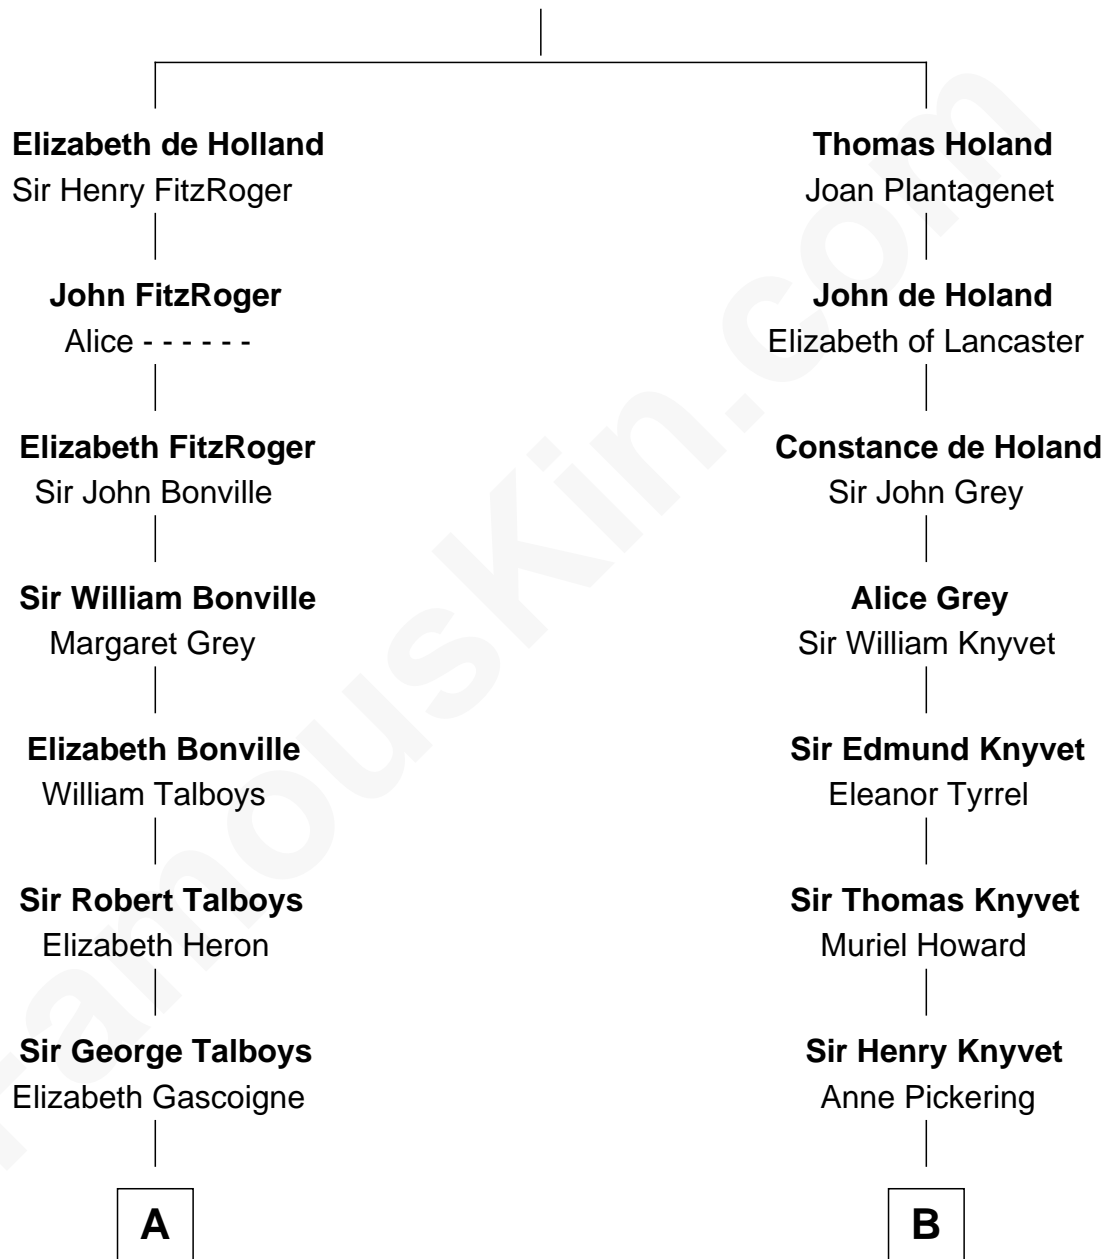

FamousKin.com Relationship Chart of

Meriwether Lewis

Lewis and Clark Expedition

15th cousin 4 times removed of

Tilda Swinton

Movie Actress

Sir Robert de Holland

Maude la Zouche

C

Mariora Beatrice Evelyn Rochfort Alers-Hankey

Alan Henry Campbell Swinton

Sir John Swinton

Judith Balfour Killen

Tilda Swinton

Movie Actress

FamousKin.com