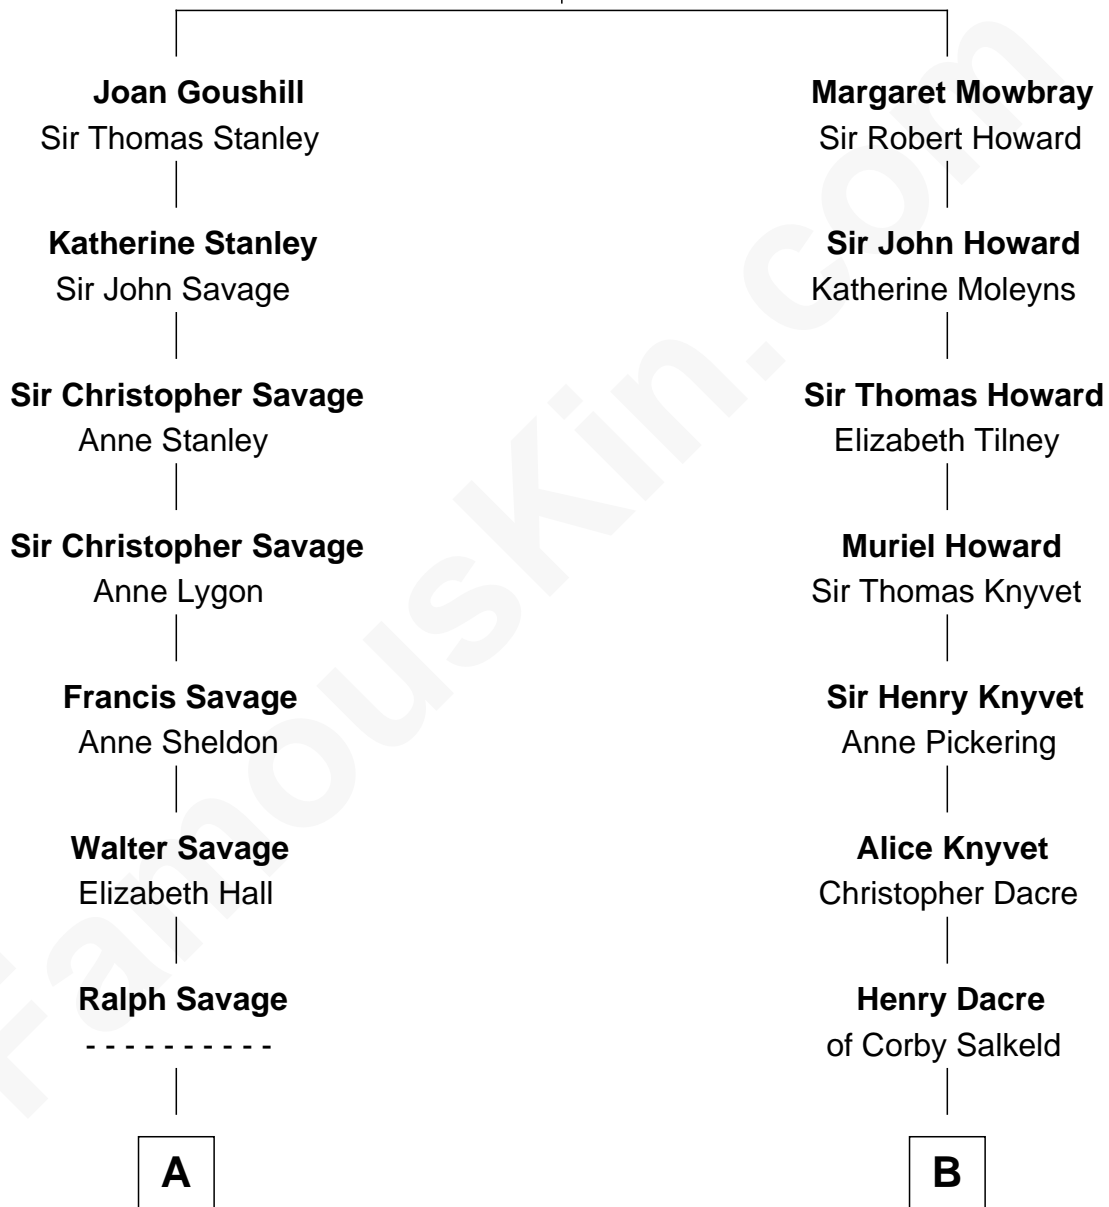

FamousKin.com Relationship Chart of

Meriwether Lewis

Lewis and Clark Expedition

12th cousin 5 times removed of

Tilda Swinton

Movie Actress

Elizabeth Fitzalan

with husband
Sir Robert Goushill

with husband
Sir Thomas Mowbray

Tilda Swinton photo by [Nicolas Genin](#) (CC BY-SA 2.0)