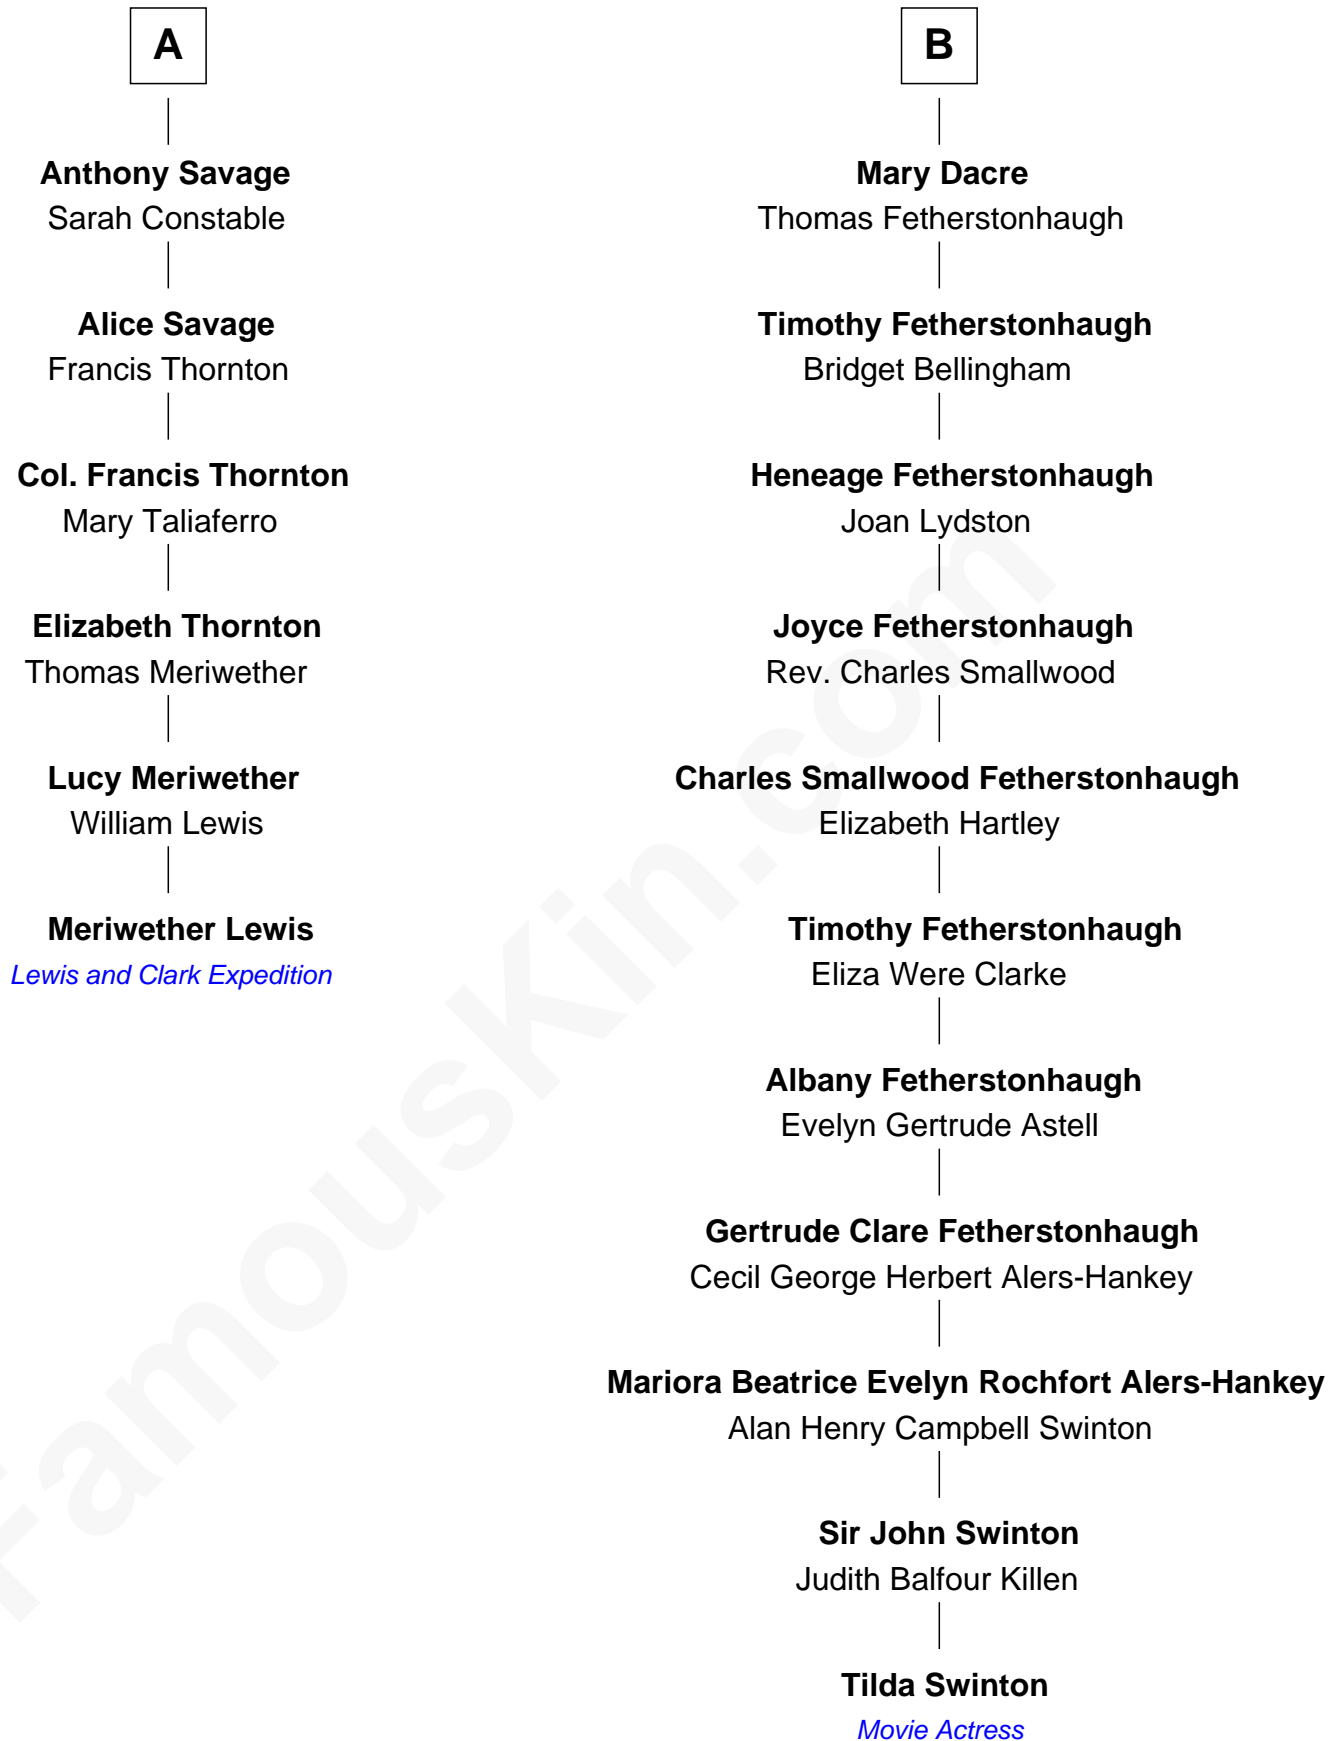

FamousKin.com Relationship Chart of

Meriwether Lewis

Lewis and Clark Expedition

12th cousin 5 times removed of

Tilda Swinton

Movie Actress

Elizabeth Fitzalan

with husband
Sir Robert Goushill

with husband
Sir Thomas Mowbray

Tilda Swinton photo by [Nicolas Genin](#) (CC BY-SA 2.0)