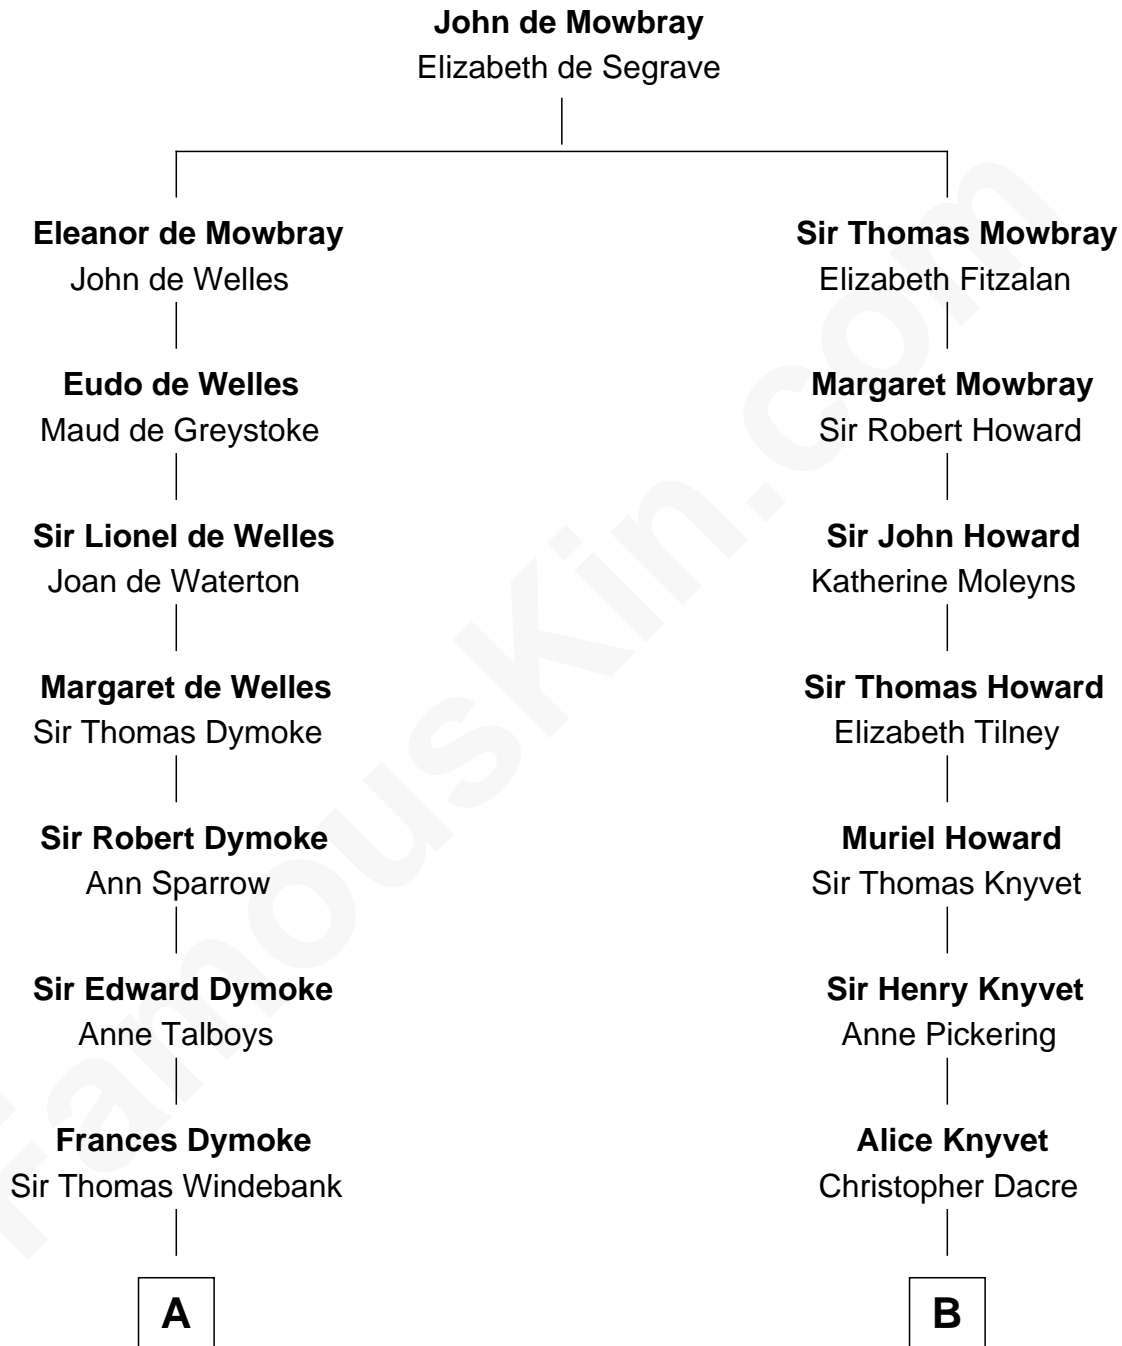

## Relationship Chart of

**Meriwether Lewis**

*Lewis and Clark Expedition*

13th cousin 5 times removed of

**Tilda Swinton**

*Movie Actress*

C

Sir John Swinton  
Judith Balfour Killen