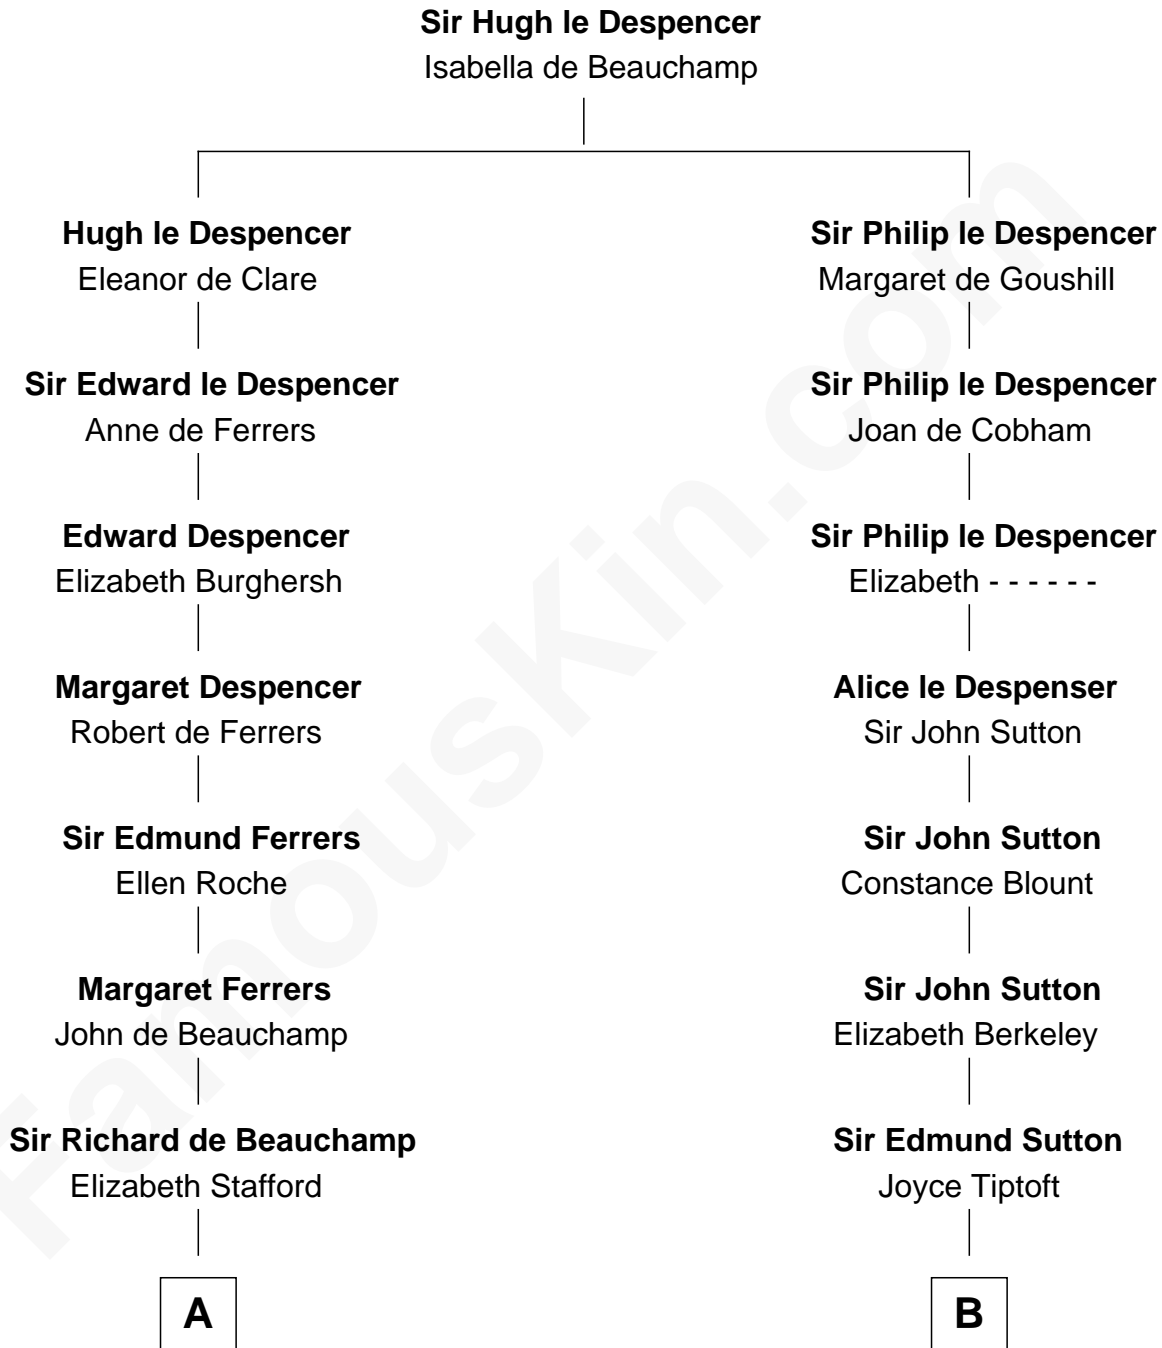

FamousKin.com

Relationship Chart of

Meriwether Lewis

Lewis and Clark Expedition

17th cousin 1 time removed of

Jane (Appleton) Pierce

First Lady of President Franklin Pierce

C

—
Lucy Meriwether

William Lewis

—
Meriwether Lewis

Lewis and Clark Expedition

FamousKin.com