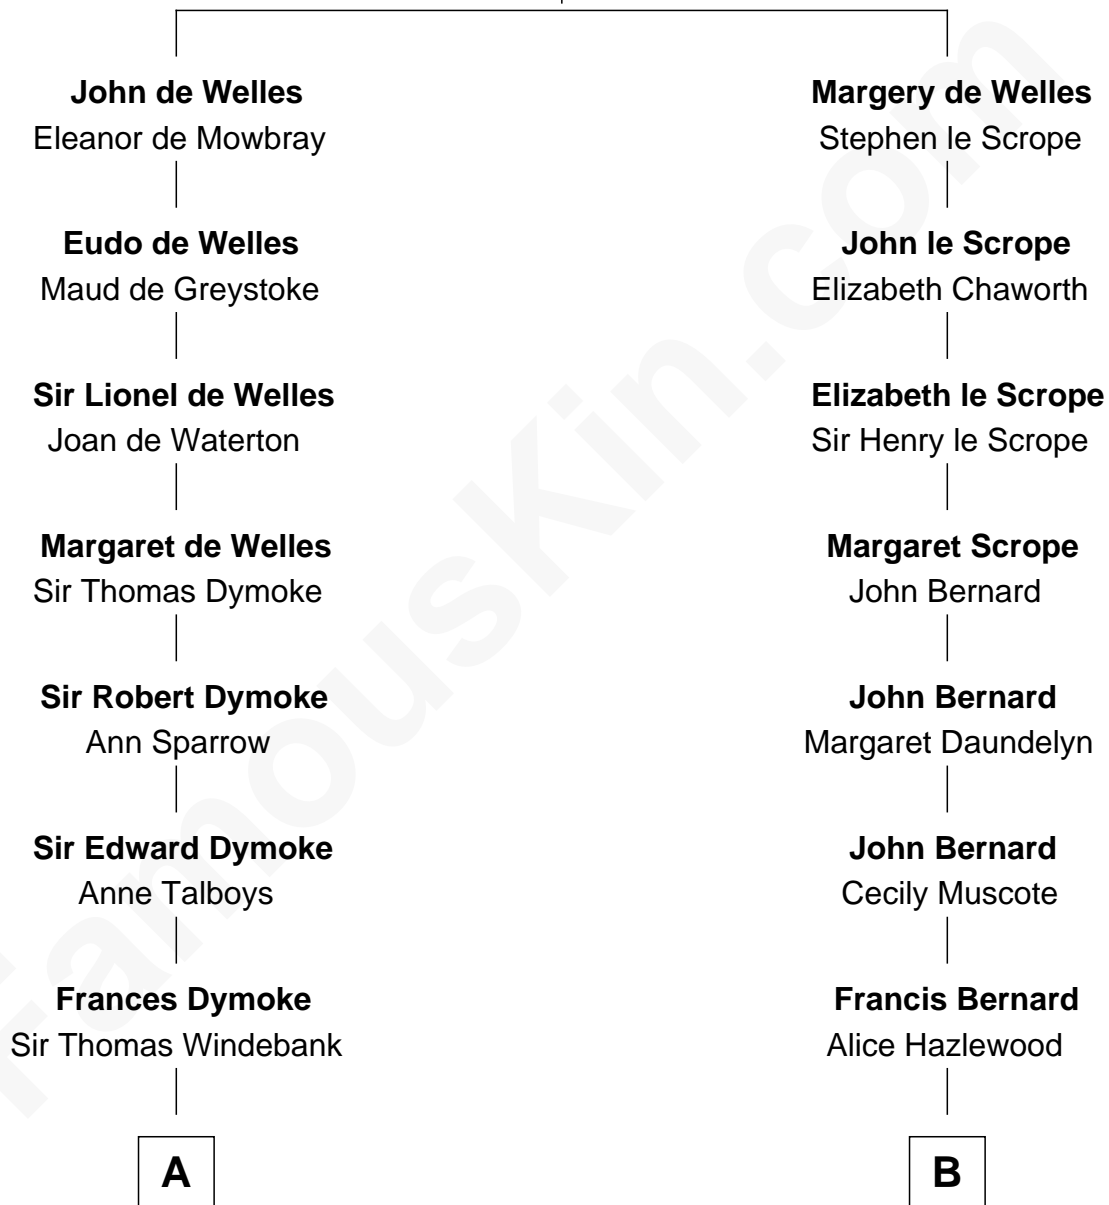

FamousKin.com Relationship Chart of

Meriwether Lewis

Lewis and Clark Expedition

13th cousin 2 times removed of

Fitzhugh Lee

40th Governor of Virginia

John de Welles

Maud de Roos

A

Mildred Windebank

Robert Reade

Col. George Reade

Elizabeth Martiau

Mildred Reade

Col. Augustine Warner

Elizabeth Warner

Col. John Lewis

Col. Robert Lewis

Jane Meriwether

William Lewis

Lucy Meriwether

Meriwether Lewis

Lewis and Clark Expedition

B